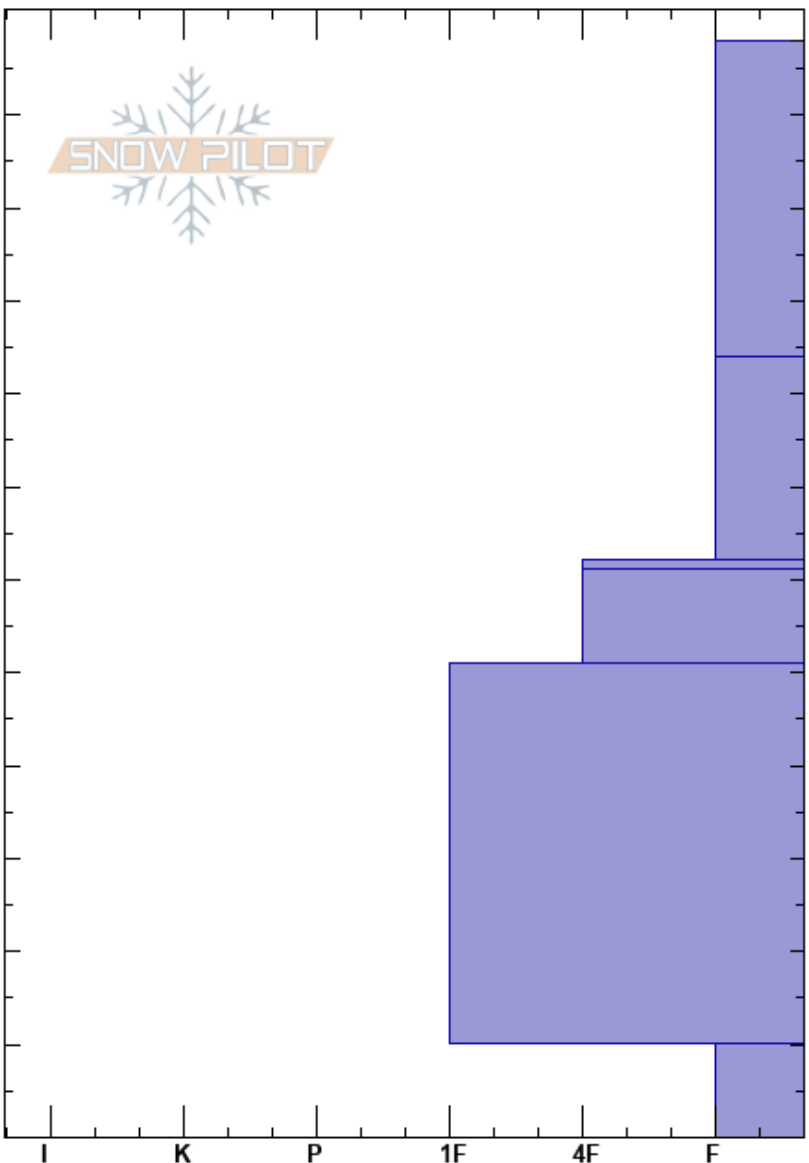

Surprise Trail
 Teton Range
 WY
 Elevation: 9050 ft
 Aspect: NE
 Specifics:

Dylan Elder
 12/16/2020 - 11:30am
 Co-ord:
 Slope Angle: 32°
 Wind Loading:

Stability:
 Air Temperature:
 Sky Cover: BKN
 Precipitation: S-1
 Wind: Calm

HS:118
 Layer Notes:
 118-84cm: some faceting

Height (cm)	Crystal		ρ kg/m ³	Stability tests & Layer comments
	Form	Size		
118				
110				← ECTN7 @110cm ← CT6, Q1 @110cm
100	•	0.1-0.3		118-84cm: some faceting
90				← ECTN16 @92cm
80				
70	⊖	1		
60	⊙ ⊙			
50	⊖	1-2		
40				
30	• (□)	0.5-1		
20				
10	□	2-3		
0				