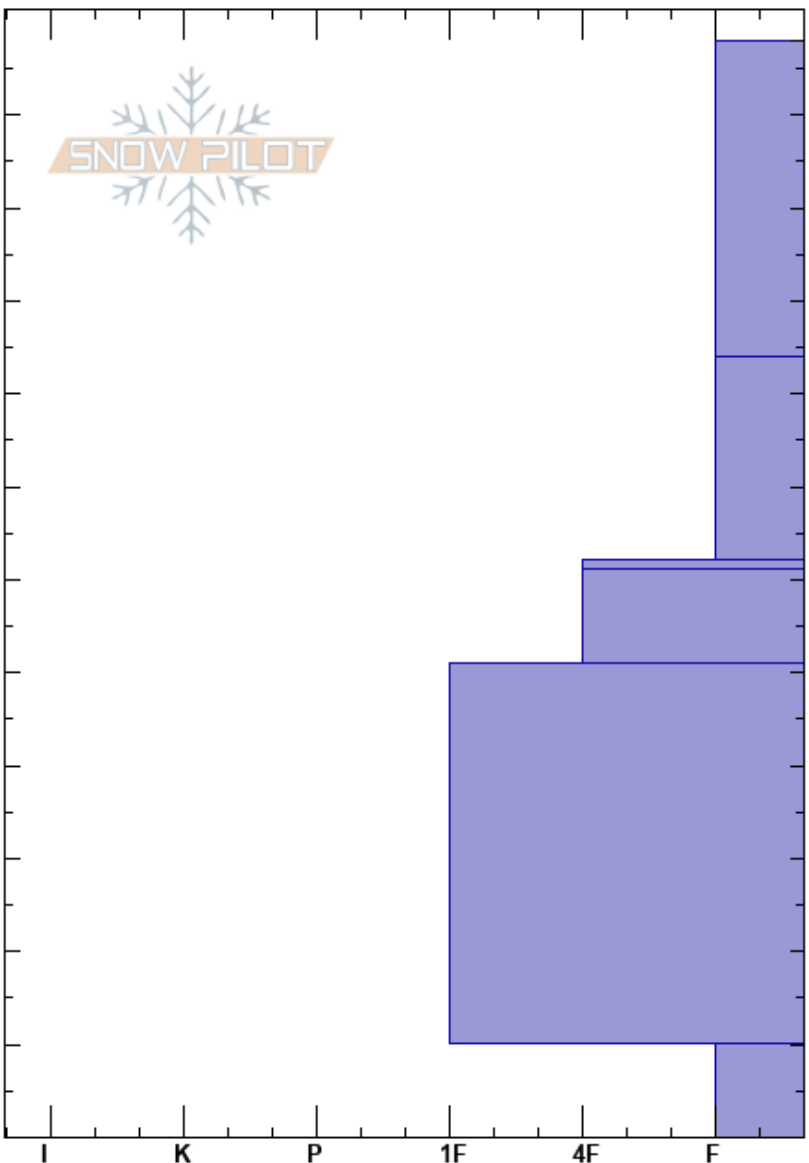

Surprise Trail
 Teton Range
 WY
 Elevation: 9050 ft
 Aspect: NE
 Specifics:

Dylan Elder
 12/16/2020 - 11:30am
 Co-ord:
 Slope Angle: 32°
 Wind Loading:

Stability:
 Air Temperature:
 Sky Cover: BKN
 Precipitation: S-1
 Wind: Calm

HS:118
 Layer Notes:
 118-84cm: some faceting

Height (cm)	Crystal		ρ kg/m ³	Stability tests & Layer comments
	Form	Size		
118				
110				← ECTN7 @110cm ← CT6, Q1 @110cm
100	•	0.1-0.3		118-84cm: some faceting
90				← ECTN16 @92cm
80				
70	⊖	1		
60	⊙ ⊙			
50	⊖	1-2		
40				
30	• (□)	0.5-1		
20				
10				
0	□	2-3		