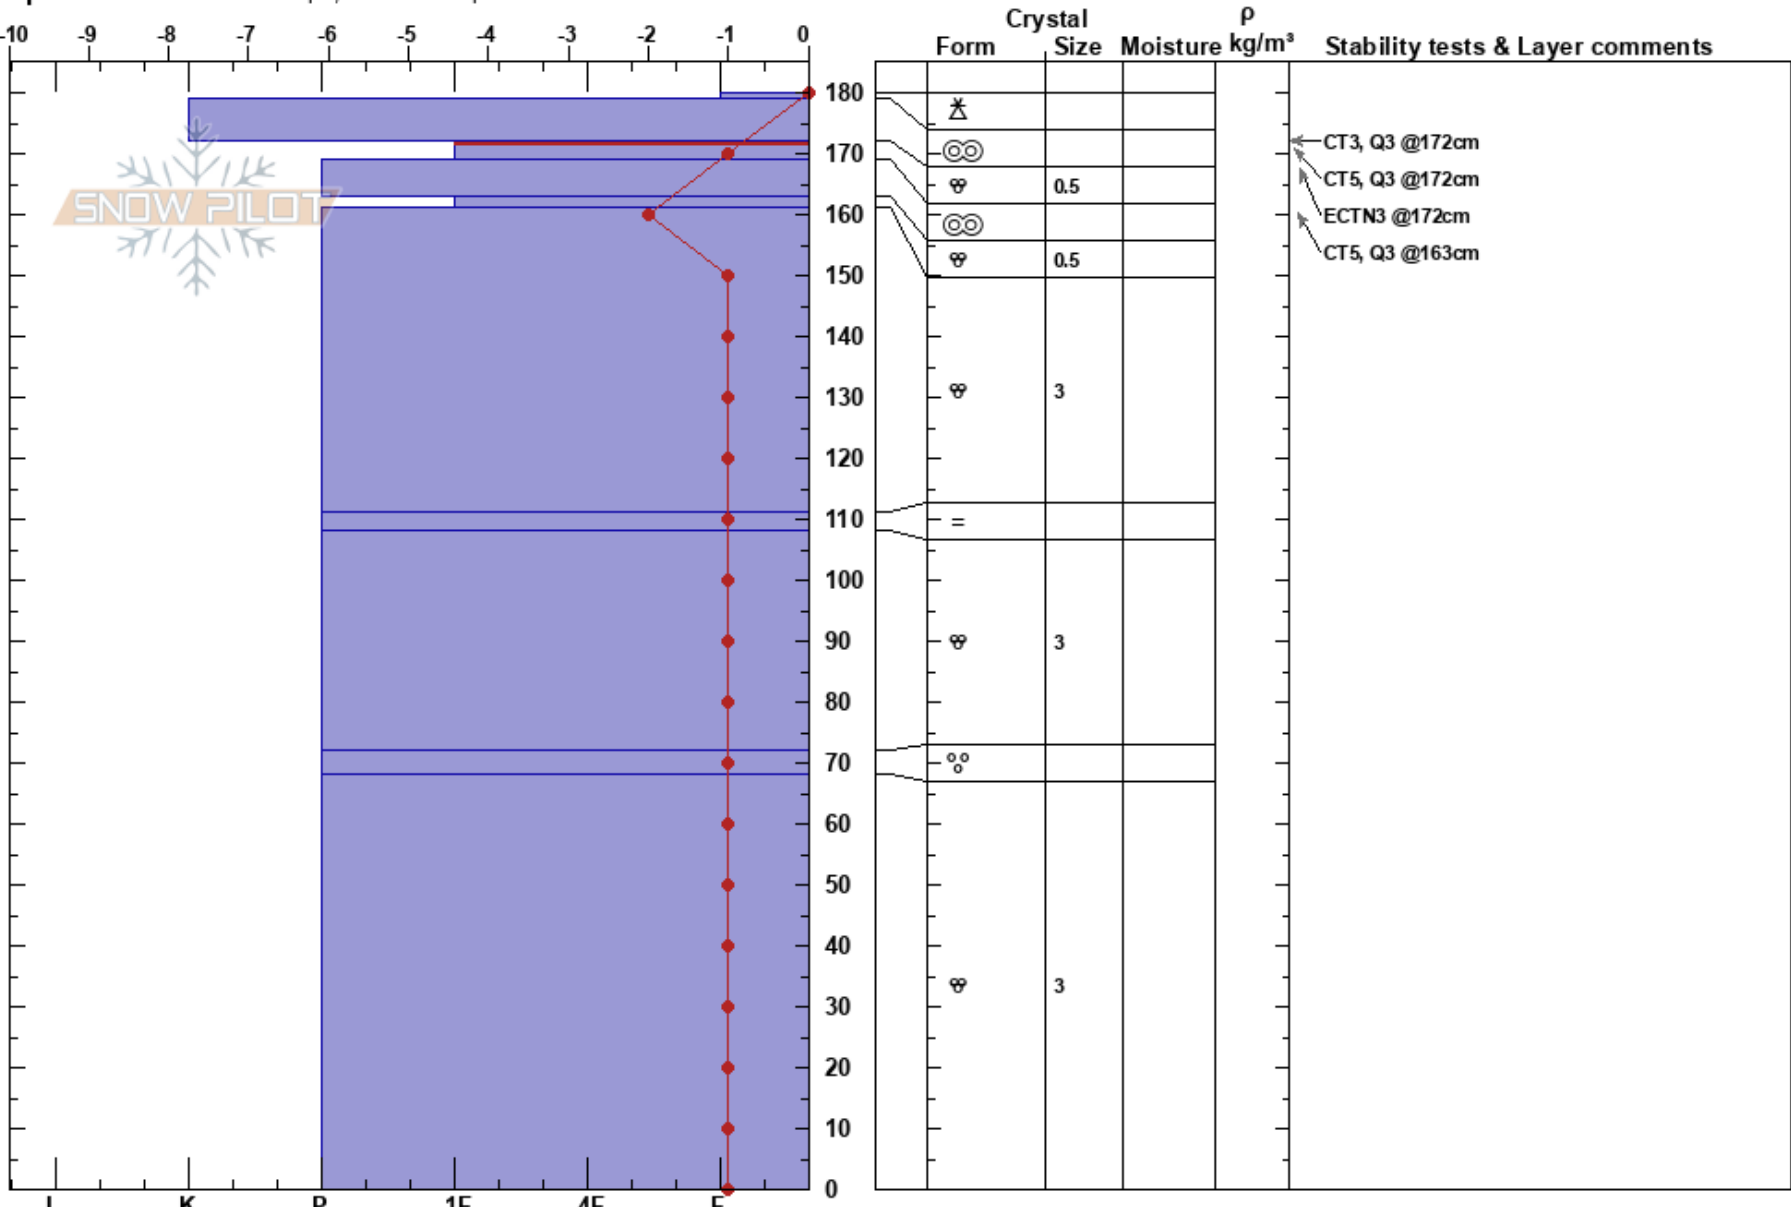

Boulder Creek
 Bitterroot
 ID
 Elevation: 6000 ft
 Aspect: 260°
 Specifics: Ski tracks on slope; We skied slope

Melissa Hendrickson
 03/30/2017 - 1:00pm
 Co-ord: 47.44115N, -115.79232W
 Slope Angle: 31°
 Wind Loading: no

Stability: Good HS:180
 Air Temperature: 2°C PS: 8 172-169cm:Problematic layer
 Sky Cover: OVC
 Precipitation: NO
 Wind: SW Light Breeze

Notes: Extensive cornice build up on east and north east facing slopes, evidence of them breaking from earlier this week as well as wet slides from throughout the week. Active pinwheels observed late in the day today.