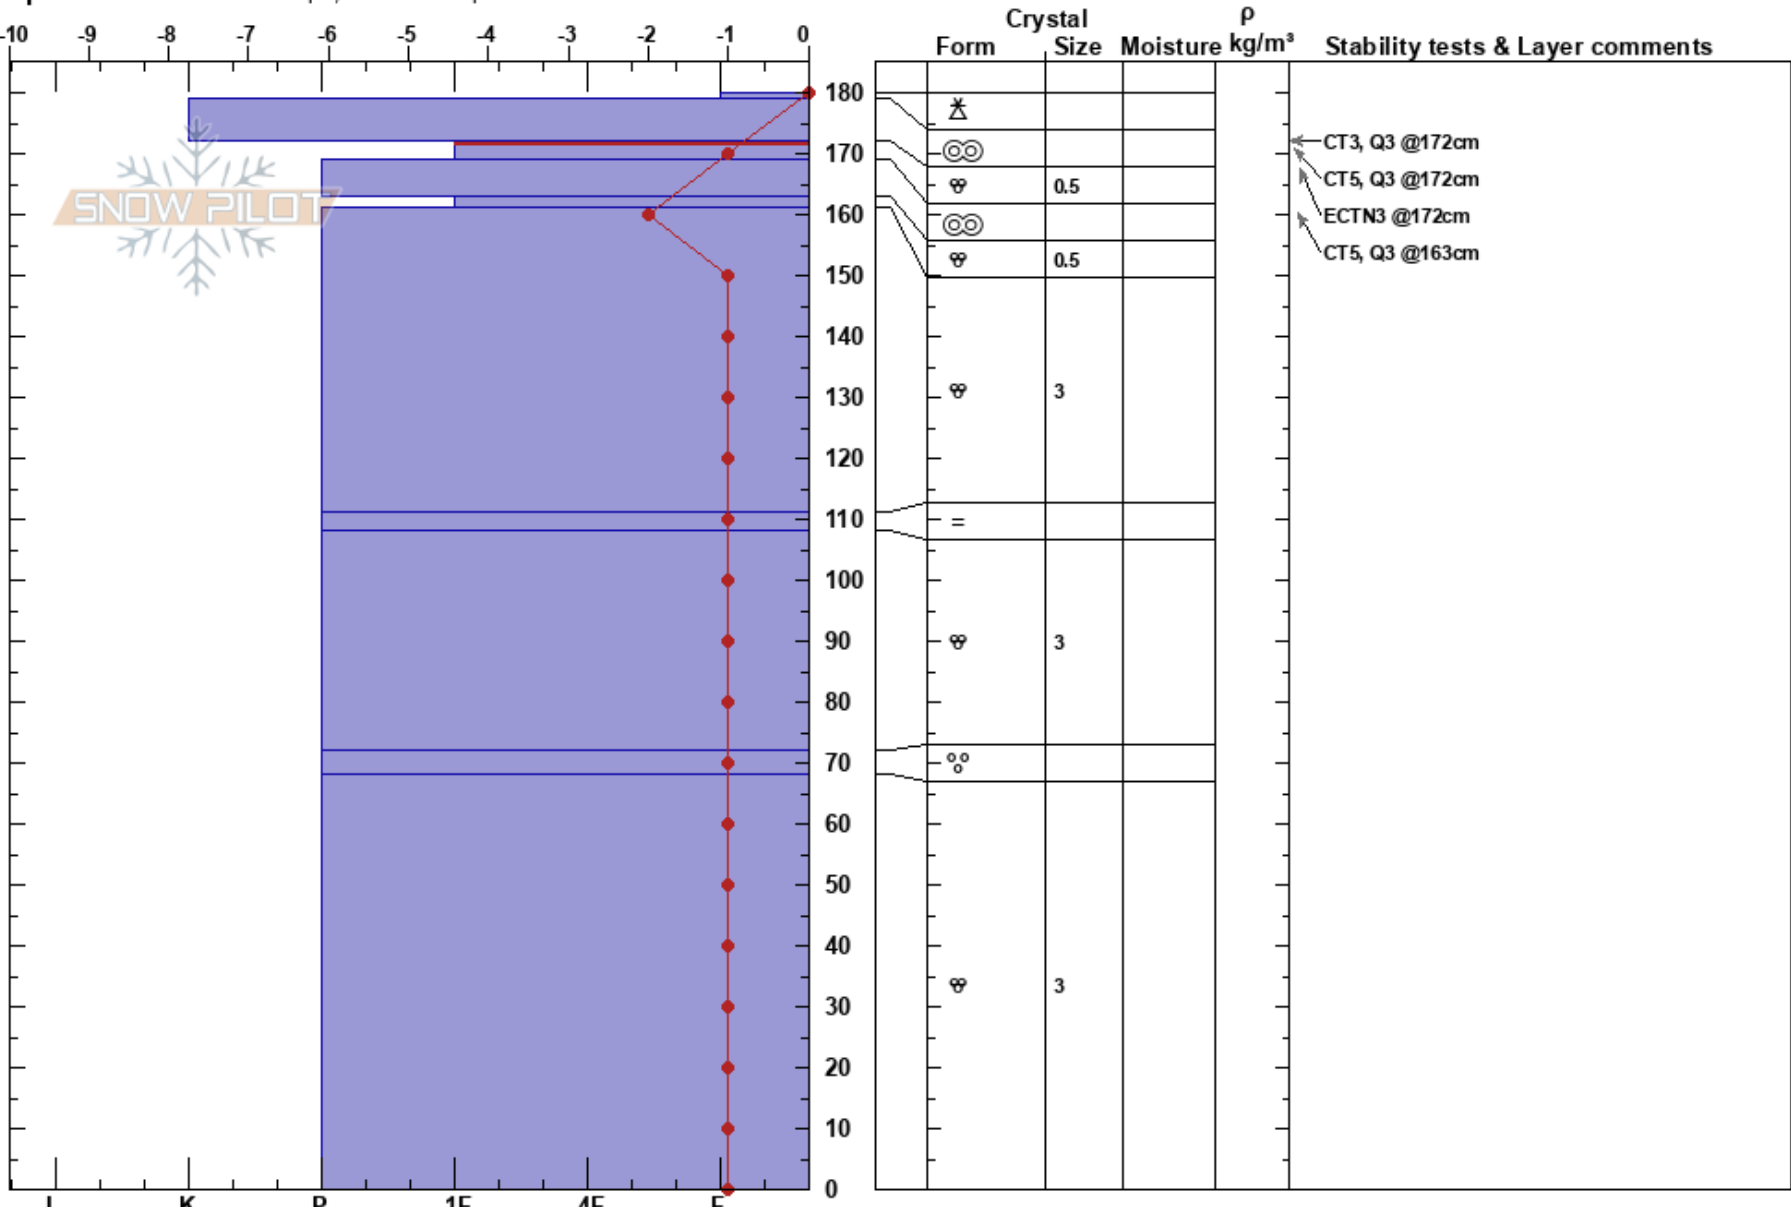

Boulder Creek  
 Bitterroot  
 ID  
 Elevation: 6000 ft  
 Aspect: 260°  
 Specifics: Ski tracks on slope; We skied slope

Melissa Hendrickson  
 03/30/2017 - 1:00pm  
 Co-ord: 47.44115N, -115.79232W  
 Slope Angle: 31°  
 Wind Loading: no

Stability: Good HS:180  
 Air Temperature: 2°C PS: 8 172-169cm:Problematic layer  
 Sky Cover: OVC  
 Precipitation: NO  
 Wind: SW Light Breeze

**Notes:** Extensive cornice build up on east and north east facing slopes, evidence of them breaking from earlier this week as well as wet slides from throughout the week. Active pinwheels observed late in the day today.