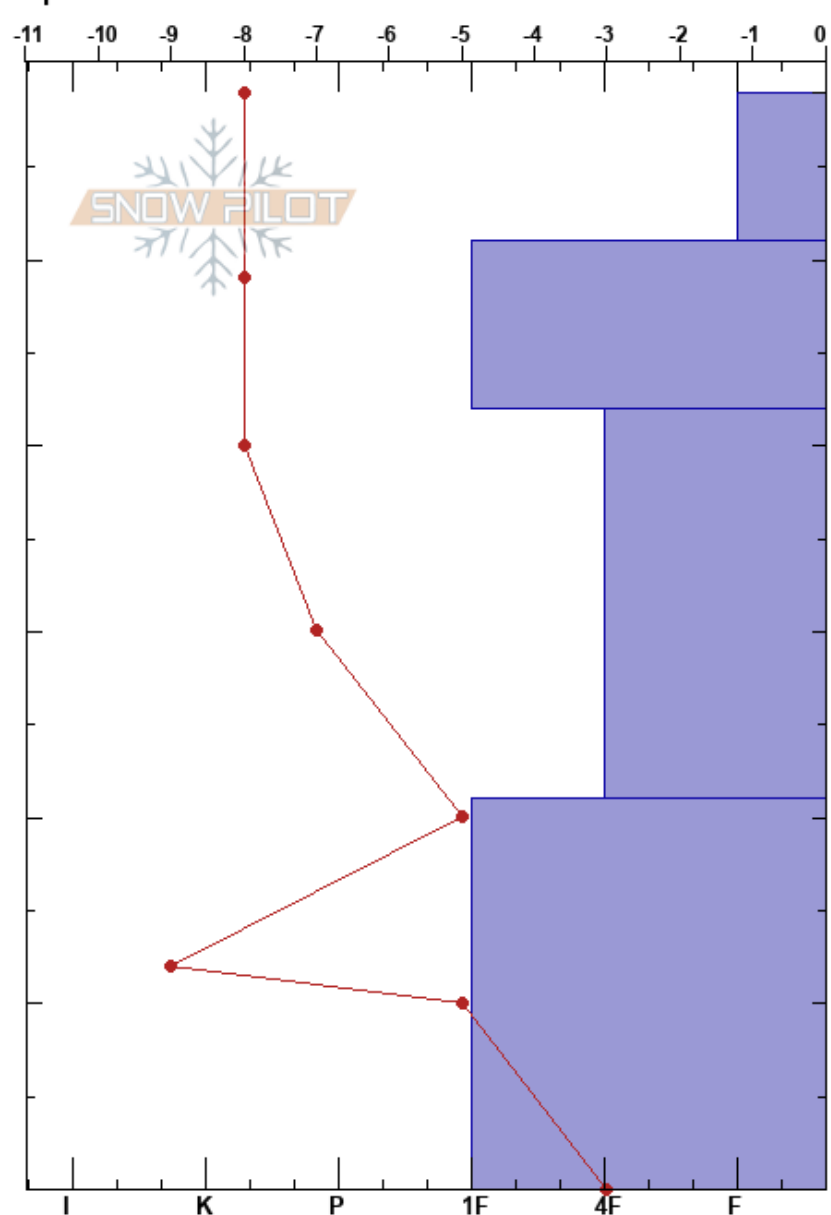

Phillips bench
 Teton Range
 WY
 Elevation: 8730 ft
 Aspect: 112°
 Specifics:

Lexie Hunsaker
 12/16/2020 - 10:45am
 Co-ord: 43.30593N, -110.55289W
 Slope Angle: 27°
 Wind Loading: no

Stability:
 Air Temperature: -9°C
 Sky Cover: OVC
 Precipitation: S-1
 Wind: S Light Breeze

HS:59

PF:41

PS:0

Layer Notes:

Form	Crystal		ρ kg/m ³	Stability tests & Layer comments
	Size	Moisture		
+	2			
/	1.5			← CT21, RP @44cm ← ECTN18 @43cm
□	3			← ECTN3 @25cm
□	2.5			← CT8, RP @20cm Surface Facets