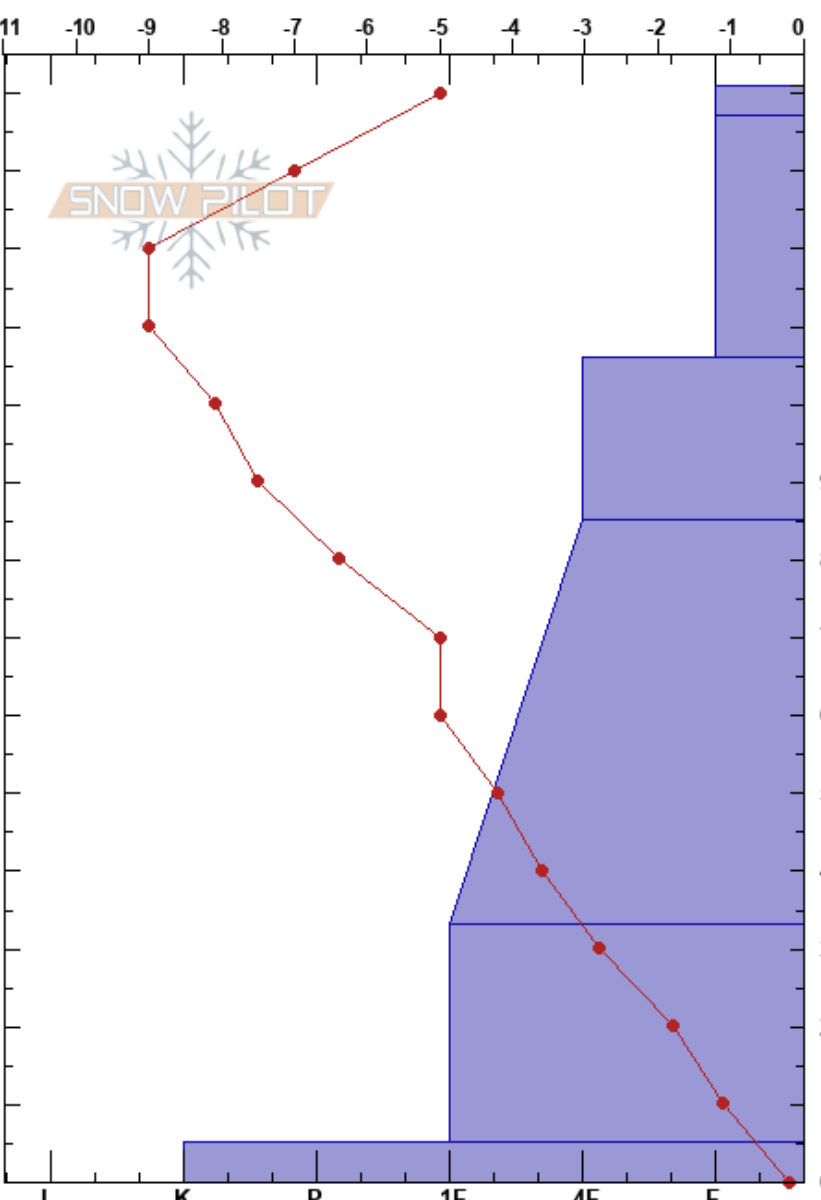

Surprise Meadow
 Teton Range
 WY
 Elevation: 9600 ft
 Aspect:
 Specifics:

Dylan Elder
 12/16/2020 - 1:00pm
 Co-ord:
 Slope Angle: 0°
 Wind Loading:

Stability:
 Air Temperature: -7.5°C
 Sky Cover: OVC
 Precipitation: S1
 Wind: Light Breeze

HS:141
 Layer Notes:
 137-106cm: Density change at 115
 5-0cm: October Crust

Height (cm)	Crystal		ρ kg/m ³	Stability tests & Layer comments
	Form	Size		
141	+r	2		
130				
120	/			← CT3, Q1 @120cm
110				← CT11, Q2 @115cm
100	⊖	1-2		137-106cm: Density change at 115
90				← CT24, Q2 @95cm
80				
70				
60	⊖	2		
50				
40				
30				
20	□	2-3		
10				
0	■			5-0cm: October Crust