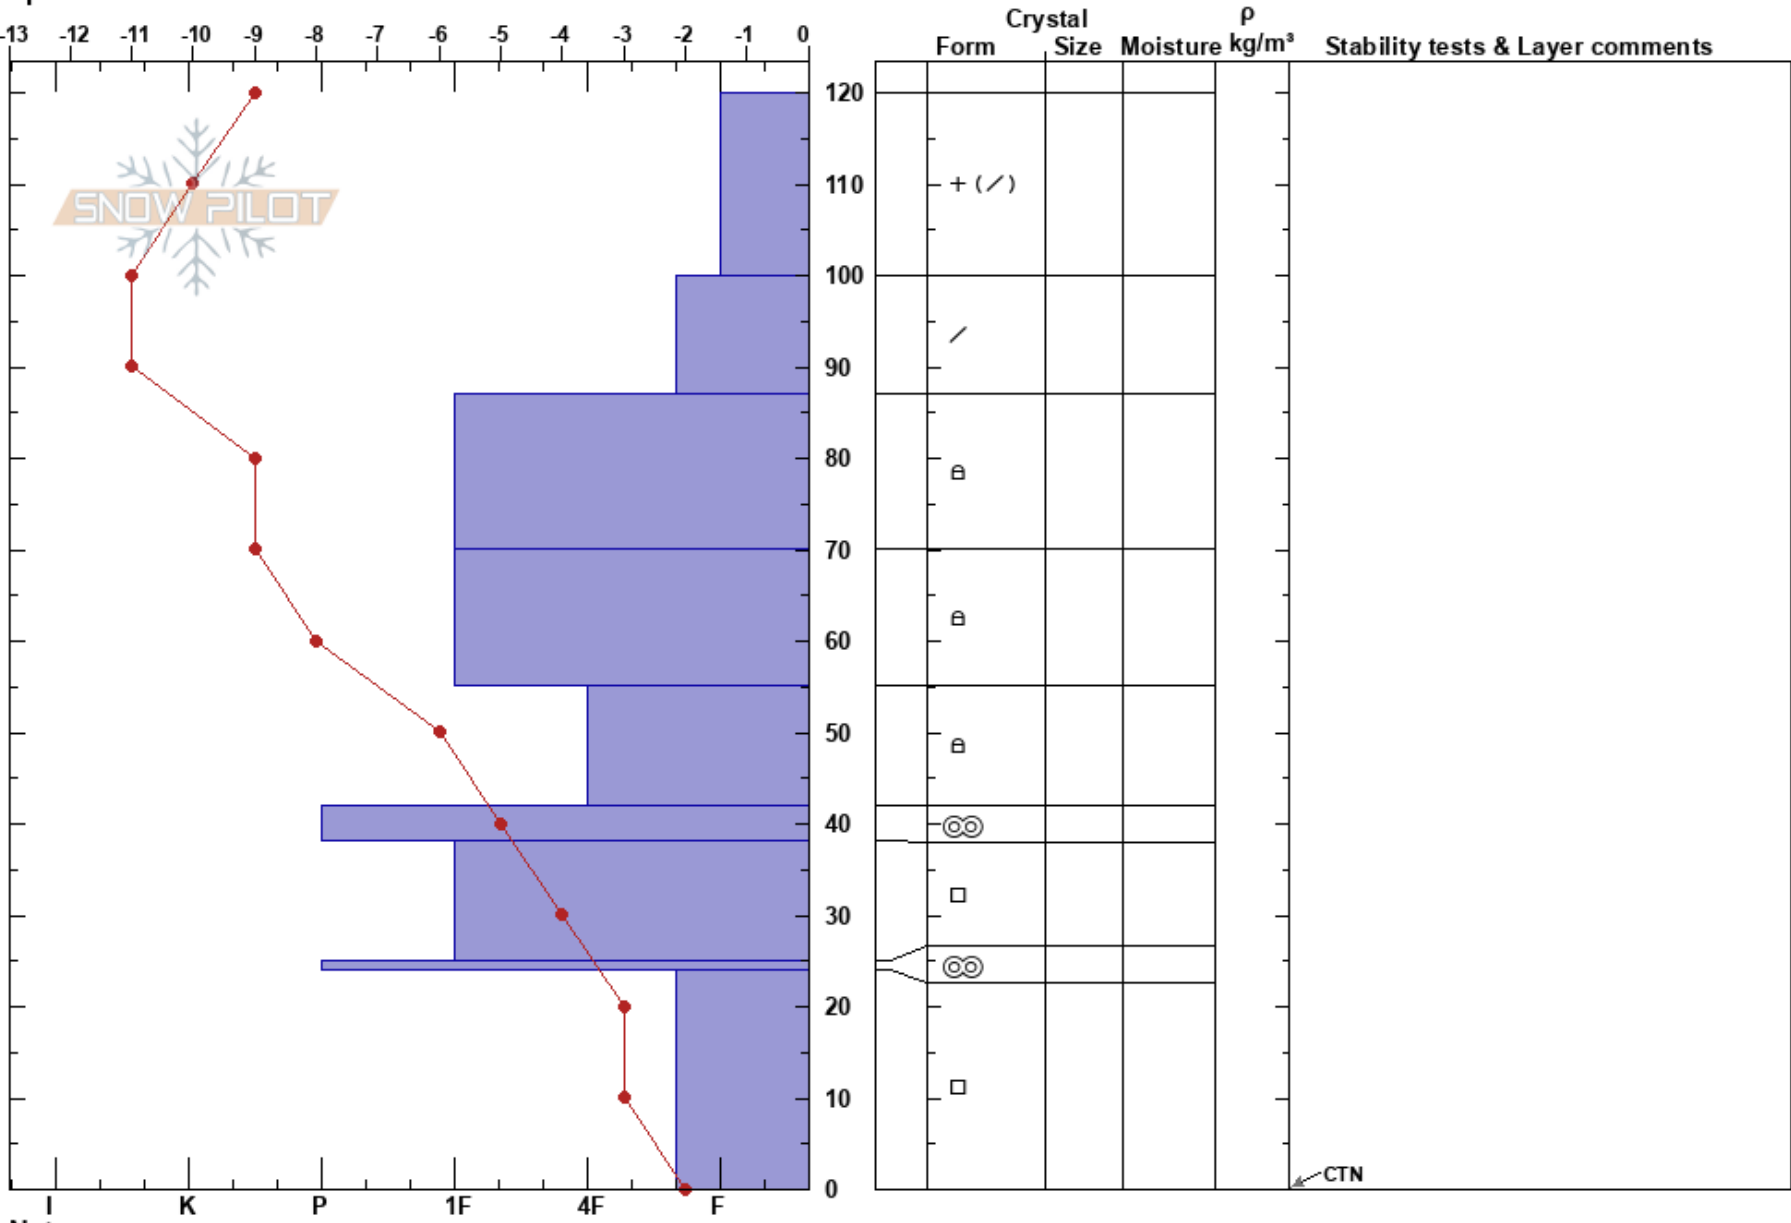

201216 P6
 Jasper National park
 AB
 Elevation: 2100 m
 Aspect: NE
 Specifics:

Ben Firth
 16/12/2020 - 12:30
 Co-ord:
 Slope Angle: 20°
 Wind Loading:

Stability:
 Air Temperature: -7°C
 Sky Cover: BKN
 Precipitation: S-1
 Wind: W Moderate

HS:120
 PF:40
 PS:30

Layer Notes:

Notes: