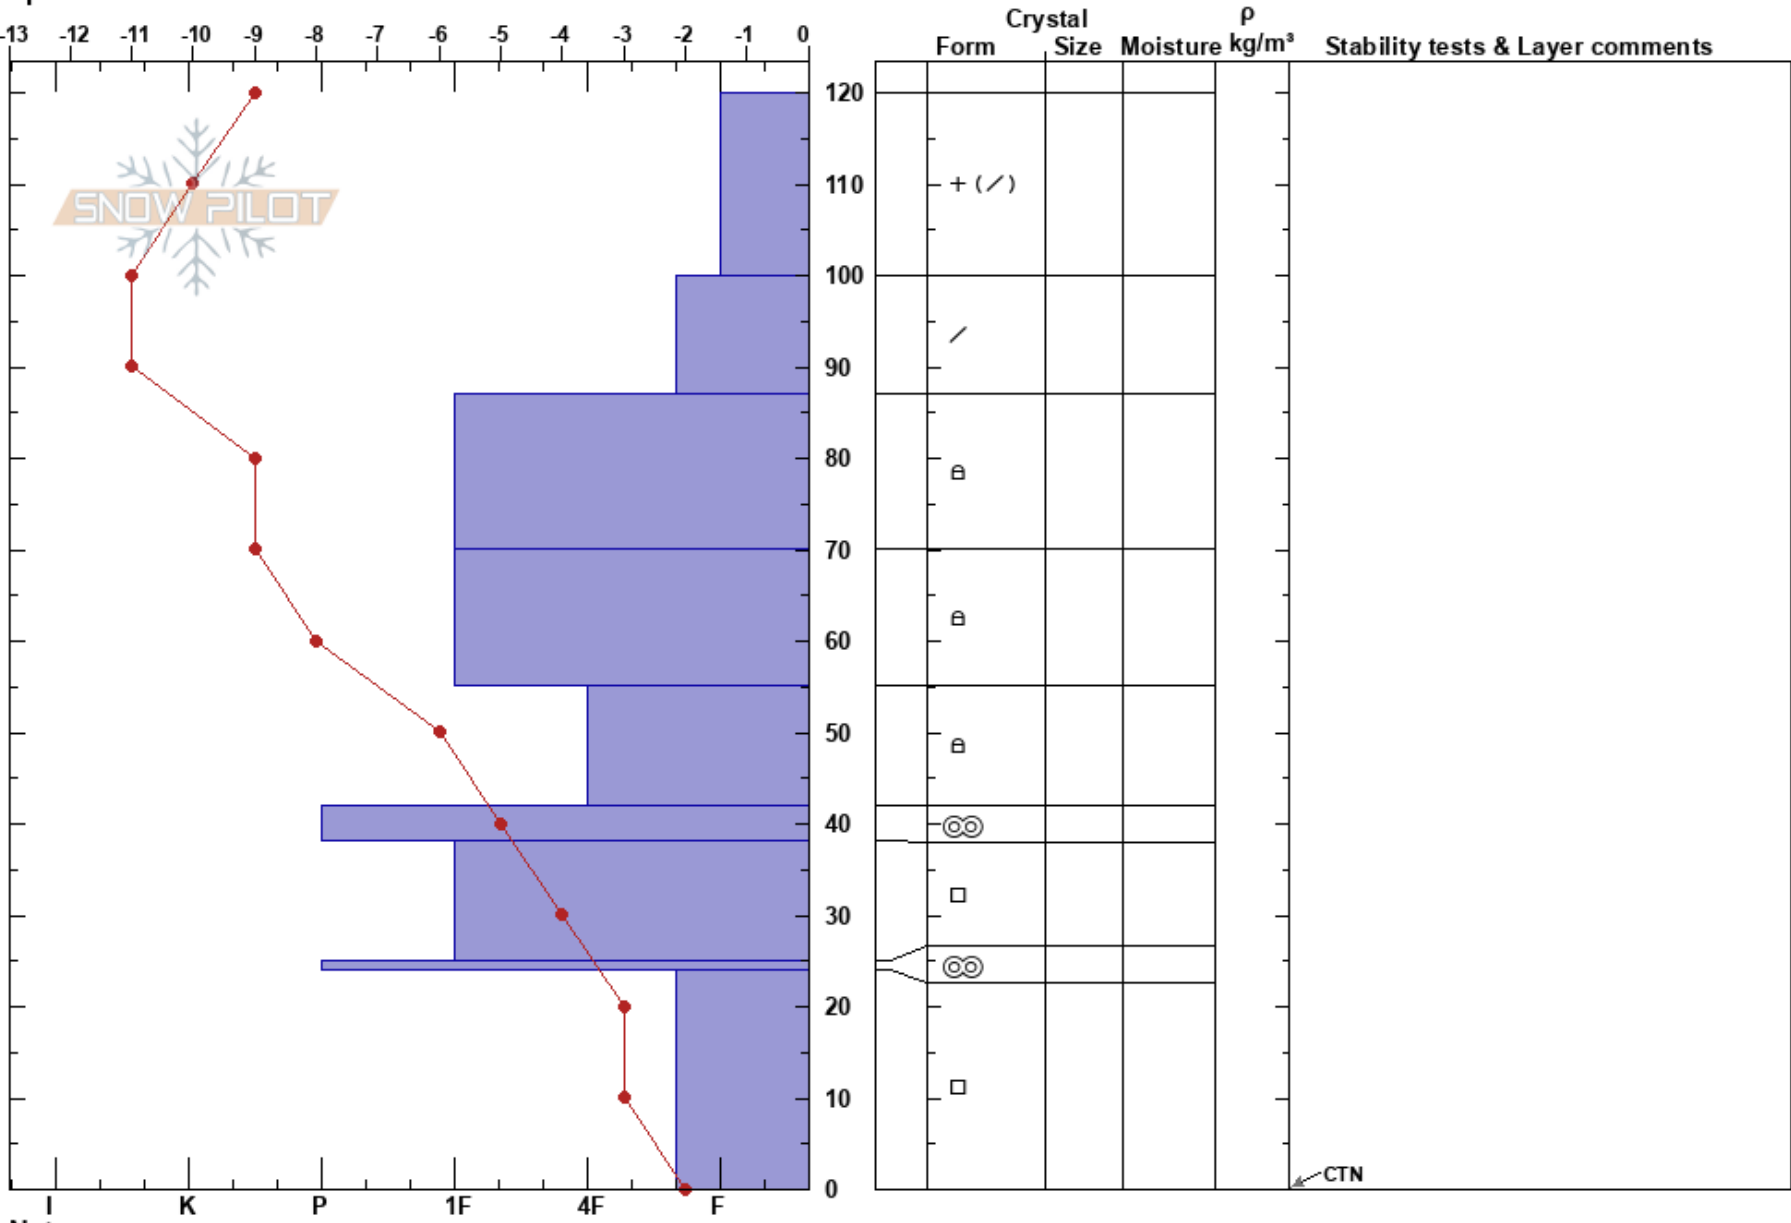

201216 P6
 Jasper National park
 AB
 Elevation: 2100 m
 Aspect: NE
 Specifics:

Ben Firth
 16/12/2020 - 12:30
 Co-ord:
 Slope Angle: 20°
 Wind Loading:

Stability:
 Air Temperature: -7°C
 Sky Cover: BKN
 Precipitation: S-1
 Wind: W Moderate

HS:120
 PF:40
 PS:30

Layer Notes:

Notes:

CTN