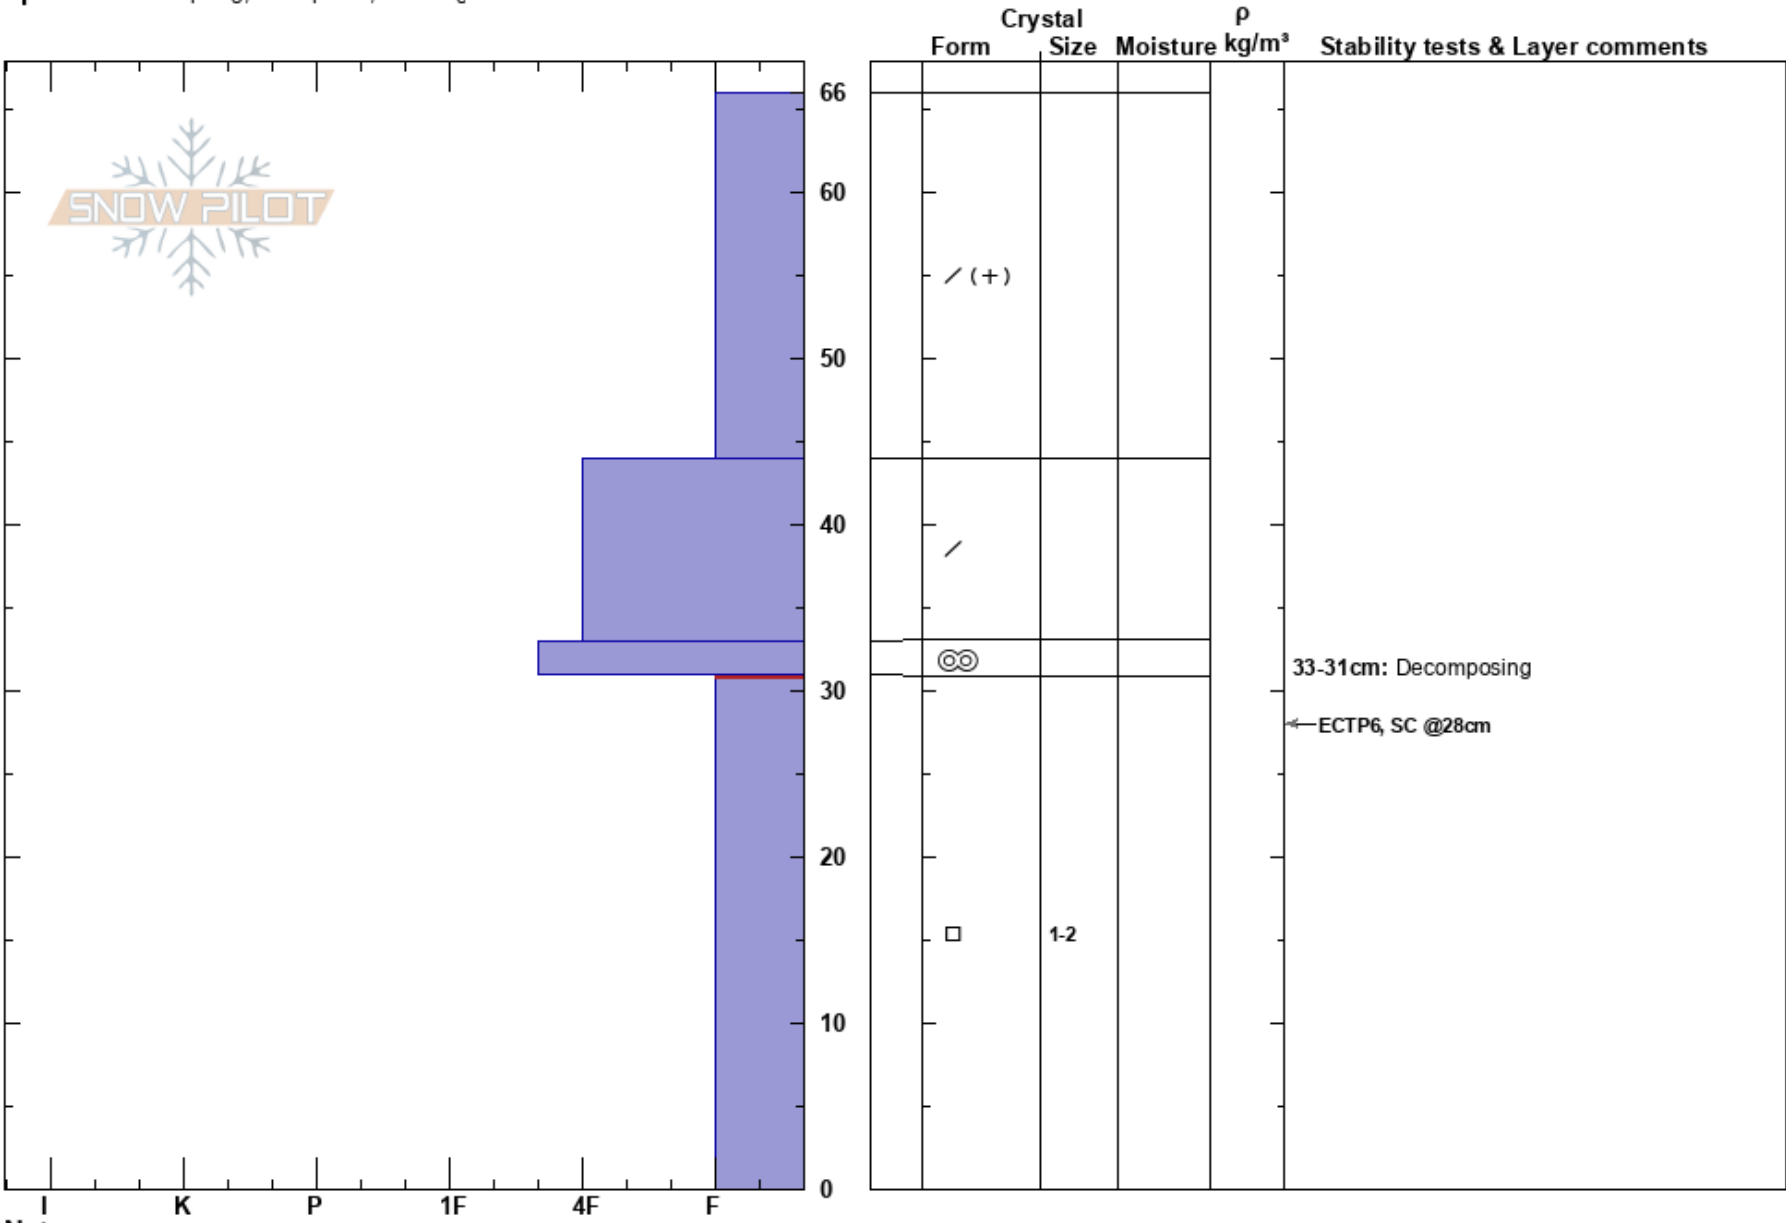

West Aspect Andy Bond
 Sangre de Cristo Range 12/16/2020 - 1:00pm
 NM **Co-ord:**
Elevation: 11400 ft **Slope Angle:** 23°
Aspect: 265° **Wind Loading:** no
Specifics: Collapsing, widespread; Cracking

Stability: **HS:**66 **Layer Notes:**
Air Temperature: **PF:**66 33-31cm: Decomposing
Sky Cover: CLR **PS:**33 31-0cm: Problematic layer
Precipitation: NO
Wind: NW Calm

Notes: