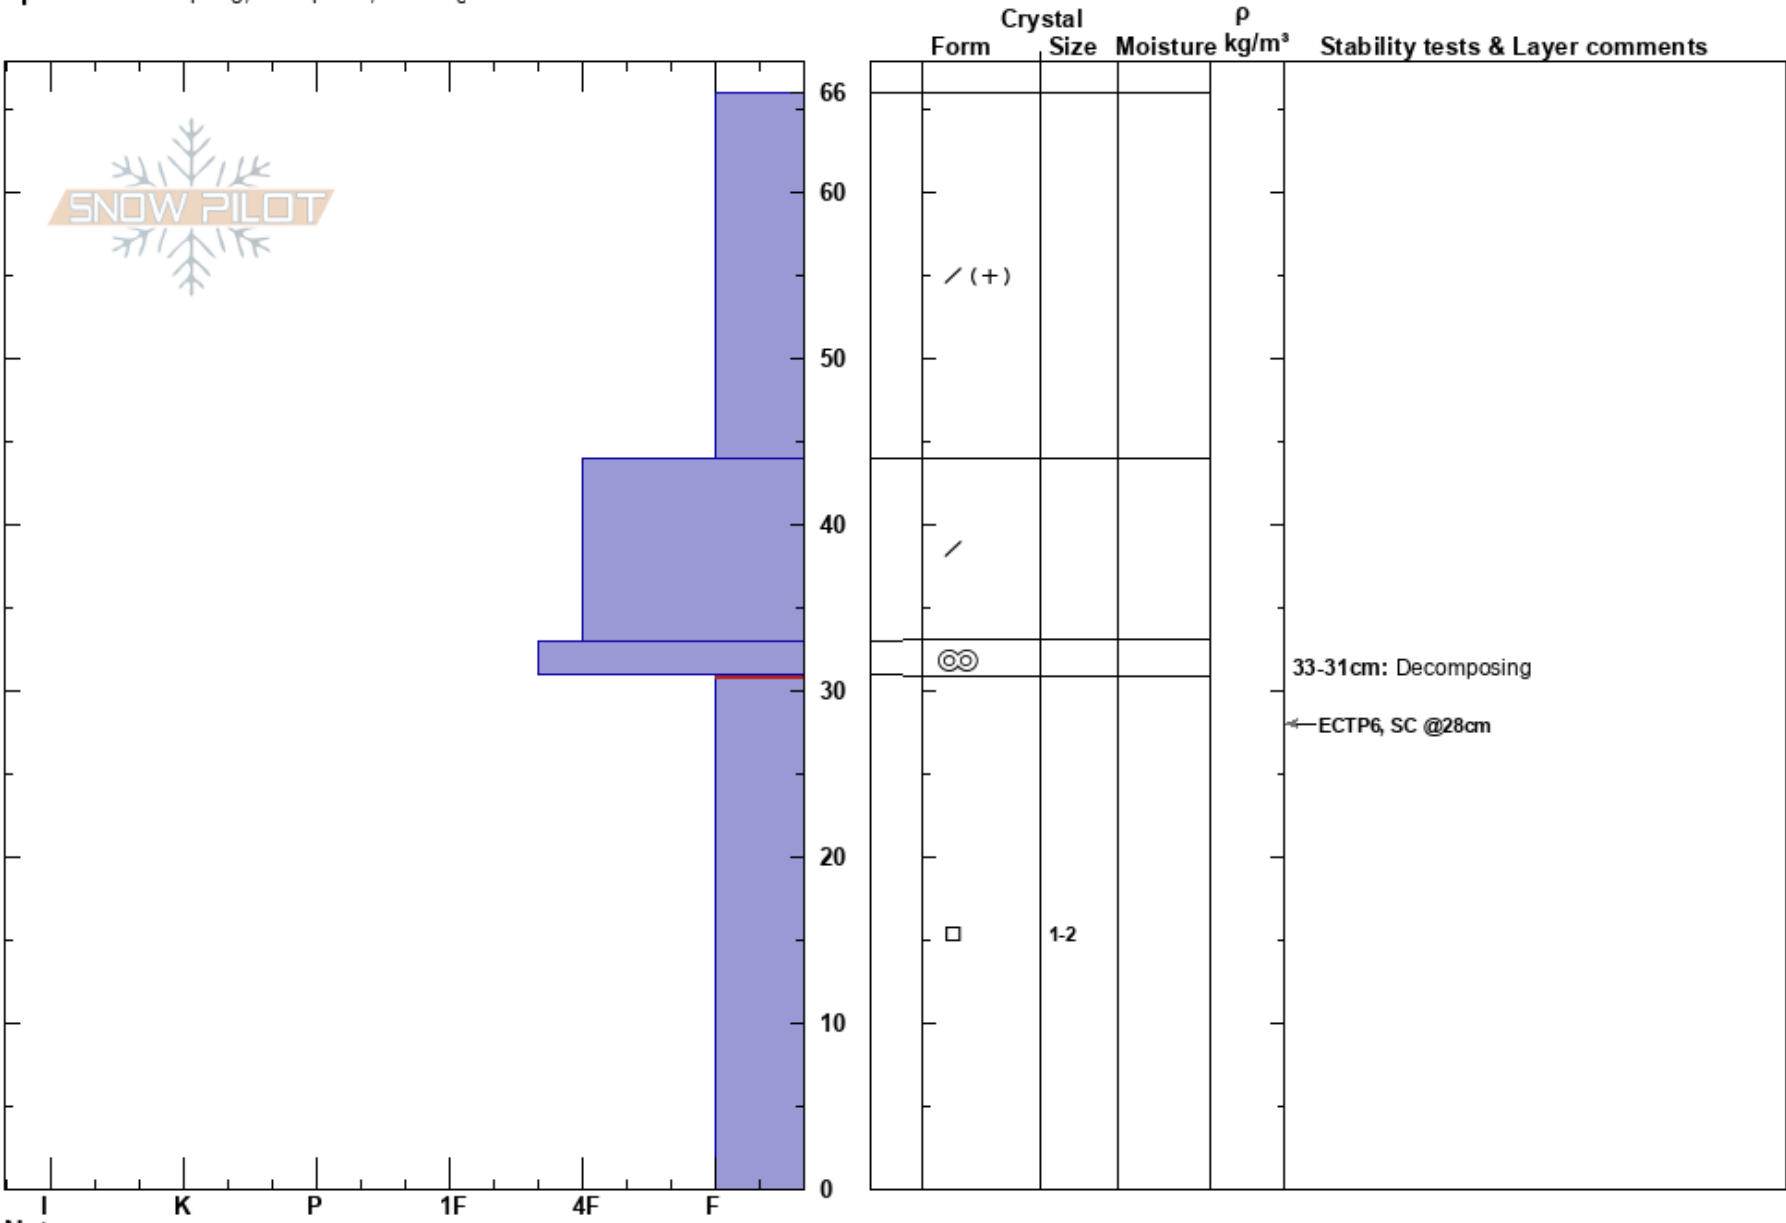

West Aspect Andy Bond
 Sangre de Cristo Range 12/16/2020 - 1:00pm
 NM **Co-ord:**
Elevation: 11400 ft **Slope Angle:** 23°
Aspect: 265° **Wind Loading:** no
Specifics: Collapsing, widespread; Cracking

Stability: **HS:**66 **Layer Notes:**
Air Temperature: **PF:**66 33-31cm: Decomposing
Sky Cover: CLR **PS:** 33 31-0cm: Problematic layer
Precipitation: NO
Wind: NW Calm

Notes: