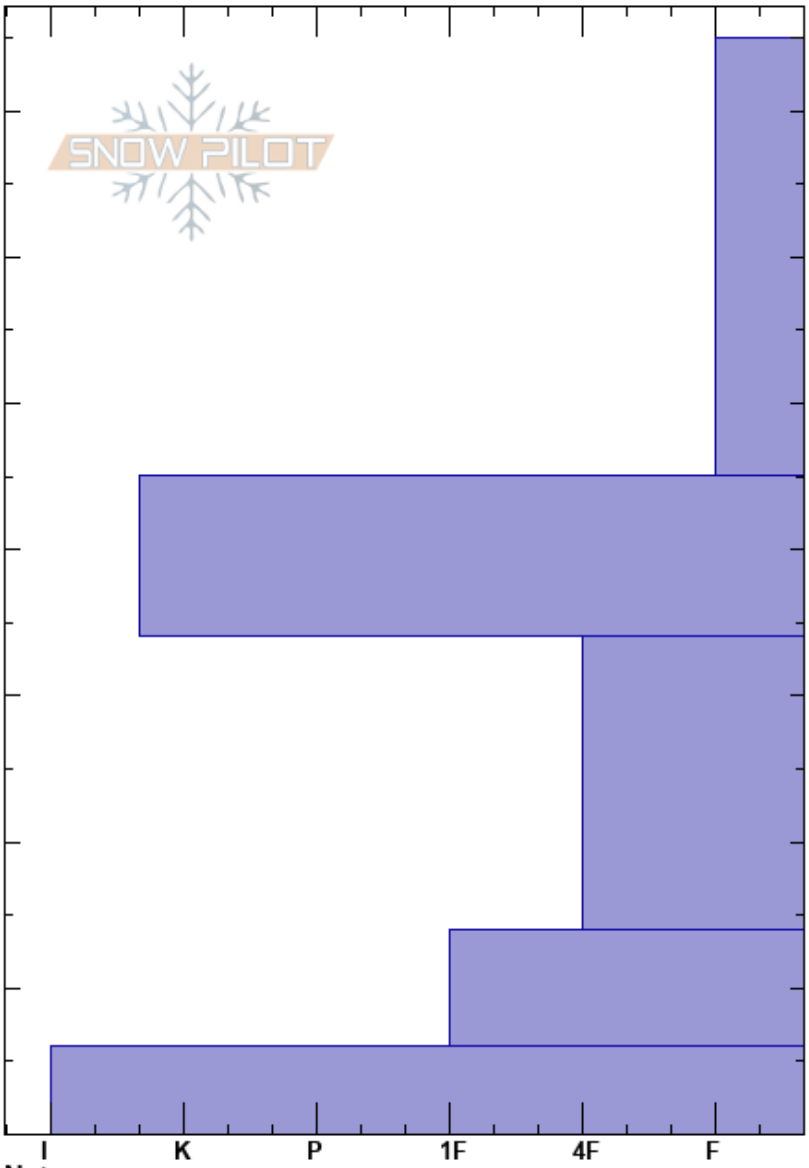

Nobis Bowl
 Teton Range
 WY
Elevation: 9440 ft
Aspect: 157°
Specifics:

Tim Petrick
 12/16/2020 - 10:00am
Co-ord:
Slope Angle: 34°
Wind Loading:

Stability: **HS:75** **Layer Notes:**
Air Temperature: 45-34cm: Problematic layer
Sky Cover: OVC
Precipitation: NO
Wind:

Crystal Form	Crystal Size	Moisture	ρ kg/m ³	Stability tests & Layer comments
+ (✓)				
○	2-2.5			← ECTN2 @45cm
				← ECTX

Notes: With Nick Malik