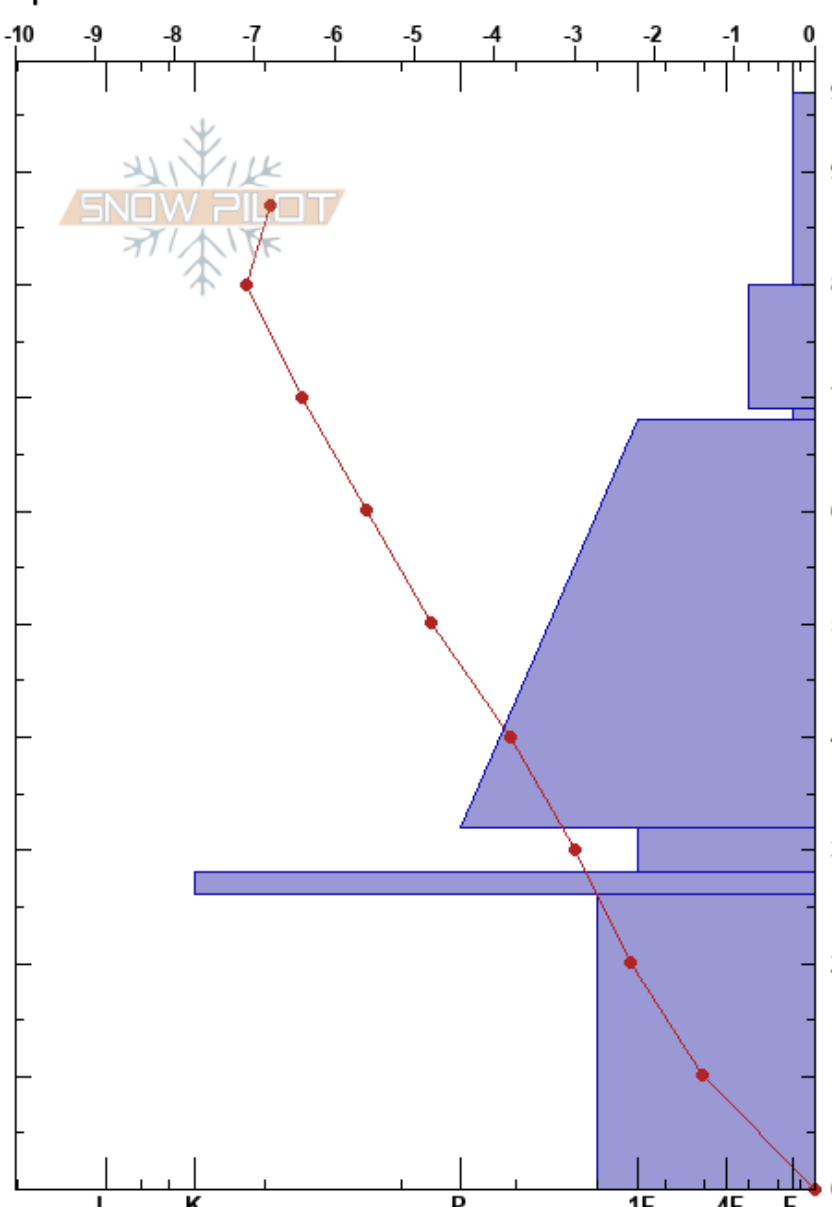

Shot Plot Full Profile  
 Sunshine Village  
 AB  
 Elevation: 2290 m  
 Aspect:  
 Specifics:

Zoe Ryan  
 16/12/2020 - 11:00  
 Co-ord: 11U 587272W 5660570S  
 Slope Angle: 0°  
 Wind Loading:

Stability:  
 Air Temperature: -6.8°C  
 Sky Cover: OVC  
 Precipitation: S-1  
 Wind: S Light Breeze

HS:97  
 PF:40  
 69-68cm: Dec 14th  
 69-68cm: Problematic layer  
 28-26cm: Nov 5th

| Form  | Crystal |  | Moisture | ρ<br>kg/m³ | Stability tests & Layer comments      |
|-------|---------|--|----------|------------|---------------------------------------|
|       | Size    |  |          |            |                                       |
| *r    | 2       |  |          |            |                                       |
| / (*) | 1-2(2)  |  |          |            |                                       |
| /     | 1-2     |  |          |            |                                       |
| ∨     | 2-4     |  |          |            | ← CT14, SP @69cm<br>69-68cm: Dec 14th |
| ■     | 0.5     |  |          |            |                                       |
| □     | 1-2     |  |          |            |                                       |
| ⊙⊙    |         |  |          |            | 28-26cm: Nov 5th                      |
| □ (A) | 2-3(4)  |  |          |            |                                       |