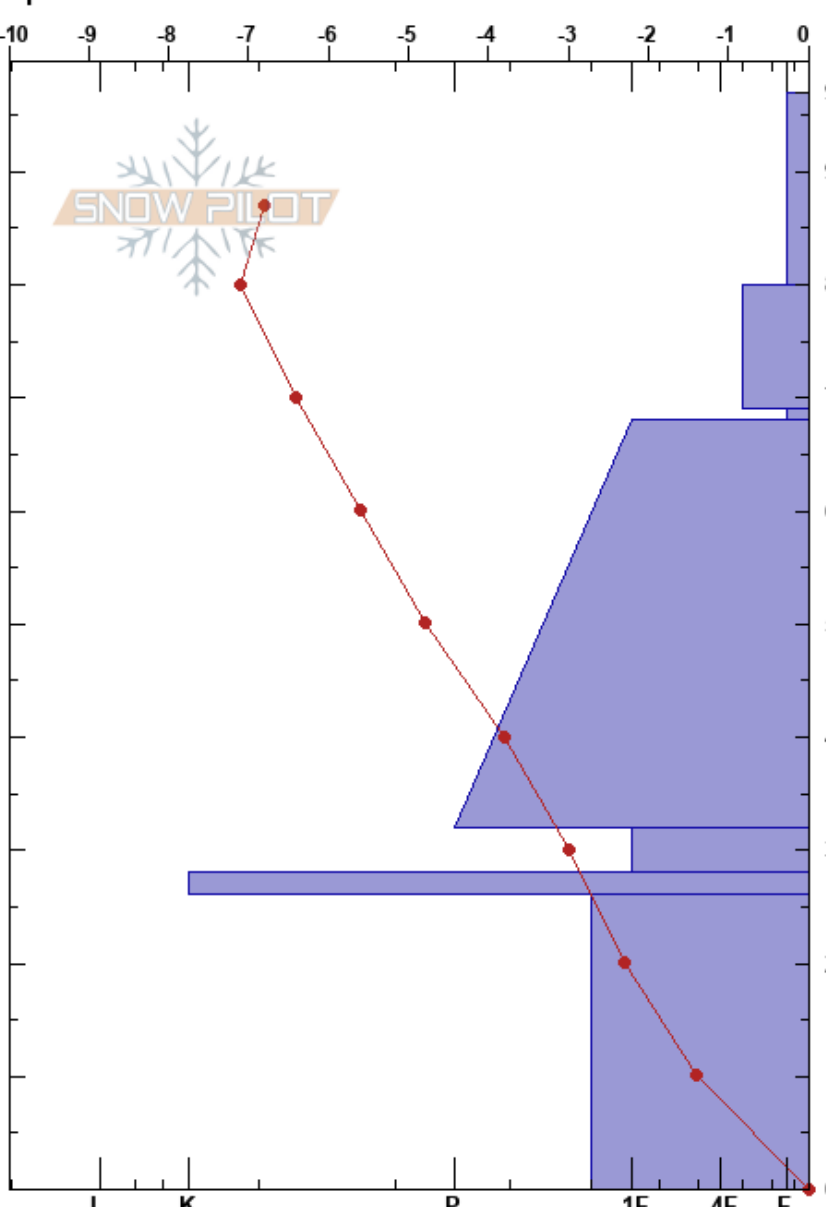

Shot Plot Full Profile
 Sunshine Village
 AB
 Elevation: 2290 m
 Aspect:
 Specifics:

Zoe Ryan
 16/12/2020 - 11:00
 Co-ord: 11U 587272W 5660570S
 Slope Angle: 0°
 Wind Loading:

Stability:
 Air Temperature: -6.8°C
 Sky Cover: OVC
 Precipitation: S-1
 Wind: S Light Breeze

HS:97
 PF:40
 69-68cm: Dec 14th
 69-68cm: Problematic layer
 28-26cm: Nov 5th

Form	Crystal		Moisture	ρ kg/m³	Stability tests & Layer comments
	Size				
*r	2				
/ (*)	1-2(2)				
/	1-2				
∨	2-4				← CT14, SP @69cm 69-68cm: Dec 14th
•	0.5				
□	1-2				
⊙					28-26cm: Nov 5th
□ (A)	2-3(4)				