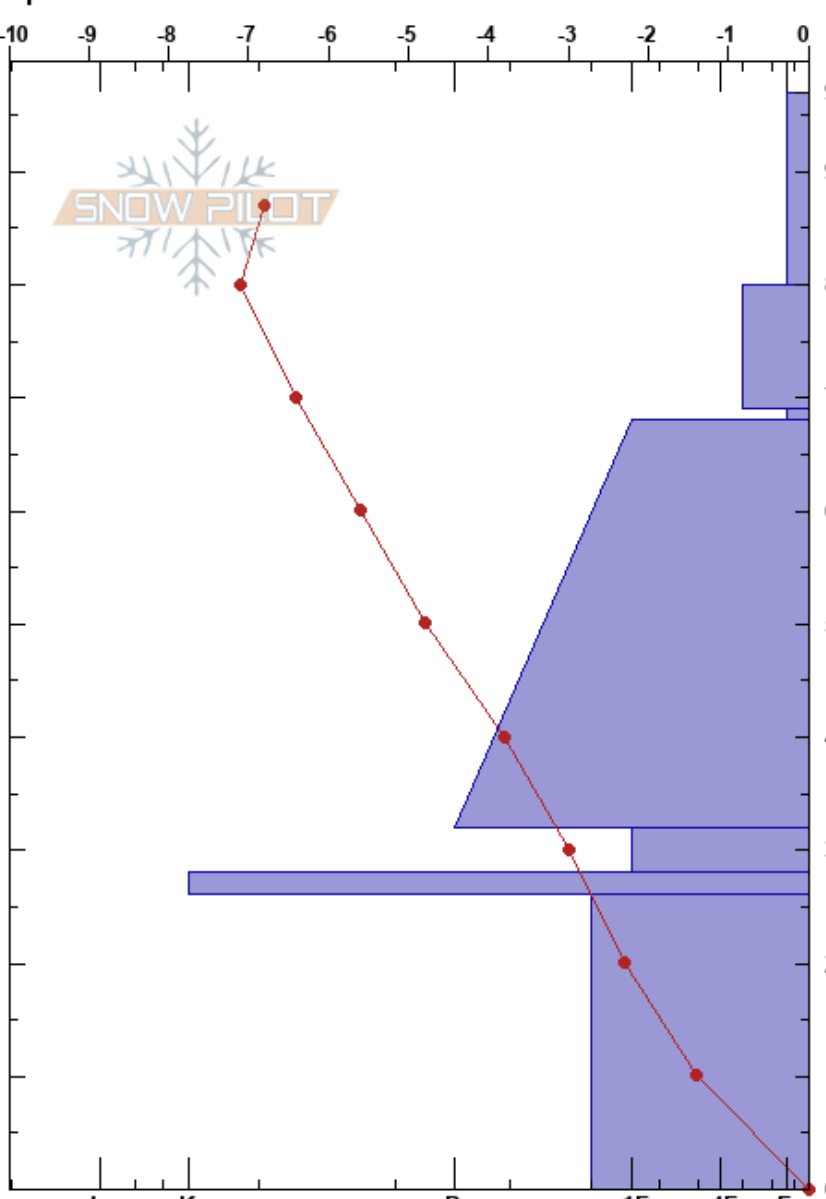

Shot Plot Full Profile  
 Sunshine Village  
 AB  
 Elevation: 2290 m  
 Aspect:  
 Specifics:

Zoe Ryan  
 16/12/2020 - 11:00  
 Co-ord: 11U 587272W 5660570S  
 Slope Angle: 0°  
 Wind Loading:

Stability:  
 Air Temperature: -6.8°C PF:40  
 Sky Cover: OVC  
 Precipitation: S-1  
 Wind: S Light Breeze

HS:97  
 69-68cm: Dec 14th  
 69-68cm: Problematic layer  
 28-26cm: Nov 5th

Form	Crystal		Moisture	ρ kg/m³	Stability tests & Layer comments
	Size				
*r	2				
/ (*)	1-2(2)				
/	1-2				
∨	2-4				← CT14, SP @69cm 69-68cm: Dec 14th
■	0.5				
□	1-2				
⊙					28-26cm: Nov 5th
□ (A)	2-3(4)				