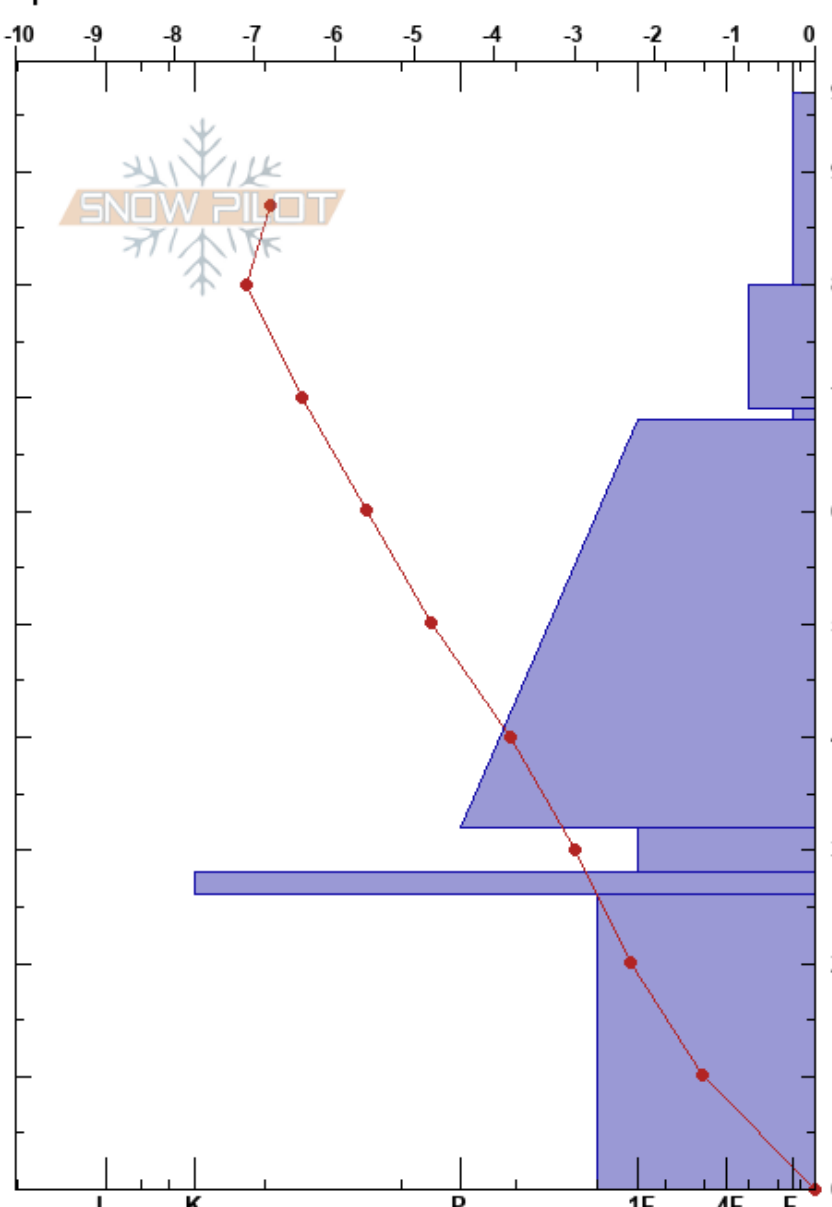

Shot Plot Full Profile  
 Sunshine Village  
 AB  
 Elevation: 2290 m  
 Aspect:  
 Specifics:

Zoe Ryan  
 16/12/2020 - 11:00  
 Co-ord: 11U 587272W 5660570S  
 Slope Angle: 0°  
 Wind Loading:

Stability:  
 Air Temperature: -6.8°C  
 Sky Cover: OVC  
 Precipitation: S-1  
 Wind: S Light Breeze

HS:97  
 PF:40  
 69-68cm: Dec 14th  
 69-68cm: Problematic layer  
 28-26cm: Nov 5th

Form	Crystal		Moisture	ρ kg/m³	Stability tests & Layer comments
	Size				
*r	2				
/ (*)	1-2(2)				
/	1-2				
∨	2-4				← CT14, SP @69cm 69-68cm: Dec 14th
■	0.5				
□	1-2				
⊙⊙					28-26cm: Nov 5th
□ (A)	2-3(4)				