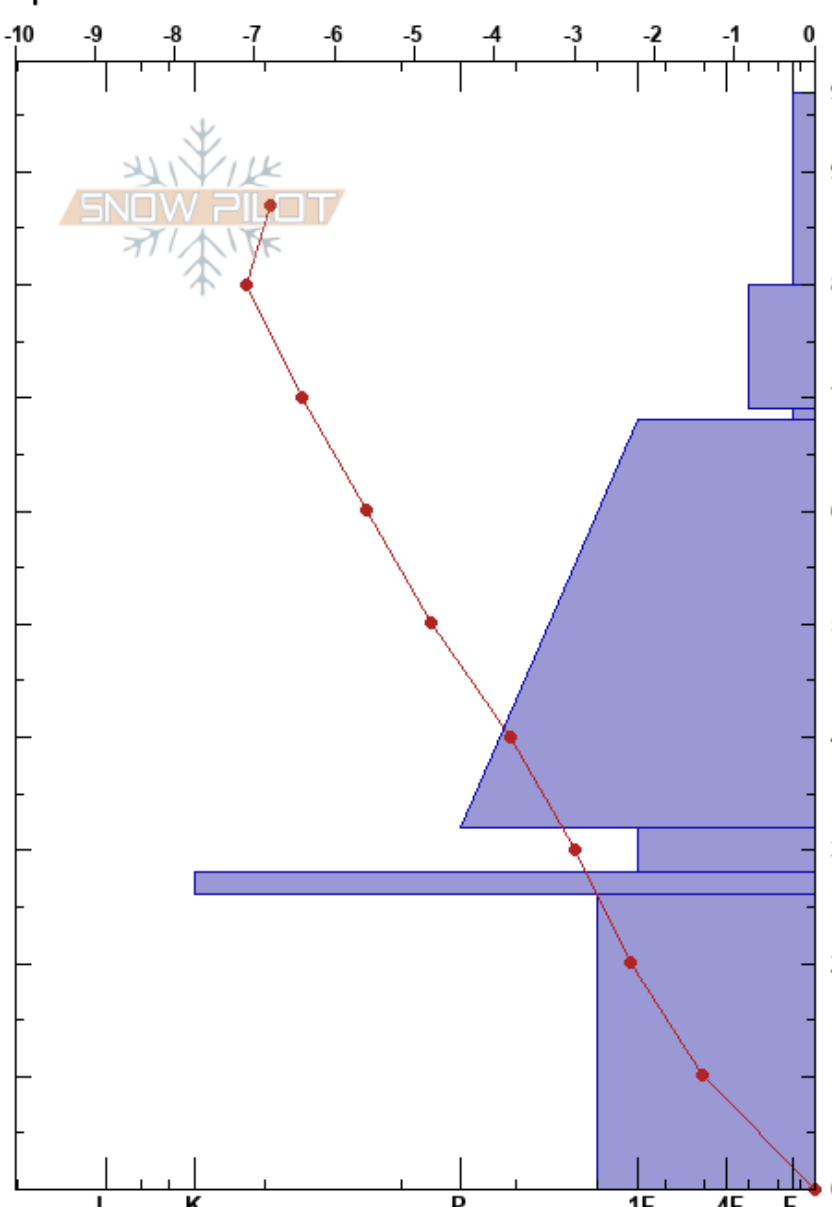

Shot Plot Full Profile  
 Sunshine Village  
 AB  
 Elevation: 2290 m  
 Aspect:  
 Specifics:

Zoe Ryan  
 16/12/2020 - 11:00  
 Co-ord: 11U 587272W 5660570S  
 Slope Angle: 0°  
 Wind Loading:

Stability:  
 Air Temperature: -6.8°C  
 Sky Cover: OVC  
 Precipitation: S-1  
 Wind: S Light Breeze

HS:97  
 PF:40  
 69-68cm: Dec 14th  
 69-68cm: Problematic layer  
 28-26cm: Nov 5th

Form	Crystal		Moisture	ρ kg/m³	Stability tests & Layer comments
	Size				
*r	2				
/ (*)	1-2(2)				
/	1-2				
∨	2-4				← CT14, SP @69cm 69-68cm: Dec 14th
•	0.5				
□	1-2				
⊙					28-26cm: Nov 5th
□ (A)	2-3(4)				