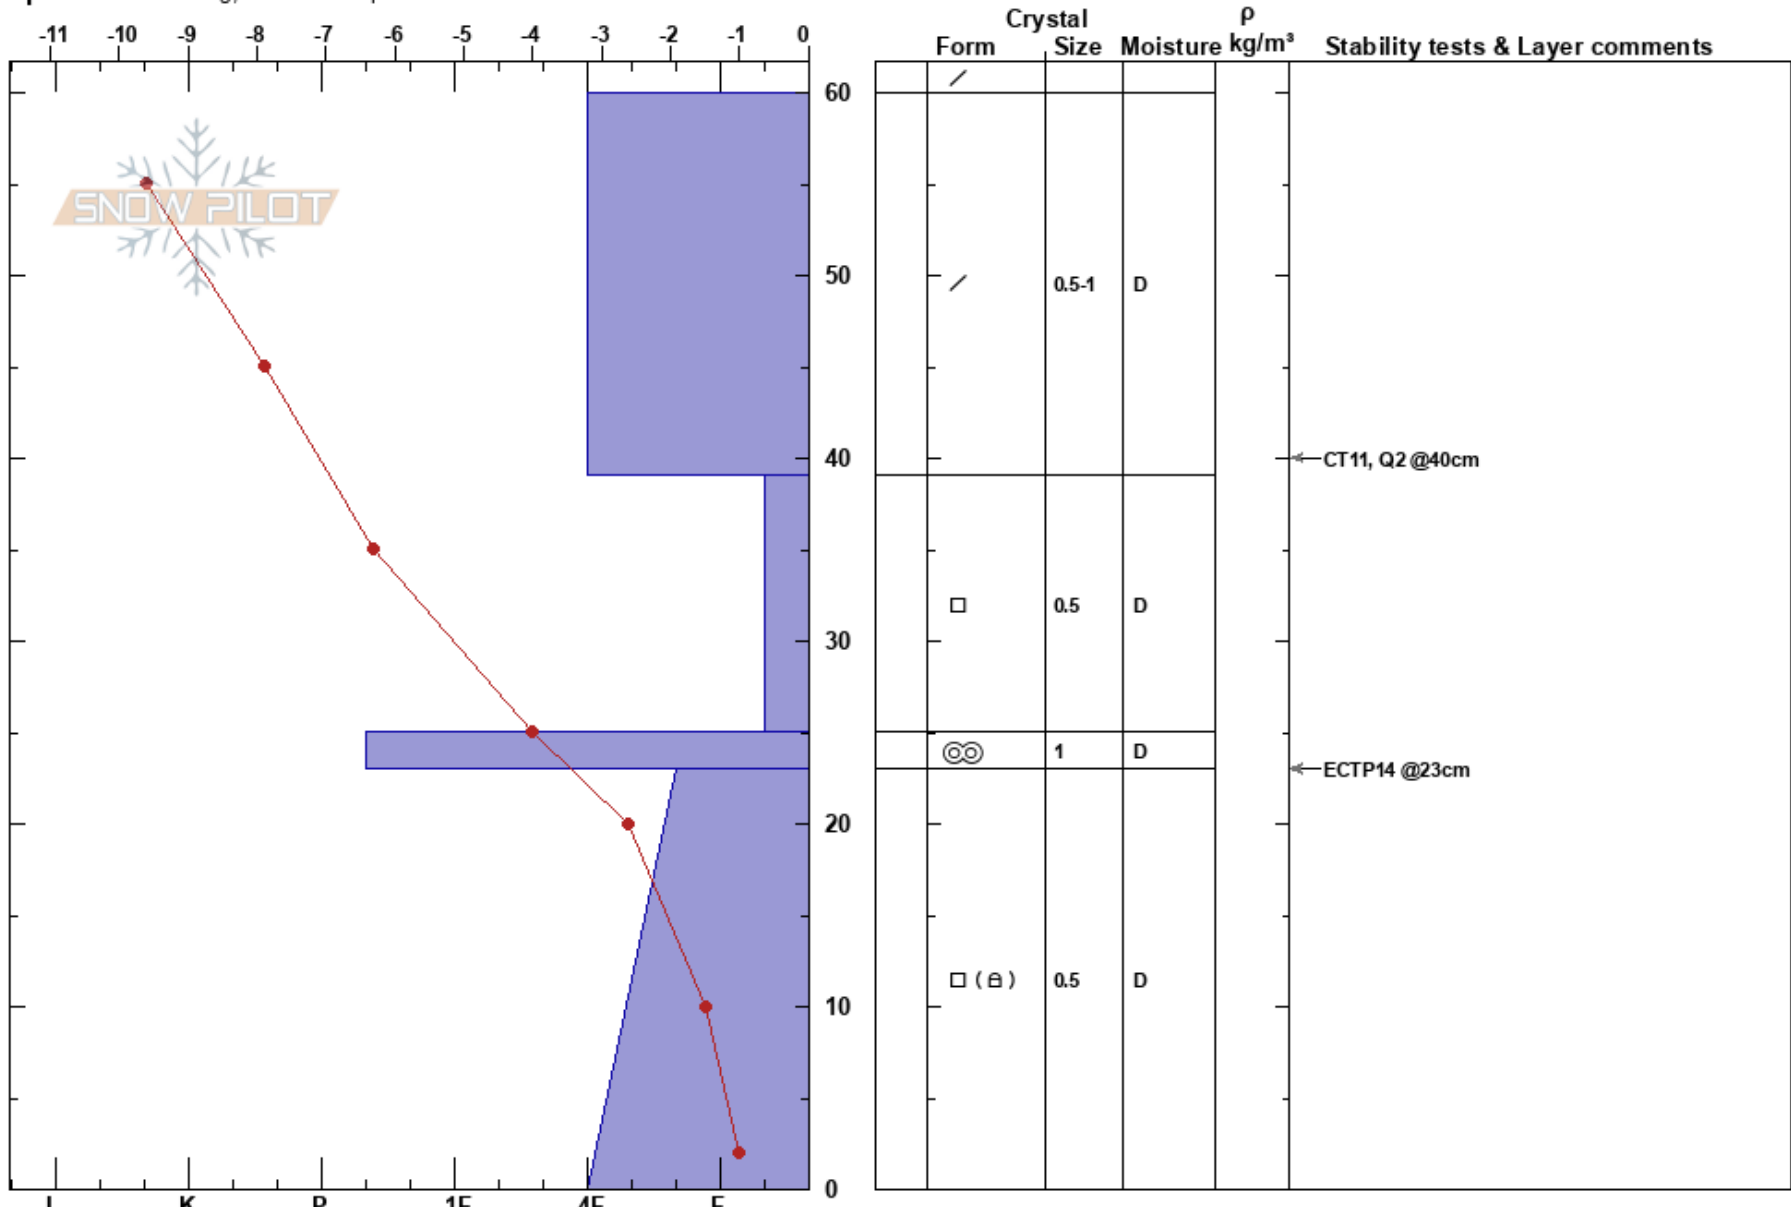

Mammoth Rck 9600'  
 Eastern Sierra Nevada  
 CA

Chris Engelhardt  
 12/16/2020 - 10:30am  
 Co-ord: 37.61220N, -118.99464W  
 Slope Angle: 35°  
 Wind Loading:

Stability:  
 Air Temperature: 1.4°C  
 Sky Cover: FEW  
 Precipitation: NO  
 Wind: Calm

HS:60  
 PF:50  
 PS:15  
 39-25cm: Problematic layer

Elevation: 9540 ft  
 Aspect: 26°

Specifics: Cracking; We skied slope

Notes: