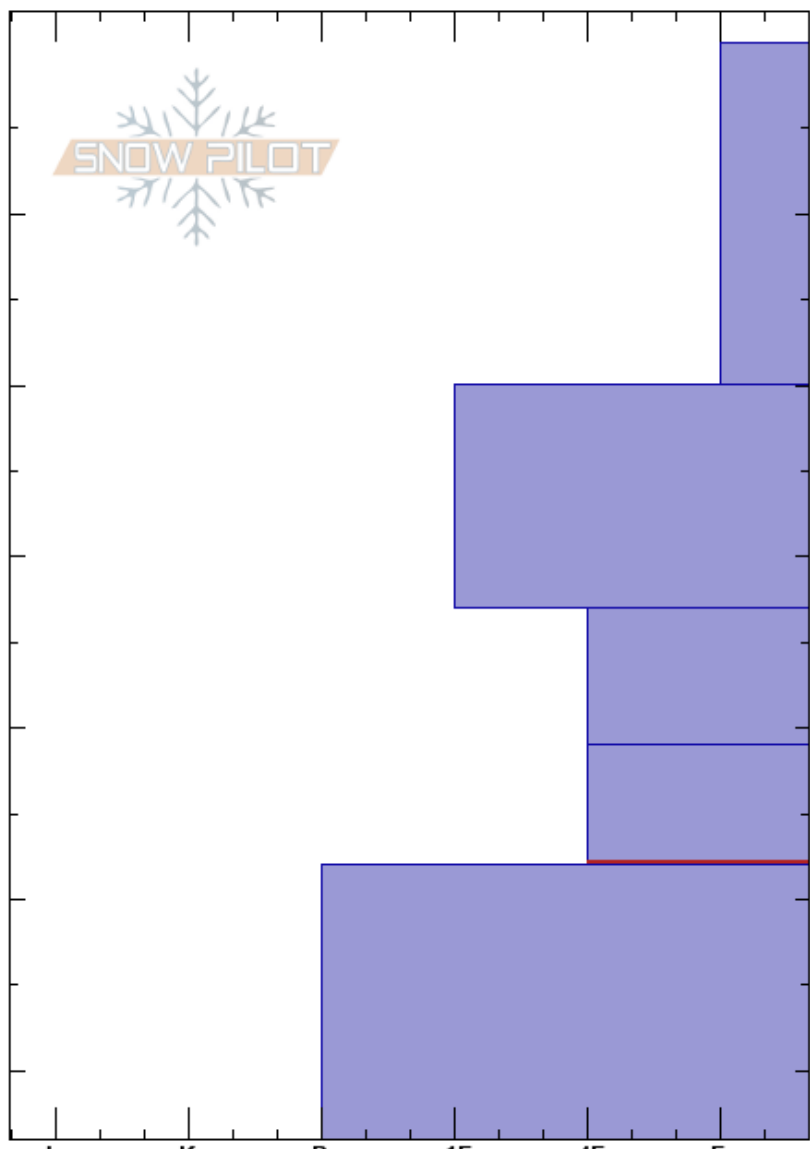

Santa Fe Baldy
Sangre de Cristo Range
NM

Santa Fe .
12/15/2020 - 2:00pm
Co-ord: 35.82738N, -105.75823W

Elevation: 12184 ft
Aspect: 75°

Slope Angle:
Wind Loading: yes

Specifics: Recent avalanche activity on different slopes

Stability:
Air Temperature:
Sky Cover: FEW
Precipitation: NO
Wind: W Moderate

HS:64
Layer Notes:
41-48cm: Problematic layer

Crystal Form	Crystal Size	Moisture	ρ kg/m ³	Stability tests & Layer comments
				← ECTN1 @1cm NS
	+			
	/			← ECTN8 @33cm
				← ECTN12 @41cm
	⊙(Λ)			

Notes: Natural avalanche activity on E-facing slopes nearby