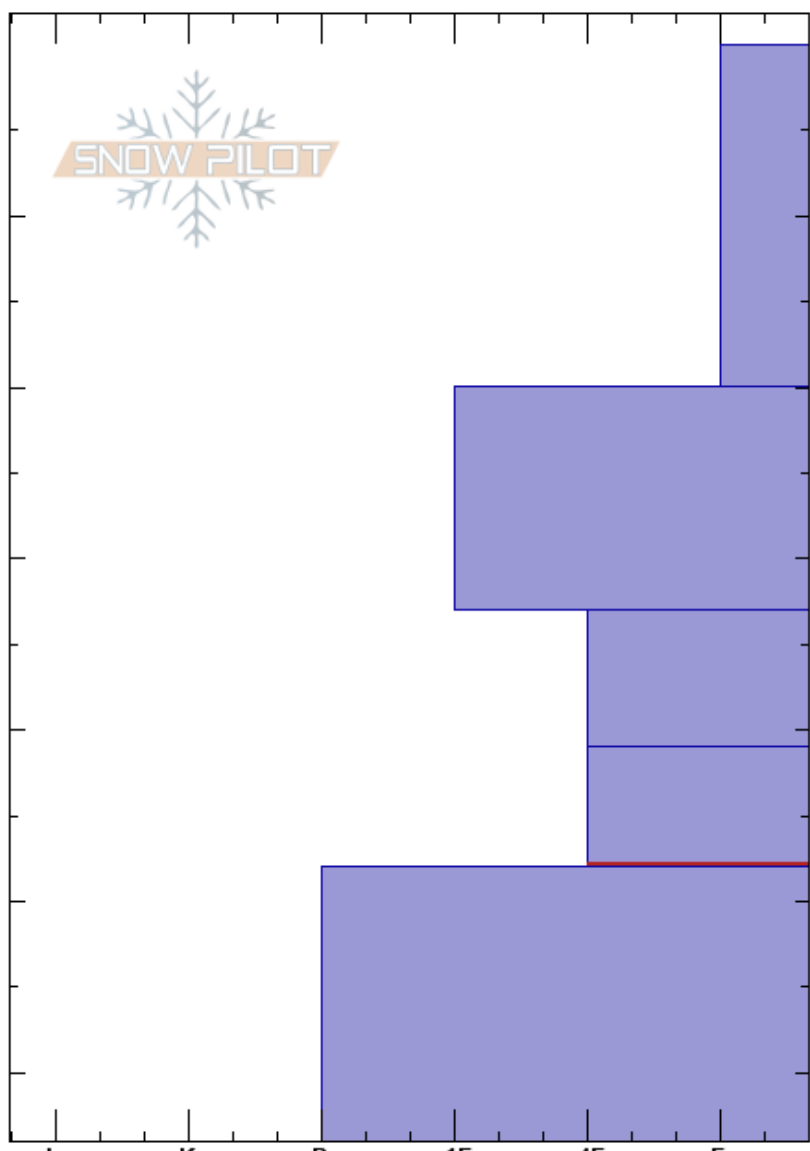

Santa Fe Baldy
Sangre de Cristo Range
NM

Aaron Rice
12/15/2020 - 2:00pm
Co-ord: 35.82738N, -105.75823W

Elevation: 12184 ft
Aspect: 75°

Slope Angle:
Wind Loading: yes

Specifics: Recent avalanche activity on different slopes

Stability:
Air Temperature:
Sky Cover: FEW
Precipitation: NO
Wind: W Moderate

HS:64
Layer Notes:
41-48cm: Problematic layer

Crystal Form	Crystal Size	Moisture	ρ kg/m ³	Stability tests & Layer comments
				← ECTN1 @1cm NS
	+			
	/			← ECTN8 @33cm
				← ECTN12 @41cm
	⊙(Λ)			

Notes: Natural avalanche activity on E-facing slopes nearby