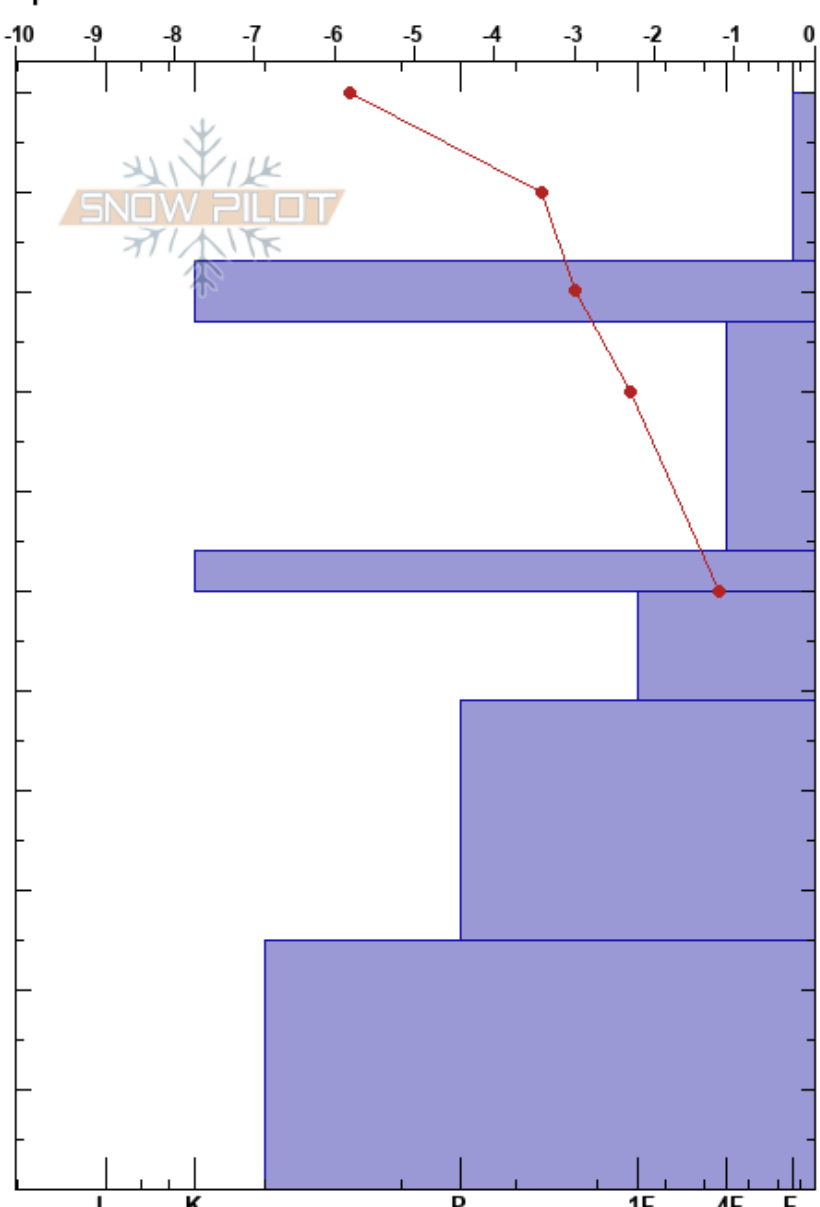

Faceshot Right
 Lizard Range
 BC
 Elevation: 1706 m
 Aspect: NE
 Specifics:

Steve Kuijt
 14/12/2020 - 14:00
 Co-ord: 11U 630123W 5485150N
 Slope Angle: 20°
 Wind Loading:

Stability:
 Air Temperature: -5.3°C PF:25 110-93cm:Problematic layer
 Sky Cover: BKN
 Precipitation: NO
 Wind: W Light Breeze

Height (cm)	Crystal		Moisture	ρ kg/m ³	Stability tests & Layer comments
	Form	Size			
110		1			
100	/		D		
90	⊙⊙				
80	• (Δ)		D		
60	⊙⊙				
50	•		D		
40	•		D		
10	⊗				

← CT13, BRK @87cm Times 2

Notes: