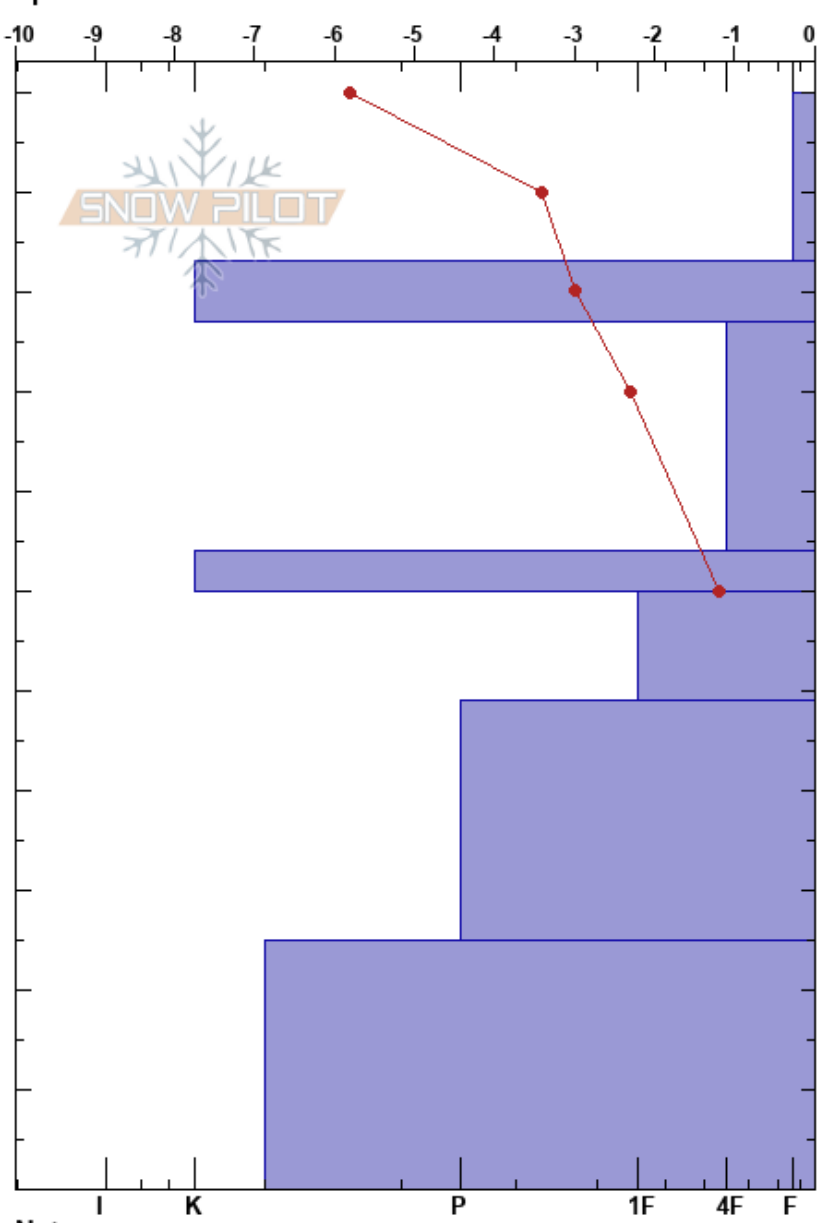

Faceshot Right
 Lizard Range
 BC
 Elevation: 1706 m
 Aspect: NE
 Specifics:

Steve Kuijt
 14/12/2020 - 14:00
 Co-ord: 11U 630123W 5485150N
 Slope Angle: 20°
 Wind Loading:

Stability:
 Air Temperature: -5.3°C PF:25 110-93cm:Problematic layer
 Sky Cover: BKN
 Precipitation: NO
 Wind: W Light Breeze

Pressure (hPa)	Crystal		Moisture	ρ kg/m ³	Stability tests & Layer comments
	Form	Size			
110		1			
100	/		D		
90	⊙⊙				← CT13, BRK @87cm Times 2
80	• (Δ)		D		
70					
60	⊙⊙				
50	•		D		
40	•		D		
30					
20	⊙				
10					
0					