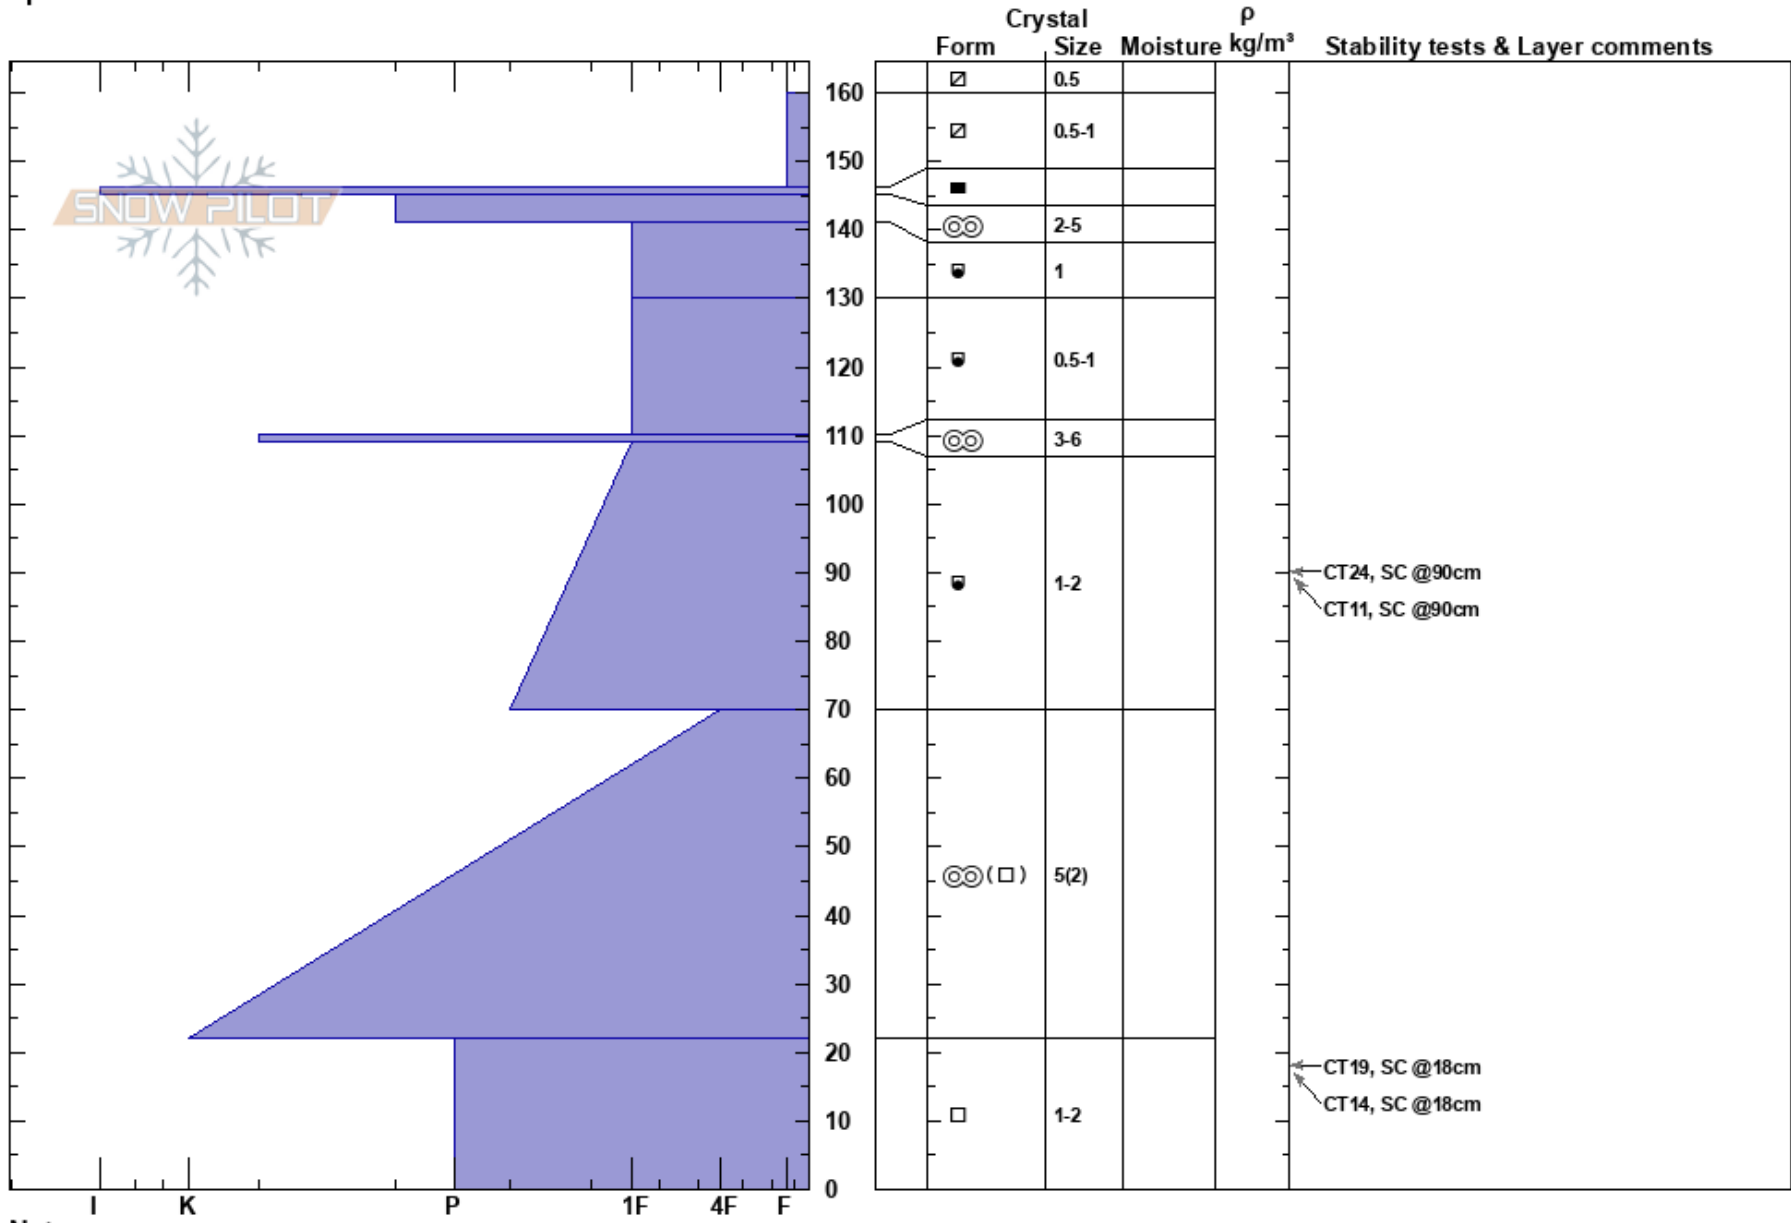

ParsonsLittleGarnetcol
 Monashee
 BC
 Elevation:
 Aspect:
 Specifics:

Monashee Powder
 12/12/2020 - 13:50
 Co-ord:
 Slope Angle:
 Wind Loading:

Stability:
 Air Temperature: -6.3°C
 Sky Cover: OVC
 Precipitation: S-1
 Wind: Calm

HS:160
 PF:10
 PS:10

Layer Notes:

Notes: Just down off the drop and too the right on the first roll.