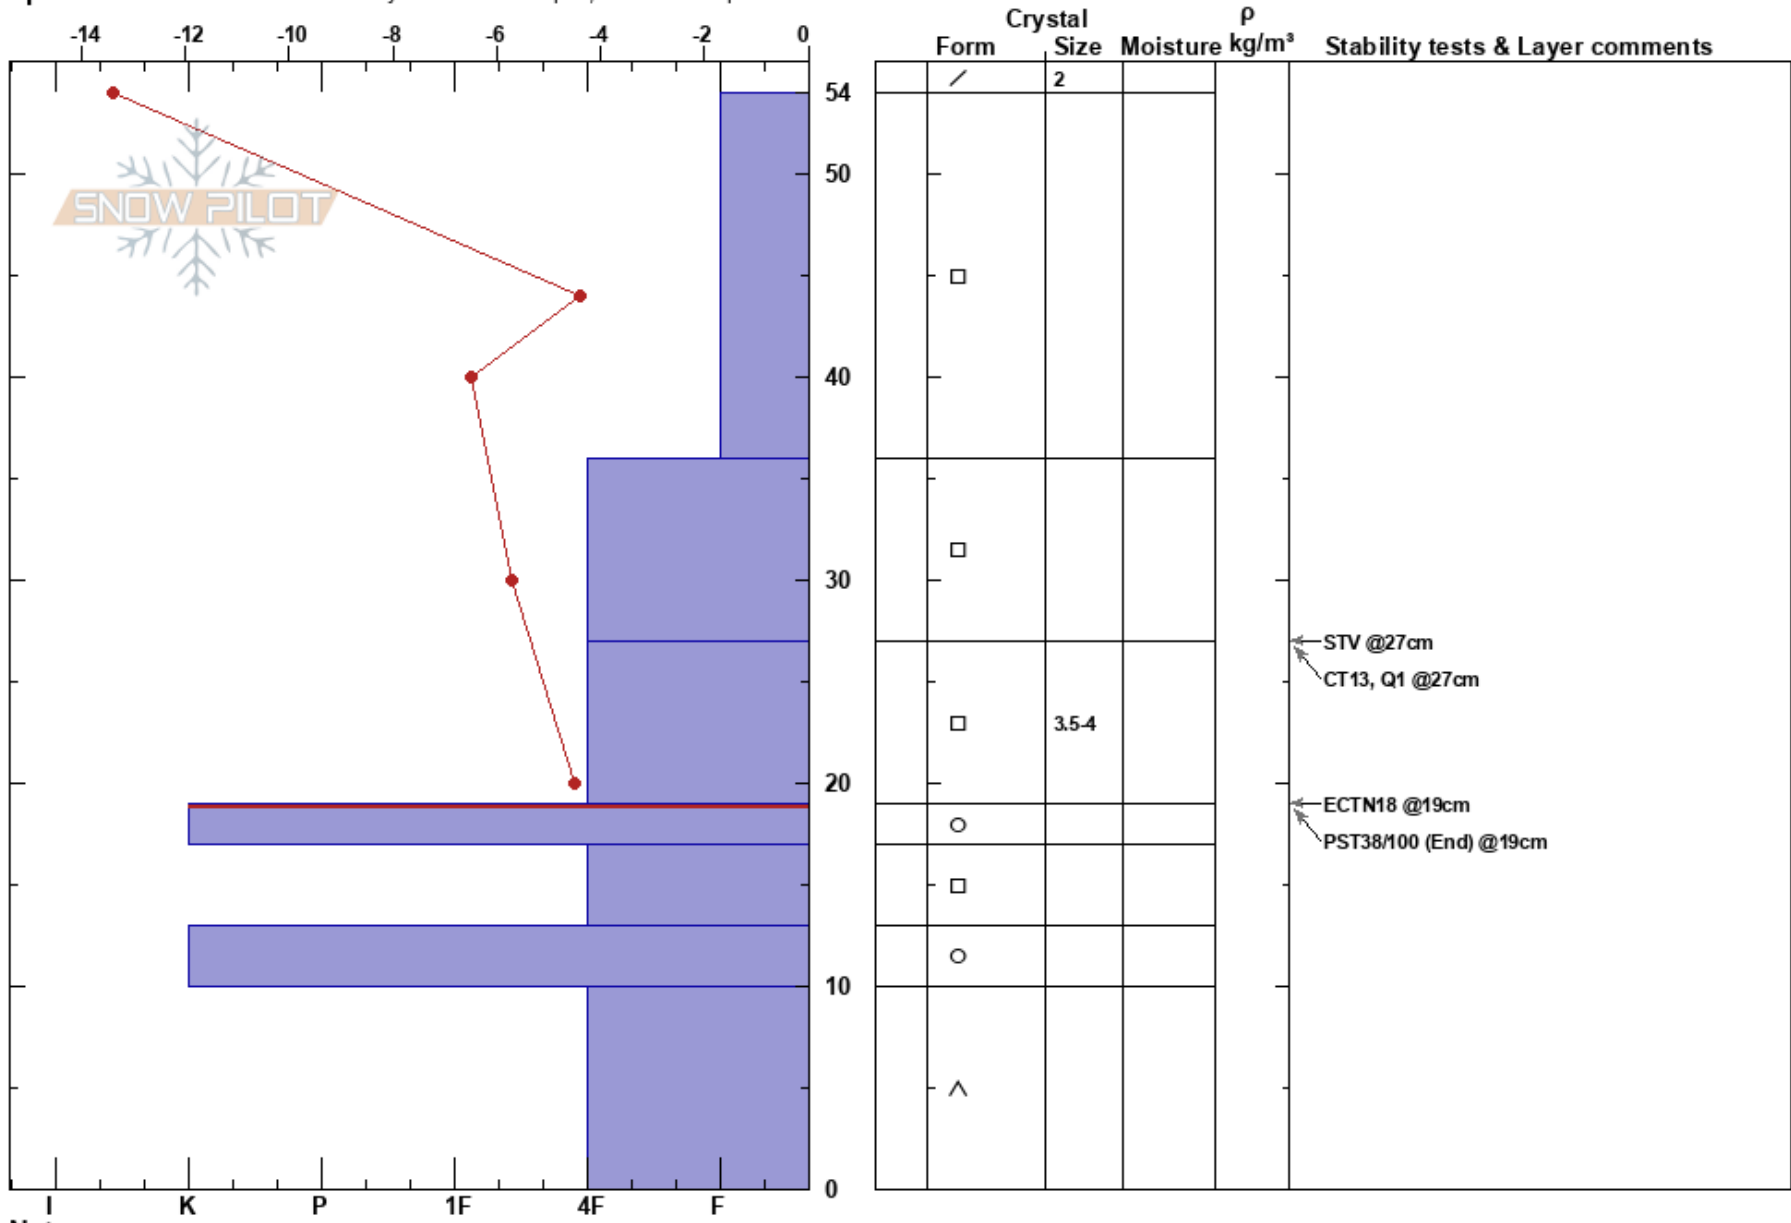

Minnehaha Creek
 San Juan Range
 CO
 Elevation: 11871 ft
 Aspect: SE
 Specifics: Recent avalanche activity on different slopes; We skied slope

Austin Finnell
 12/15/2020 - 2:00pm
 Co-ord: 37.89100N, -107.63600W
 Slope Angle: 16°
 Wind Loading: no

Stability: HS:54
 Air Temperature: -11.8°C PF:45
 Sky Cover: CLR PS:25
 Precipitation: NO
 Wind: N Calm
 Layer Notes: 19-17cm: Problematic layer

Notes: