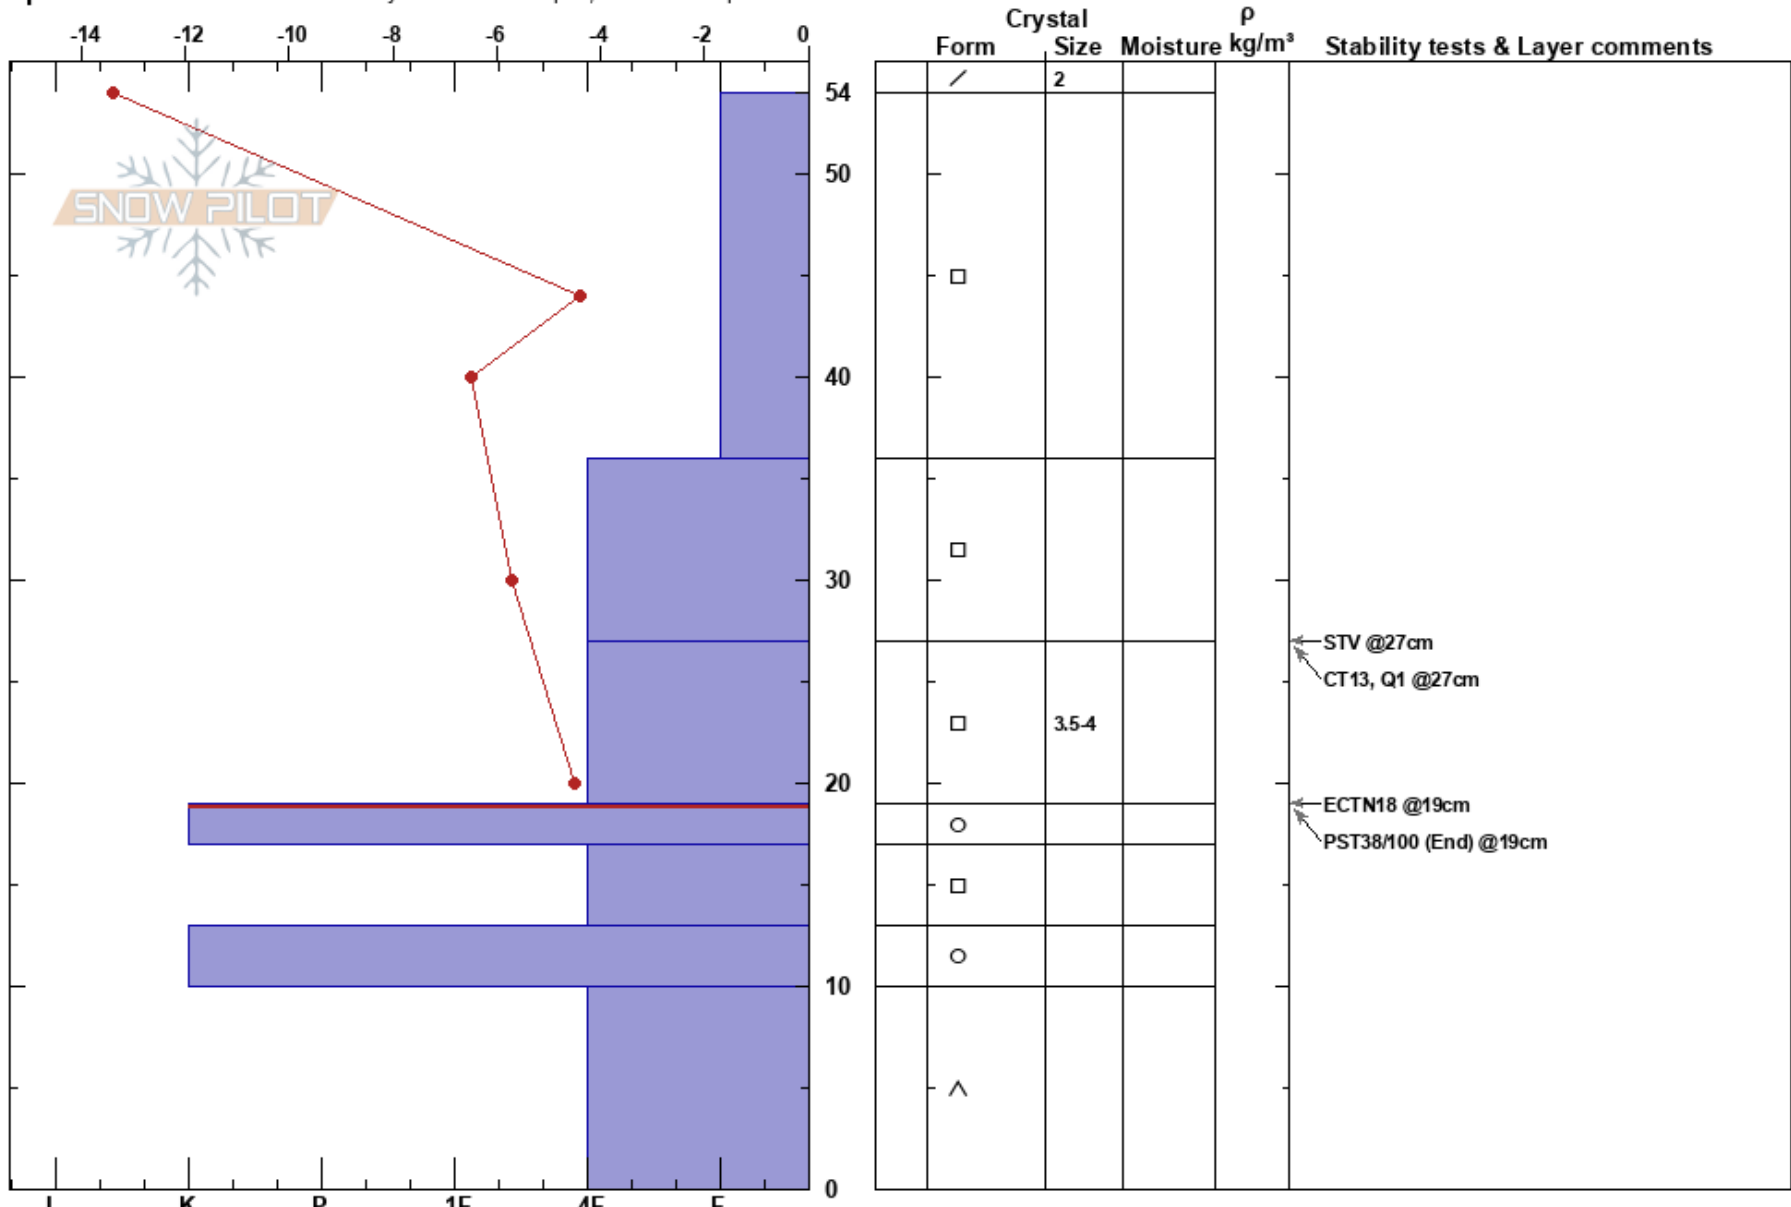

Minnehaha Creek
 San Juan Range
 CO

Austin Finnell
 12/15/2020 - 2:00pm
 Co-ord: 37.89100N, -107.63600W
 Slope Angle: 16°
 Wind Loading: no

Stability: **HS:54**
 Air Temperature: -11.8°C **PF:45**
 Sky Cover: CLR **PS:25**
 Precipitation: NO
 Wind: N Calm

Layer Notes:
 19-17cm: Problematic layer

Elevation: 11871 ft
 Aspect: SE
 Specifics: Recent avalanche activity on different slopes; We skied slope

Notes: