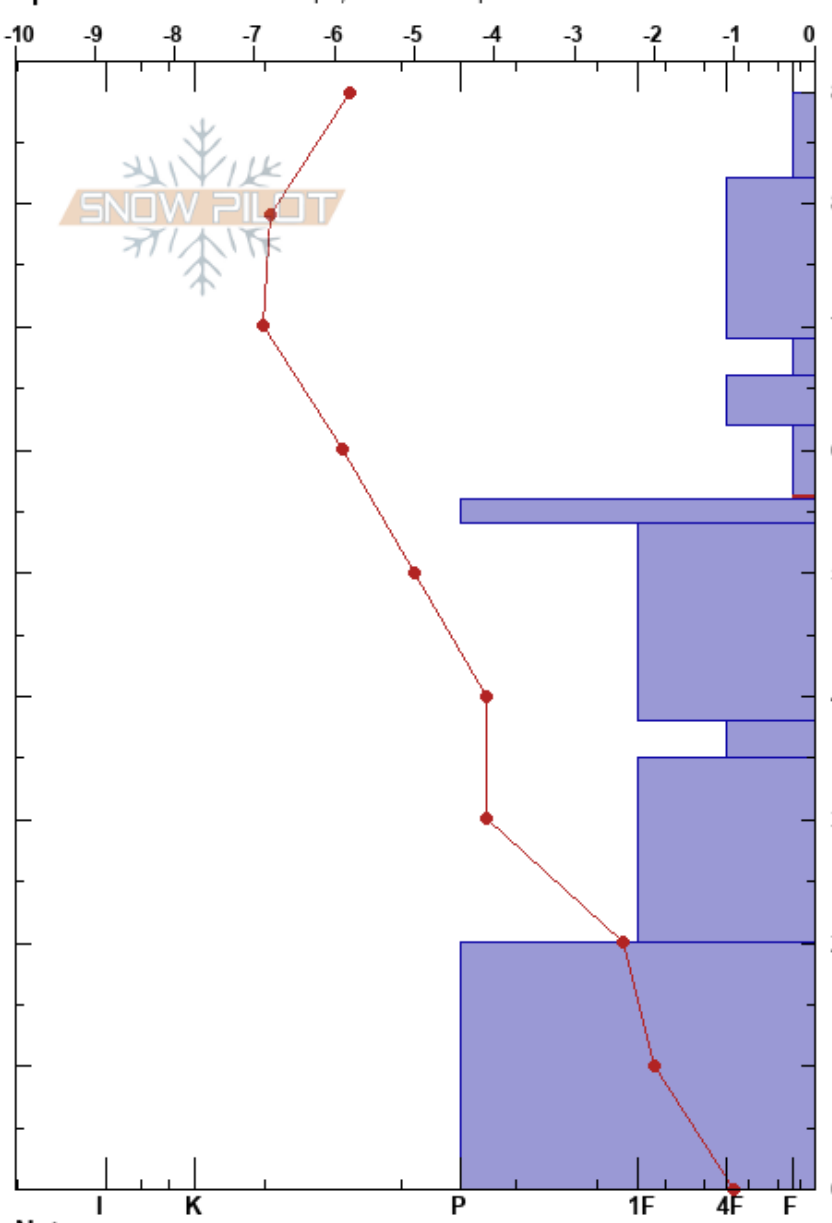

Telemark Bowl
 Teton Range
 WY
 Elevation: 8324 ft
 Aspect: E
 Specifics: Ski tracks on slope; We skied slope

Lynne Wolfe
 12/15/2020 - 1:00pm
 Co-ord: 43.49560N, -110.95316W
 Slope Angle: 29°
 Wind Loading: yes

Stability: Good
 Air Temperature: -9.6°C
 Sky Cover: OVC
 Precipitation: S1
 Wind: Calm
 HS:89
 PF:60
 PS:35
 62-56cm: Problematic layer

Depth (cm)	Crystal		Moisture	ρ kg/m³	Stability tests & Layer comments
	Form	Size			
89	*	3			
80	*	2-2.5			
70	/ (∅)	1.5-2			
66	∅	2			← CT11, RP @66cm
62	∅ (V)	2			
56	□	1			← ECTN19 @56cm finally saw SH i
40	☐	1			
30	☐	2			
20	☐	2			
10	■ (☐)	2(2)			

Notes: Calm at pit site, blowing M at 9000'