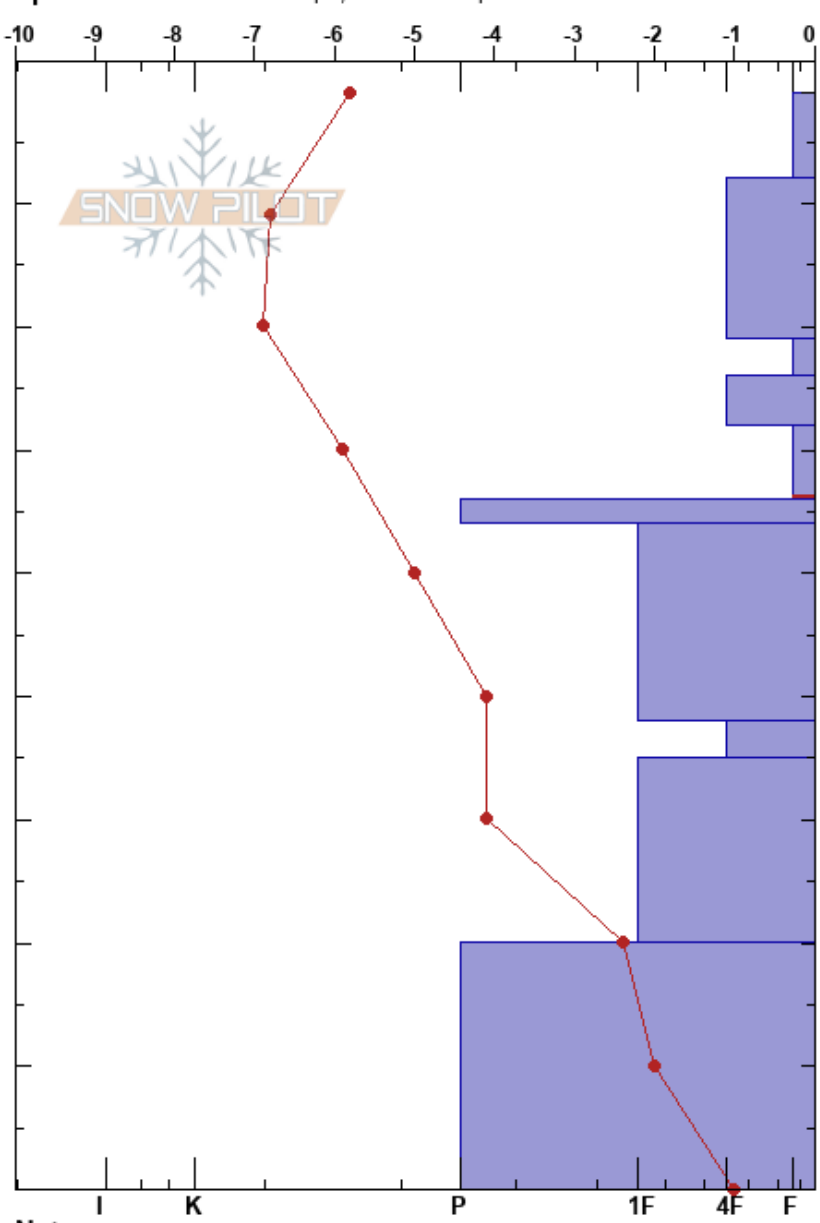

Telemark Bowl
 Teton Range
 WY
 Elevation: 8324 ft
 Aspect: E
 Specifics: Ski tracks on slope; We skied slope

Lynne Wolfe
 12/15/2020 - 1:00pm
 Co-ord: 43.49560N, -110.95316W
 Slope Angle: 29°
 Wind Loading: yes

Stability: Good
 Air Temperature: -9.6°C
 Sky Cover: OVC
 Precipitation: S1
 Wind: Calm
 HS:89
 PF:60
 PS:35
 62-56cm: Problematic layer

Form	Crystal Size	Moisture	ρ kg/m ³	Stability tests & Layer comments
*	3			
*	2-2.5			
/ (∅)	1.5-2			
∅	2			← CT11, RP @66cm
∅ (V)	2			
□	1			← ECTN19 @56cm finally saw SH i
☐	1			
☐	2			
☐	2			
■ (☐)	2(2)			

Notes: Calm at pit site, blowing M at 9000'