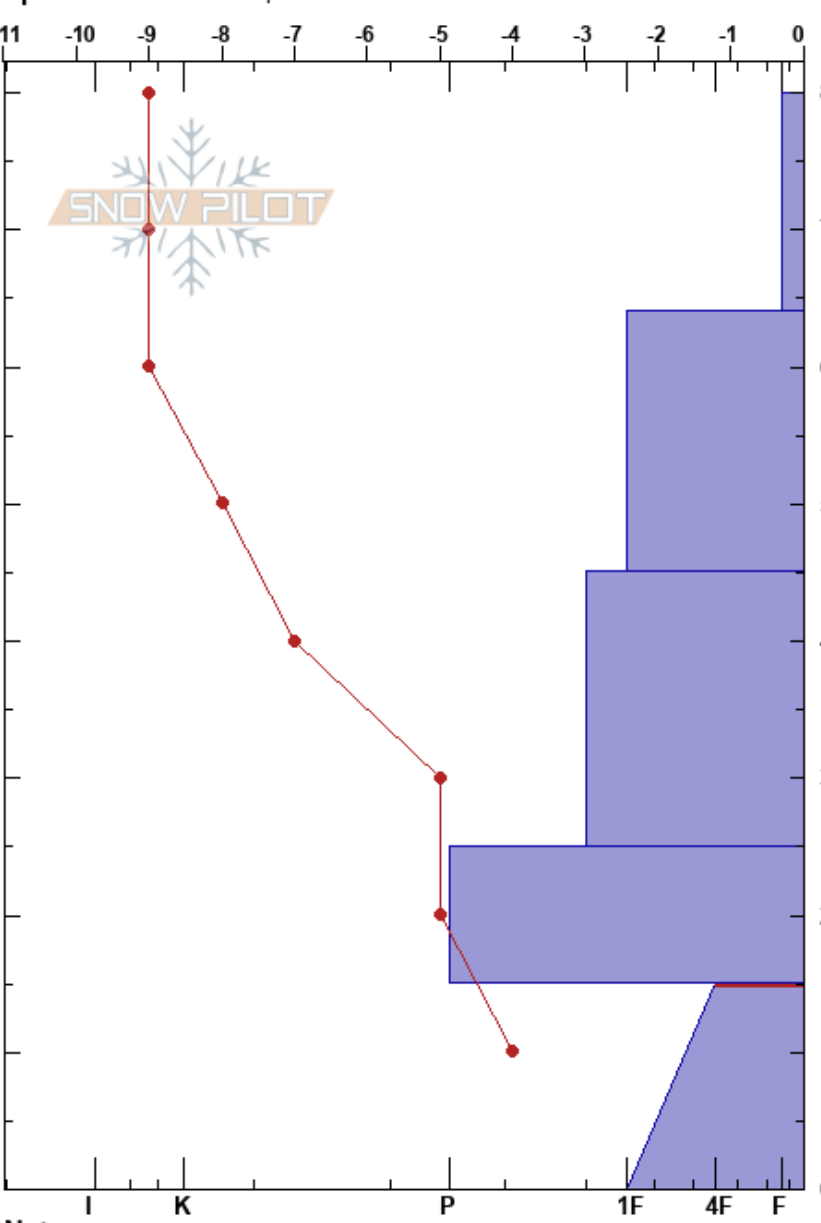

Below Ramp Area
 Bridger Range
 MT
 Elevation: 2315 m
 Aspect: E
 Specifics: We skied slope

Owen Miller
 12/15/2020 - 3:00pm
 Co-ord: 45.82751N, -110.92611W
 Slope Angle: 15°
 Wind Loading: no

Stability: Good
 Air Temperature:
 Sky Cover: BKN
 Precipitation: S1
 Wind: S Light Breeze

HS:80
 Layer Notes:
 15-0cm: Problematic layer

Form	Crystal		ρ kg/m ³	Stability tests & Layer comments
	Size	Moisture		
/	0.5-1	D		
•	1	D		
•	1	D		
•	1.5	D		
☐	(2)	D		

Notes: I K P 1F 4F F

ECTX