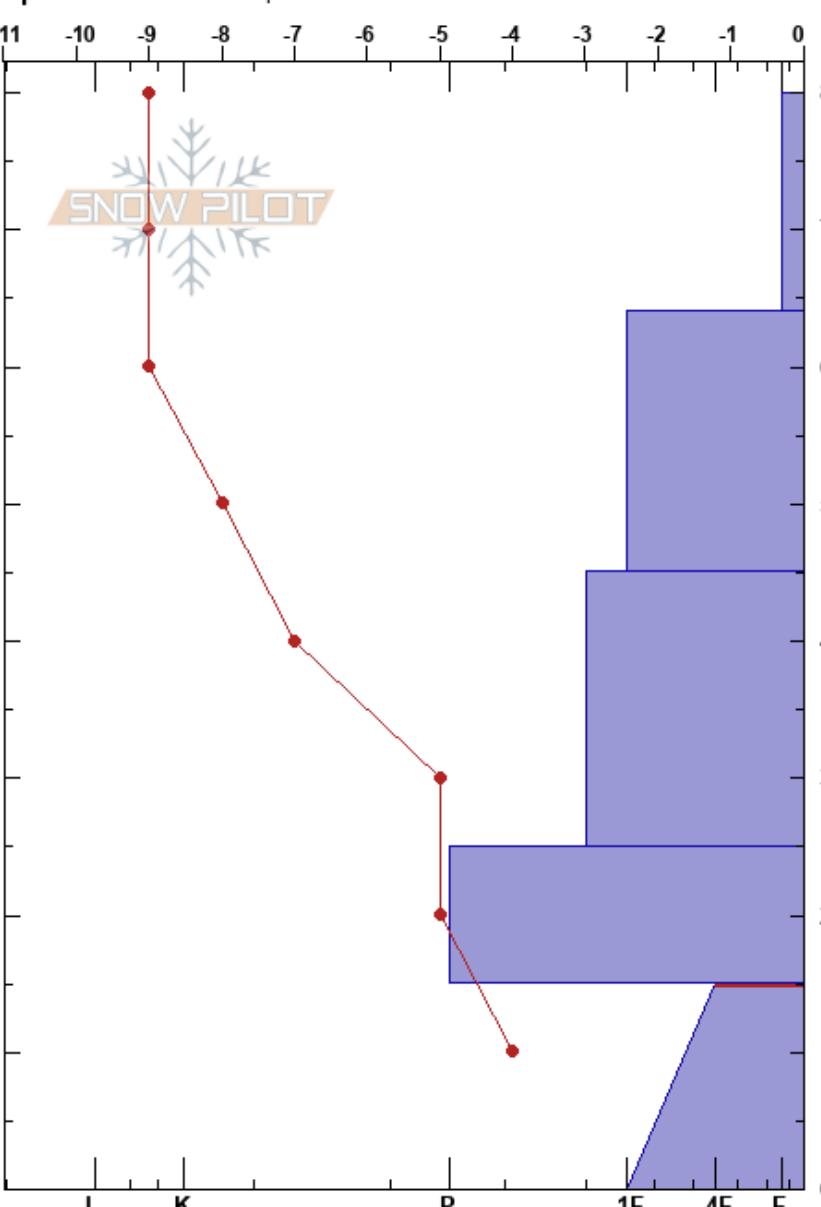

Below Ramp Area
 Bridger Range
 MT
 Elevation: 2315 m
 Aspect: E
 Specifics: We skied slope

Owen Miller
 12/15/2020 - 3:00pm
 Co-ord: 45.82751N, -110.92611W
 Slope Angle: 15°
 Wind Loading: no

Stability: Good
 Air Temperature:
 Sky Cover: BKN
 Precipitation: S1
 Wind: S Light Breeze

HS:80
 Layer Notes:
 15-0cm: Problematic layer

Form	Crystal		ρ kg/m ³	Stability tests & Layer comments
	Size	Moisture		
/	0.5-1	D		
•	1	D		
•	1	D		
•	1.5	D		
☉	(2)	D		

Notes: I K P 1F 4F F

ECTX