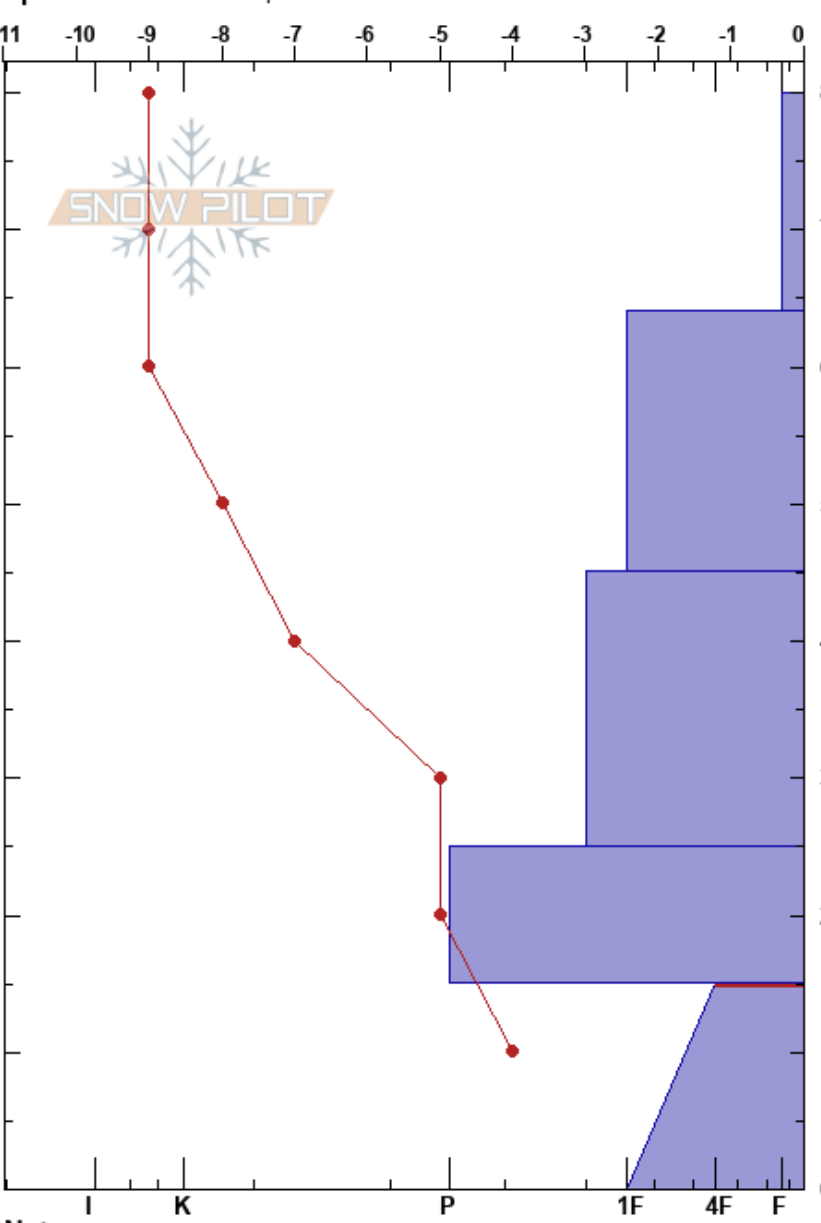

Below Ramp Area  
 Bridger Range  
 MT  
 Elevation: 2315 m  
 Aspect: E  
 Specifics: We skied slope

Owen Miller  
 12/15/2020 - 3:00pm  
 Co-ord: 45.82751N, -110.92611W  
 Slope Angle: 15°  
 Wind Loading: no

Stability: Good  
 Air Temperature:  
 Sky Cover: BKN  
 Precipitation: S1  
 Wind: S Light Breeze

HS:80  
 Layer Notes:  
 15-0cm: Problematic layer

Form	Crystal		$\rho$ kg/m <sup>3</sup>	Stability tests & Layer comments
	Size	Moisture		
/	0.5-1	D		
•	1	D		
•	1	D		
•	1.5	D		
☐	(2)	D		