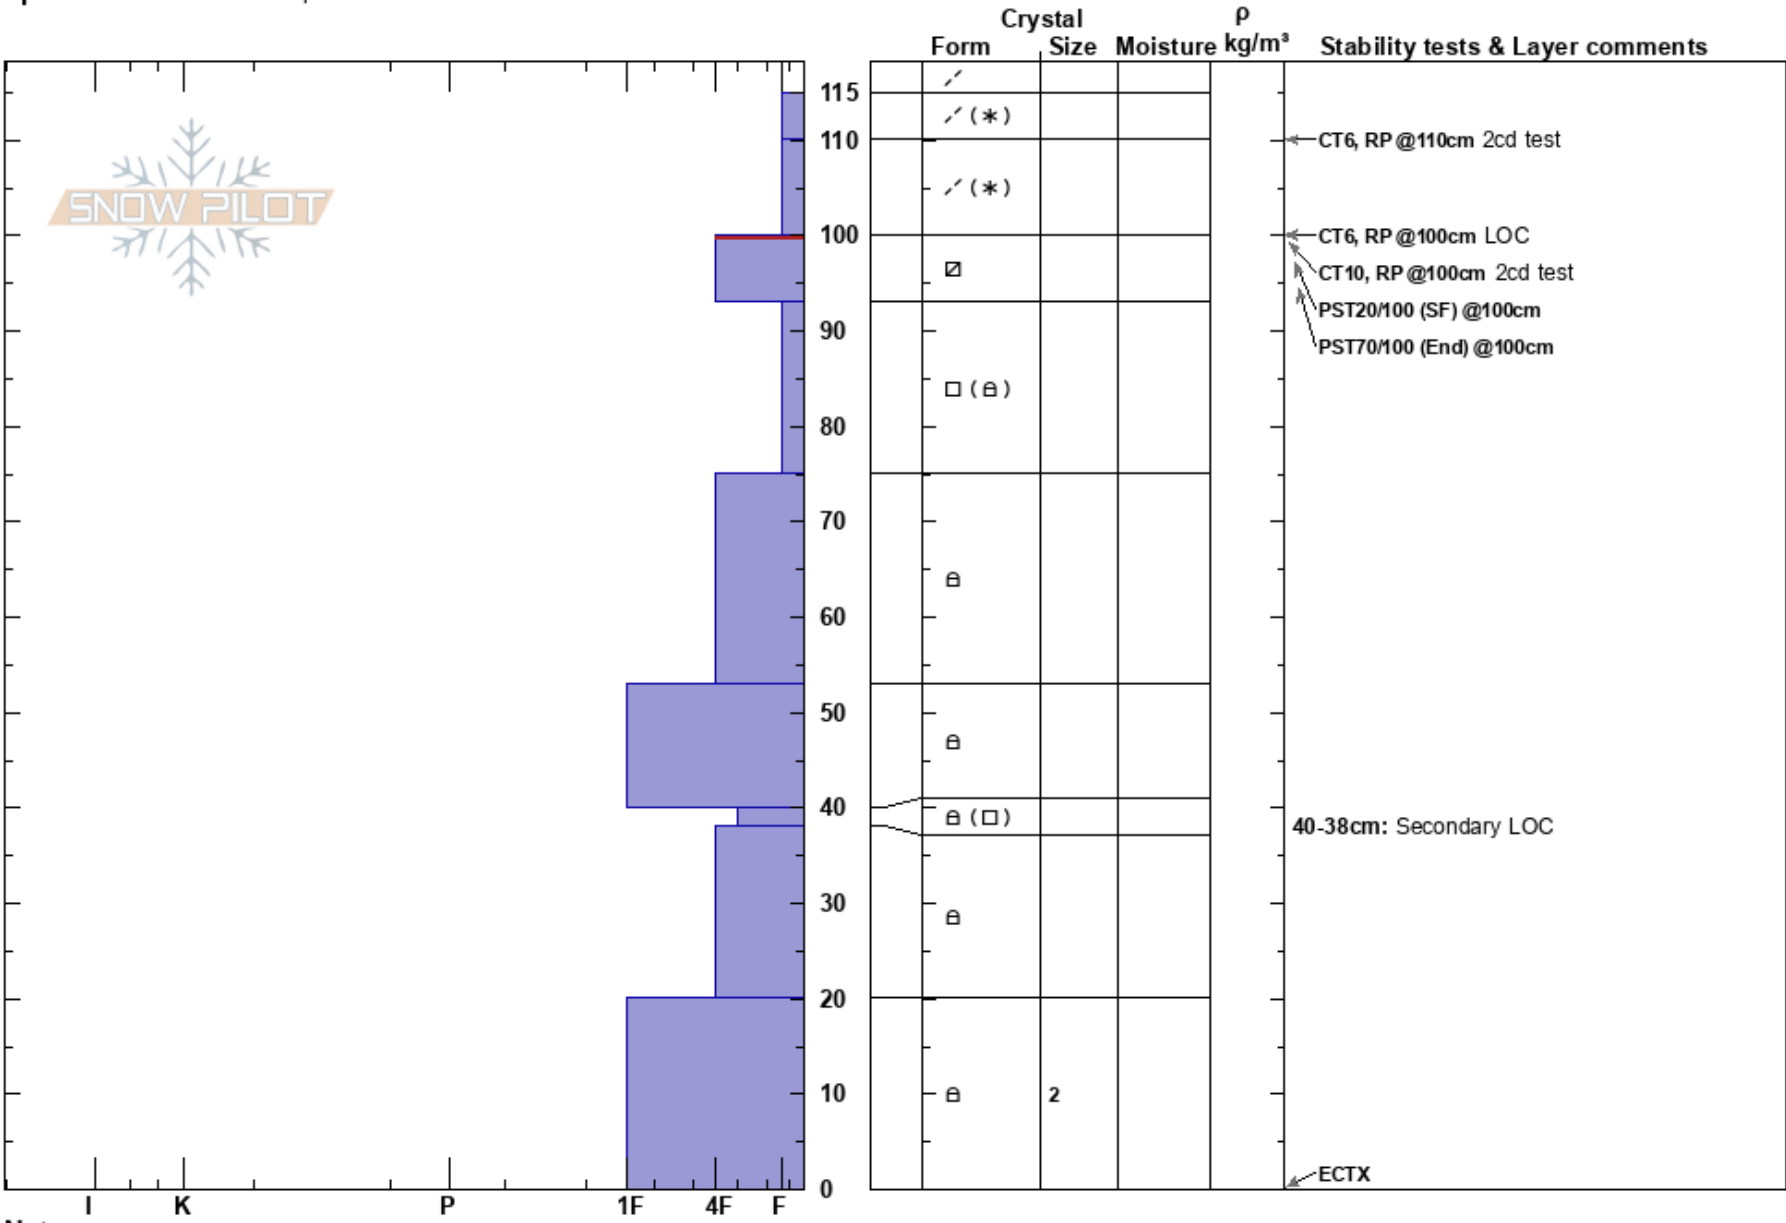

Paranoia Bootpack
 Teton Range
 WY
 Elevation: 9587 ft
 Aspect: NW
 Specifics: Ski tracks on slope

Dan Corn
 12/15/2020 - 9:50am
 Co-ord: 43.58721N, -110.87692W
 Slope Angle: 33°
 Wind Loading: yes

Stability: Good
 Air Temperature:
 Sky Cover: OVC
 Precipitation: S-1
 Wind: W Moderate

HS:115
 PF:80
 PS:25
 100-93cm: 12/12 PWL
 100-93cm: Problematic layer
 40-38cm: Secondary LOC

Notes: