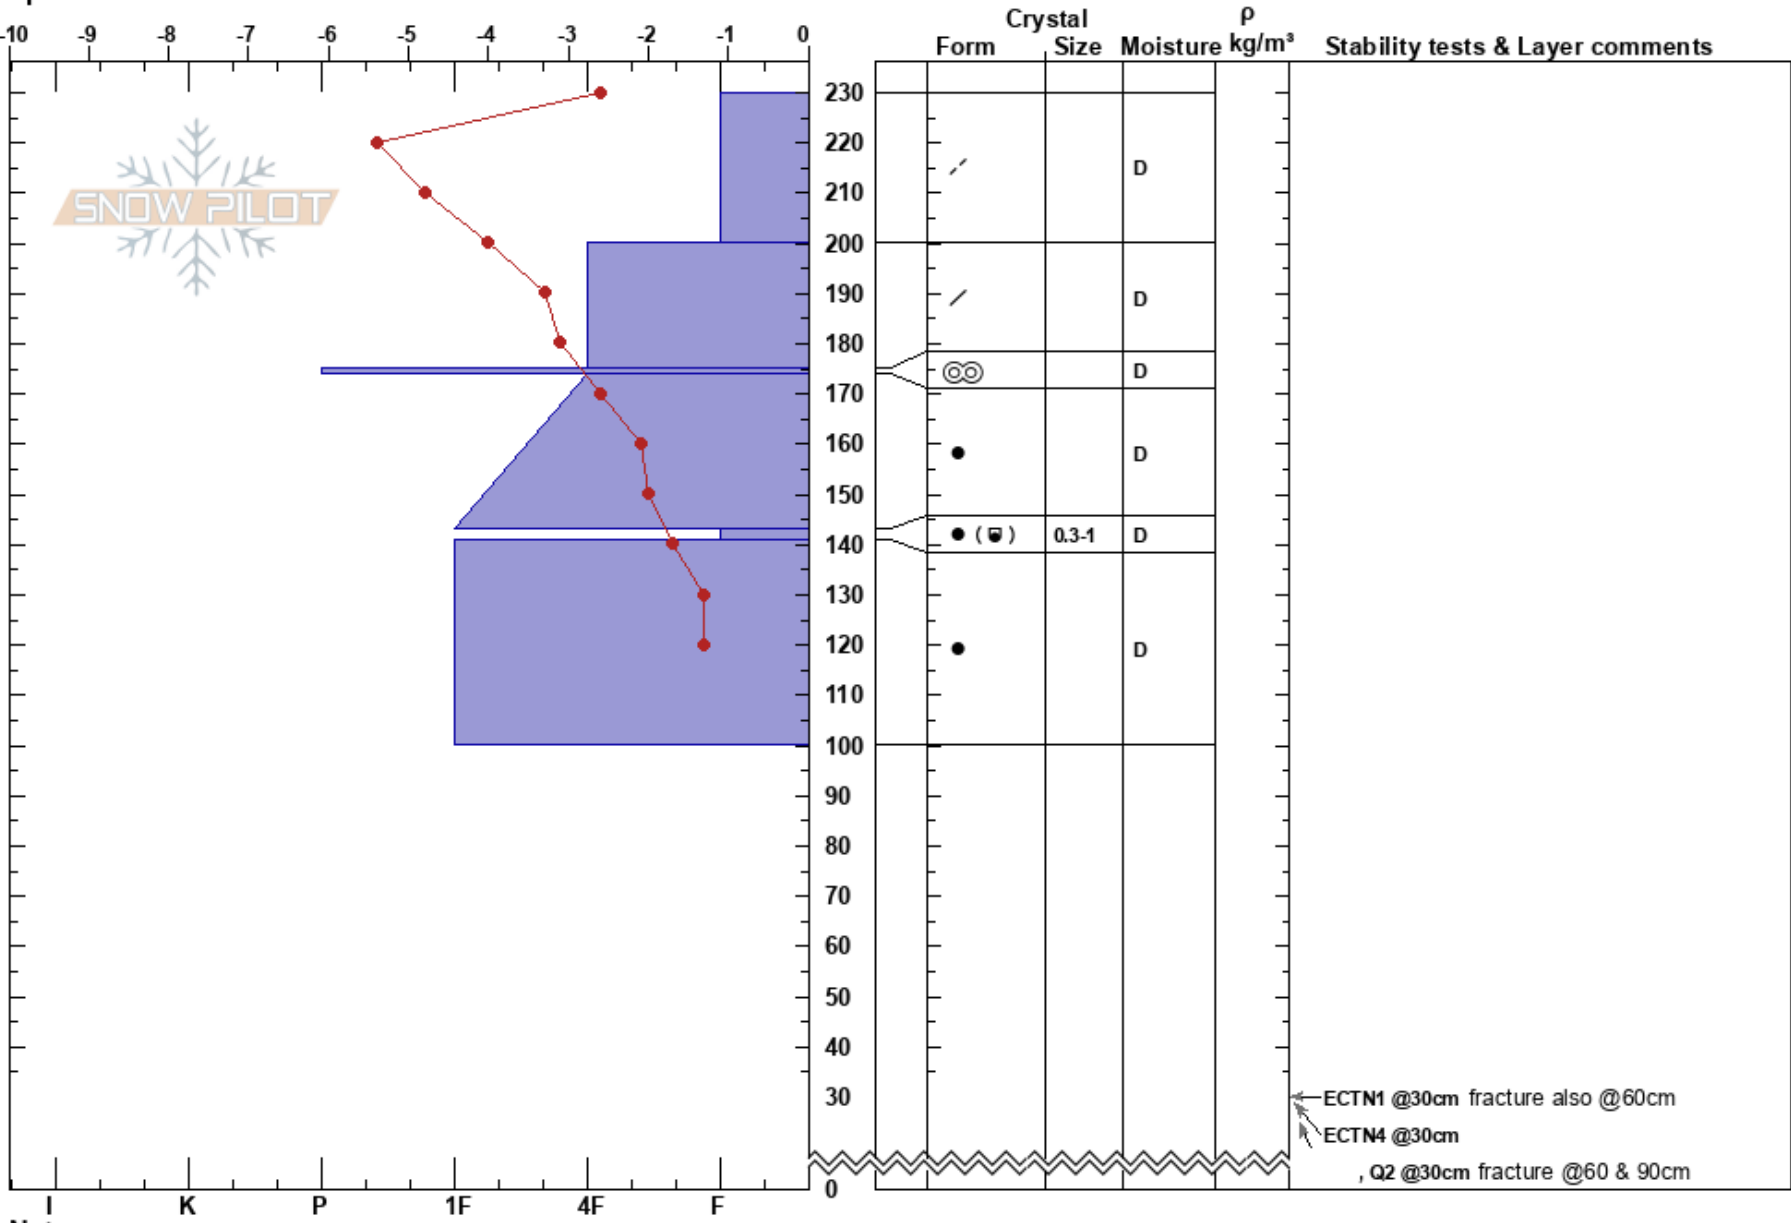

Nordfjellet 400  
 Ringvassøya  
 Norway  
 Elevation: 370 m  
 Aspect: 150°  
 Specifics:

Harvey Goodwin  
 30/03/2017 - 10:20  
 Co-ord: 69.84290N, 19.28900E  
 Slope Angle: 25°  
 Wind Loading: yes

Stability: **HS:230** **Layer Notes:**  
 Air Temperature: **PS: 20** 230-200cm: Problematic layer  
 Sky Cover:  
 Precipitation: S2  
 Wind: NW Strong

Notes: precipitation snow mixed with hail