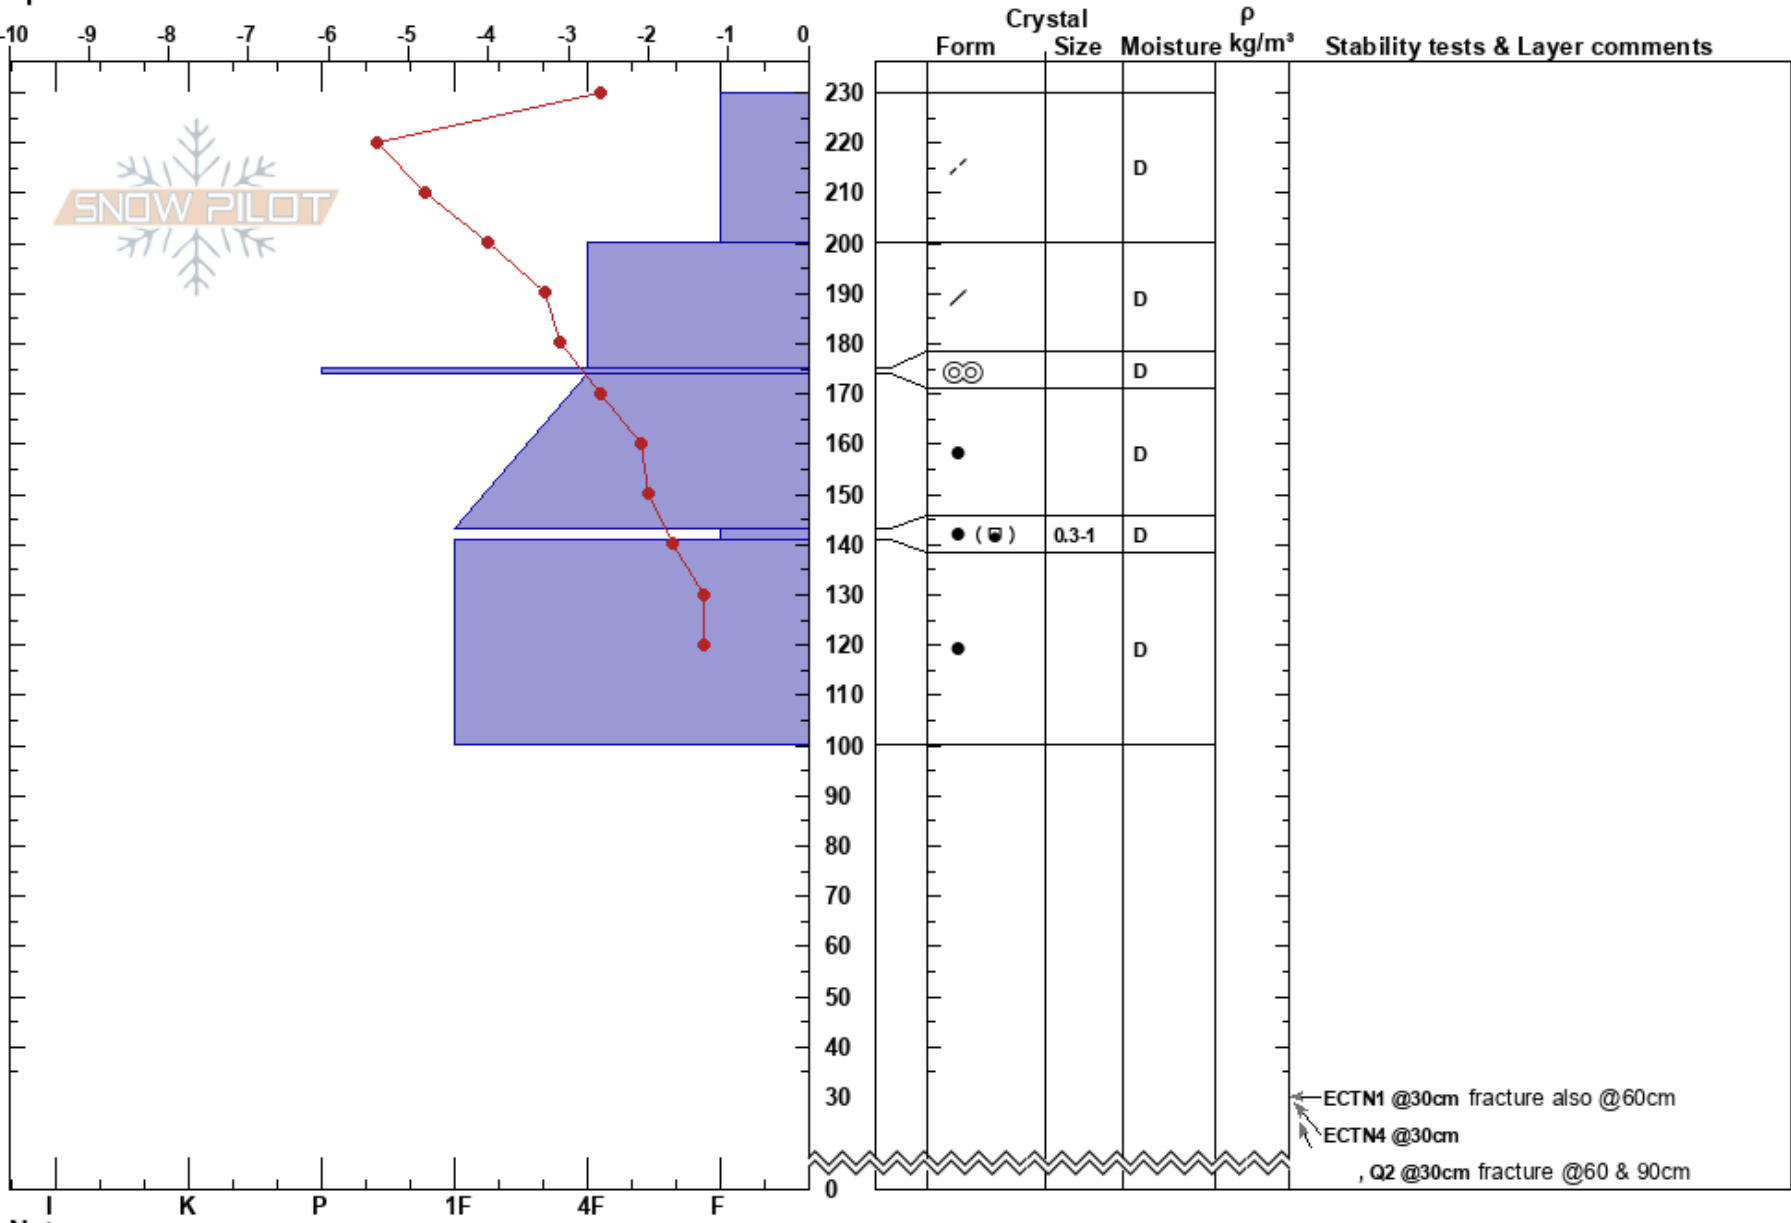

Nordfjellet 400
 Ringvassøya
 Norway
 Elevation: 370 m
 Aspect: 150°
 Specifics:

Harvey Goodwin
 30/03/2017 - 10:20
 Co-ord: 69.84290N, 19.28900E
 Slope Angle: 25°
 Wind Loading: yes

Stability: **HS:230** **Layer Notes:**
 Air Temperature: **PS: 20** 230-200cm:Problematic layer
 Sky Cover:
 Precipitation: S2
 Wind: NW Strong

Notes: precipitation snow mixed with hail