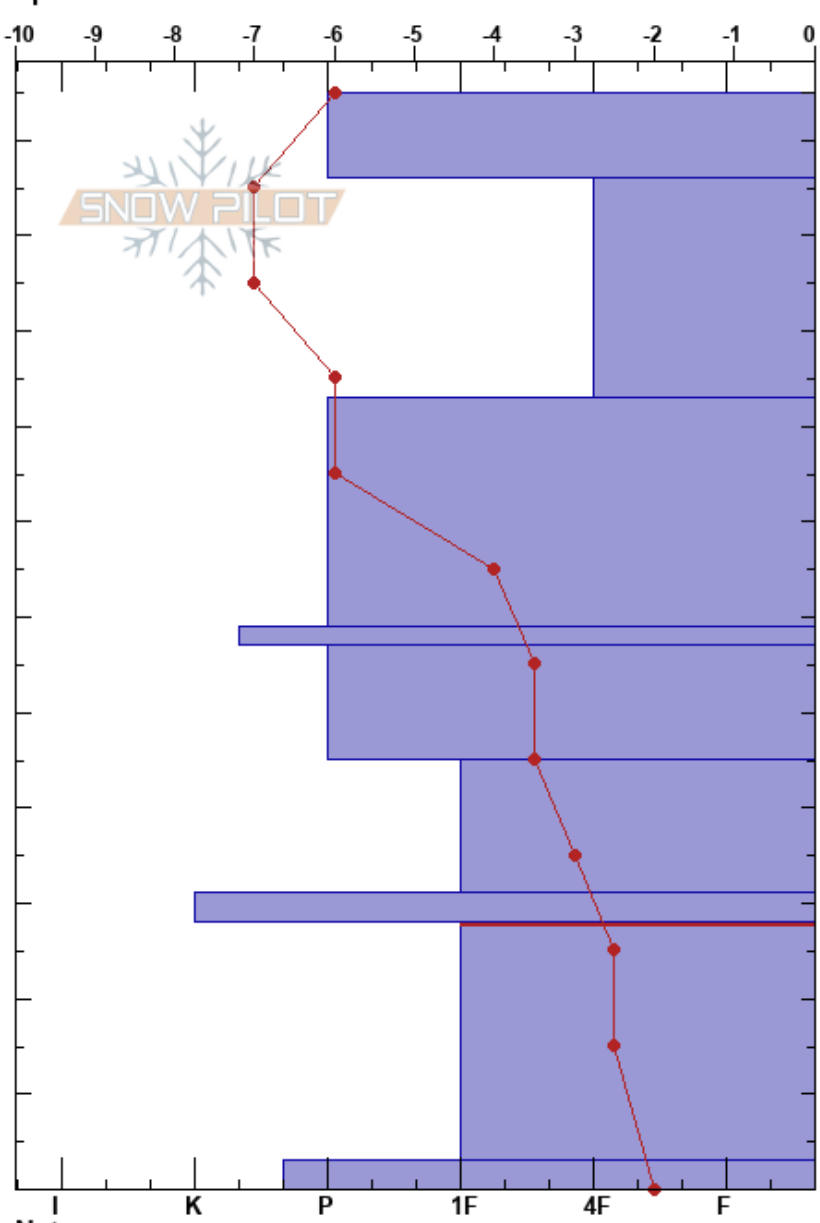

White Wing NE winddep
 Eastern Sierra Nevada
 CA
 Elevation: 9539 ft
 Aspect: 45°
 Specifics:

josh feinberg
 12/15/2020 - 12:30am
 Co-ord: 37.73045N, -119.03798E
 Slope Angle: 25°
 Wind Loading:

Stability:
 Air Temperature: 1.5°C
 Sky Cover: BKN
 Precipitation: NO
 Wind: Calm

HS:115
 PF:35 28-3cm: Problematic layer

Form	Crystal Size	Moisture	ρ kg/m ³	Stability tests & Layer comments
/	0.5			
/	0.5			
/				
/				
⊙				
□	0.5			
□	0.5			
⊙				← ECTN27 @28cm
□	1.5			
□	1			

Notes: