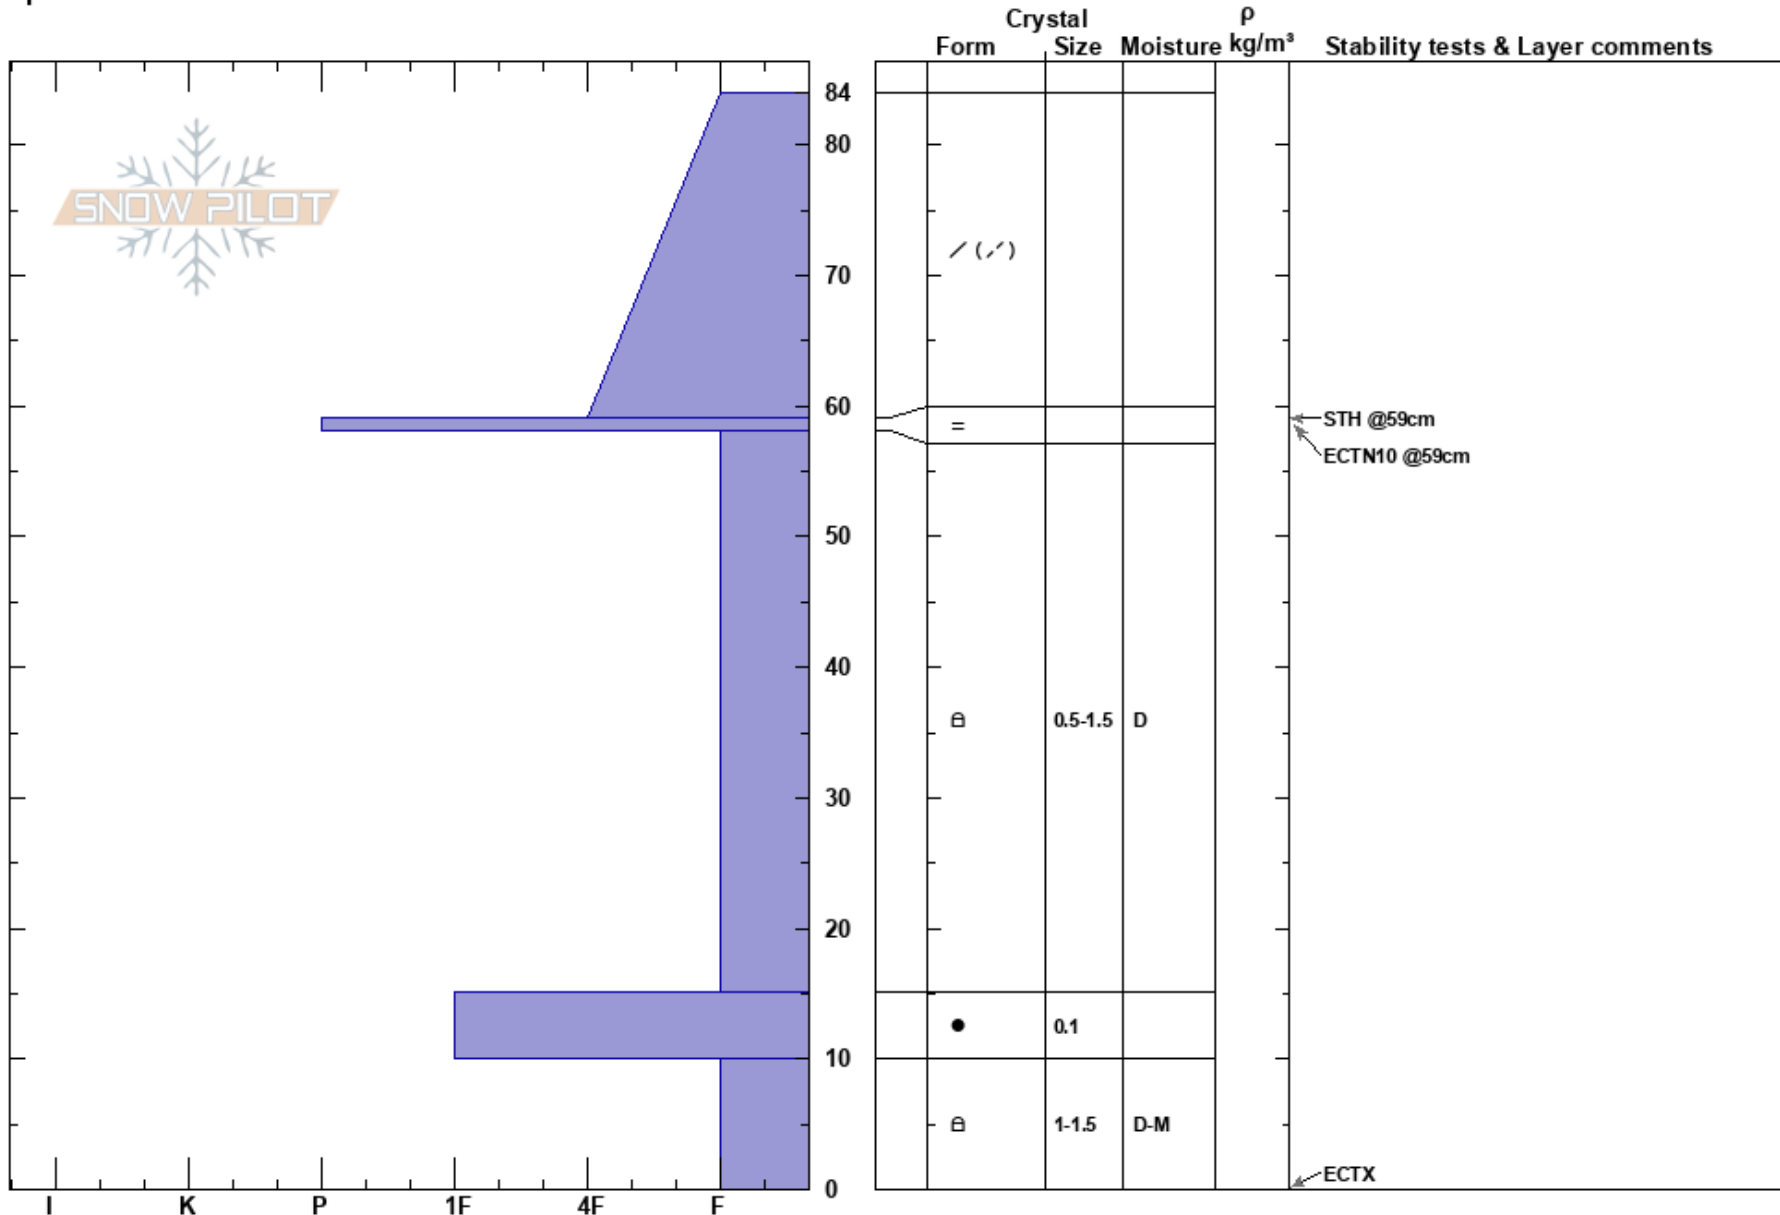

Mt Judah
 Donner Pass Area
 CA
 Elevation: 7828 ft
 Aspect: NE
 Specifics:

Jake Palmer
 12/15/2020 - 11:00am
 Co-ord: 39.30682N, -120.31777W
 Slope Angle: 20°
 Wind Loading: previous

Stability: Fair
 Air Temperature: 2°C
 Sky Cover: SCT
 Precipitation: NO
 Wind: SW Light Breeze

HS:84
 PF:55 58-15cm:Problematic layer
 PS:10

Notes: Pit was dug in a sheltered NE slope just above wildflower ridge.