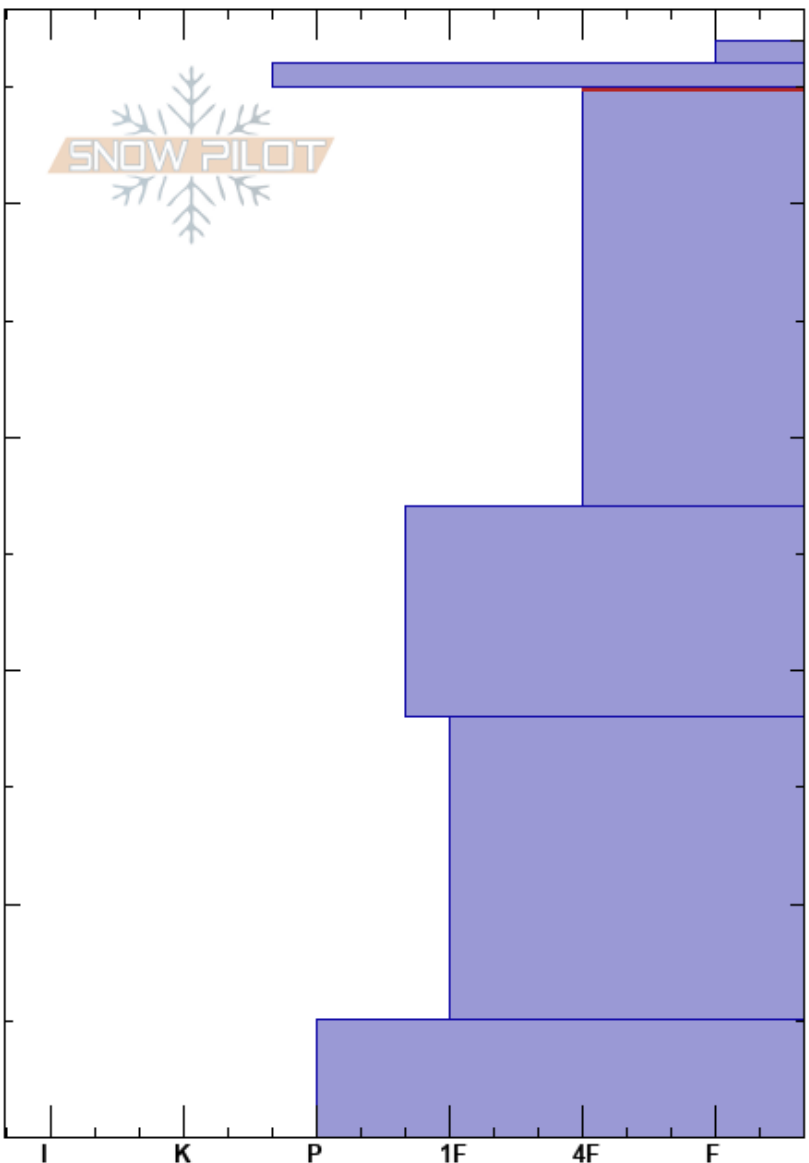

Top Strawberry
 Northern Wasatch
 UT
 Elevation: 9100 ft
 Aspect: NE
 Specifics:

Frank Waikart
 12/15/2020 - 10:00am
 Co-ord:
 Slope Angle: 30°
 Wind Loading:

Stability:
 Air Temperature: -12°C
 Sky Cover: OVC
 Precipitation: NO
 Wind: SW Light Breeze

HS:47
 Layer Notes:
 45-27cm: Problematic layer

Crystal Form	Crystal Size	Moisture	ρ kg/m ³	Stability tests & Layer comments
V				
⊙⊙				← CTV, Q2 @ 45cm
□				
□				
□				
□				← STM @ 5cm

Notes: