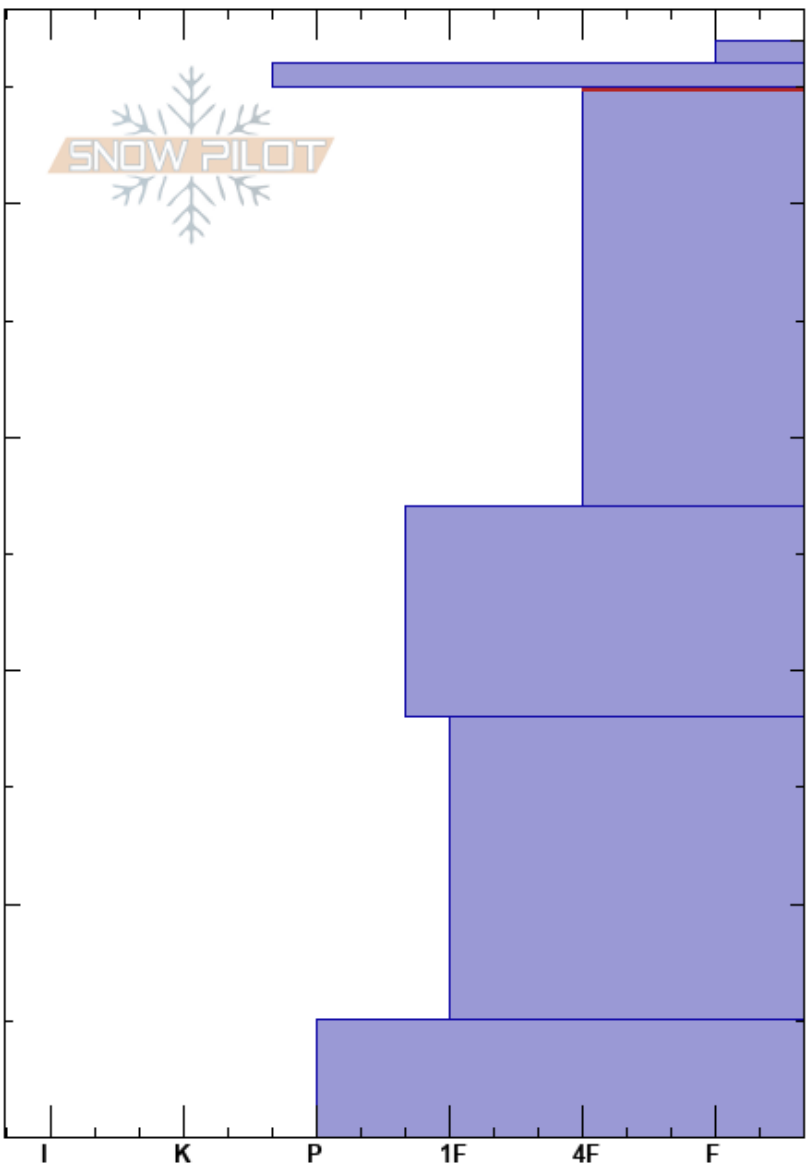

Top Strawberry  
 Northern Wasatch  
 UT  
 Elevation: 9100 ft  
 Aspect: NE  
 Specifics:

Frank Waikart  
 12/15/2020 - 10:00am  
 Co-ord:  
 Slope Angle: 30°  
 Wind Loading:

Stability:  
 Air Temperature: -12°C  
 Sky Cover: OVC  
 Precipitation: NO  
 Wind: SW Light Breeze

HS:47  
 Layer Notes:  
 45-27cm: Problematic layer

Crystal Form	Crystal Size	Moisture	$\rho$ kg/m <sup>3</sup>	Stability tests & Layer comments
V				
⊙⊙				← CTV, Q2 @45cm
□				
□				
□				
□				← STM @5cm