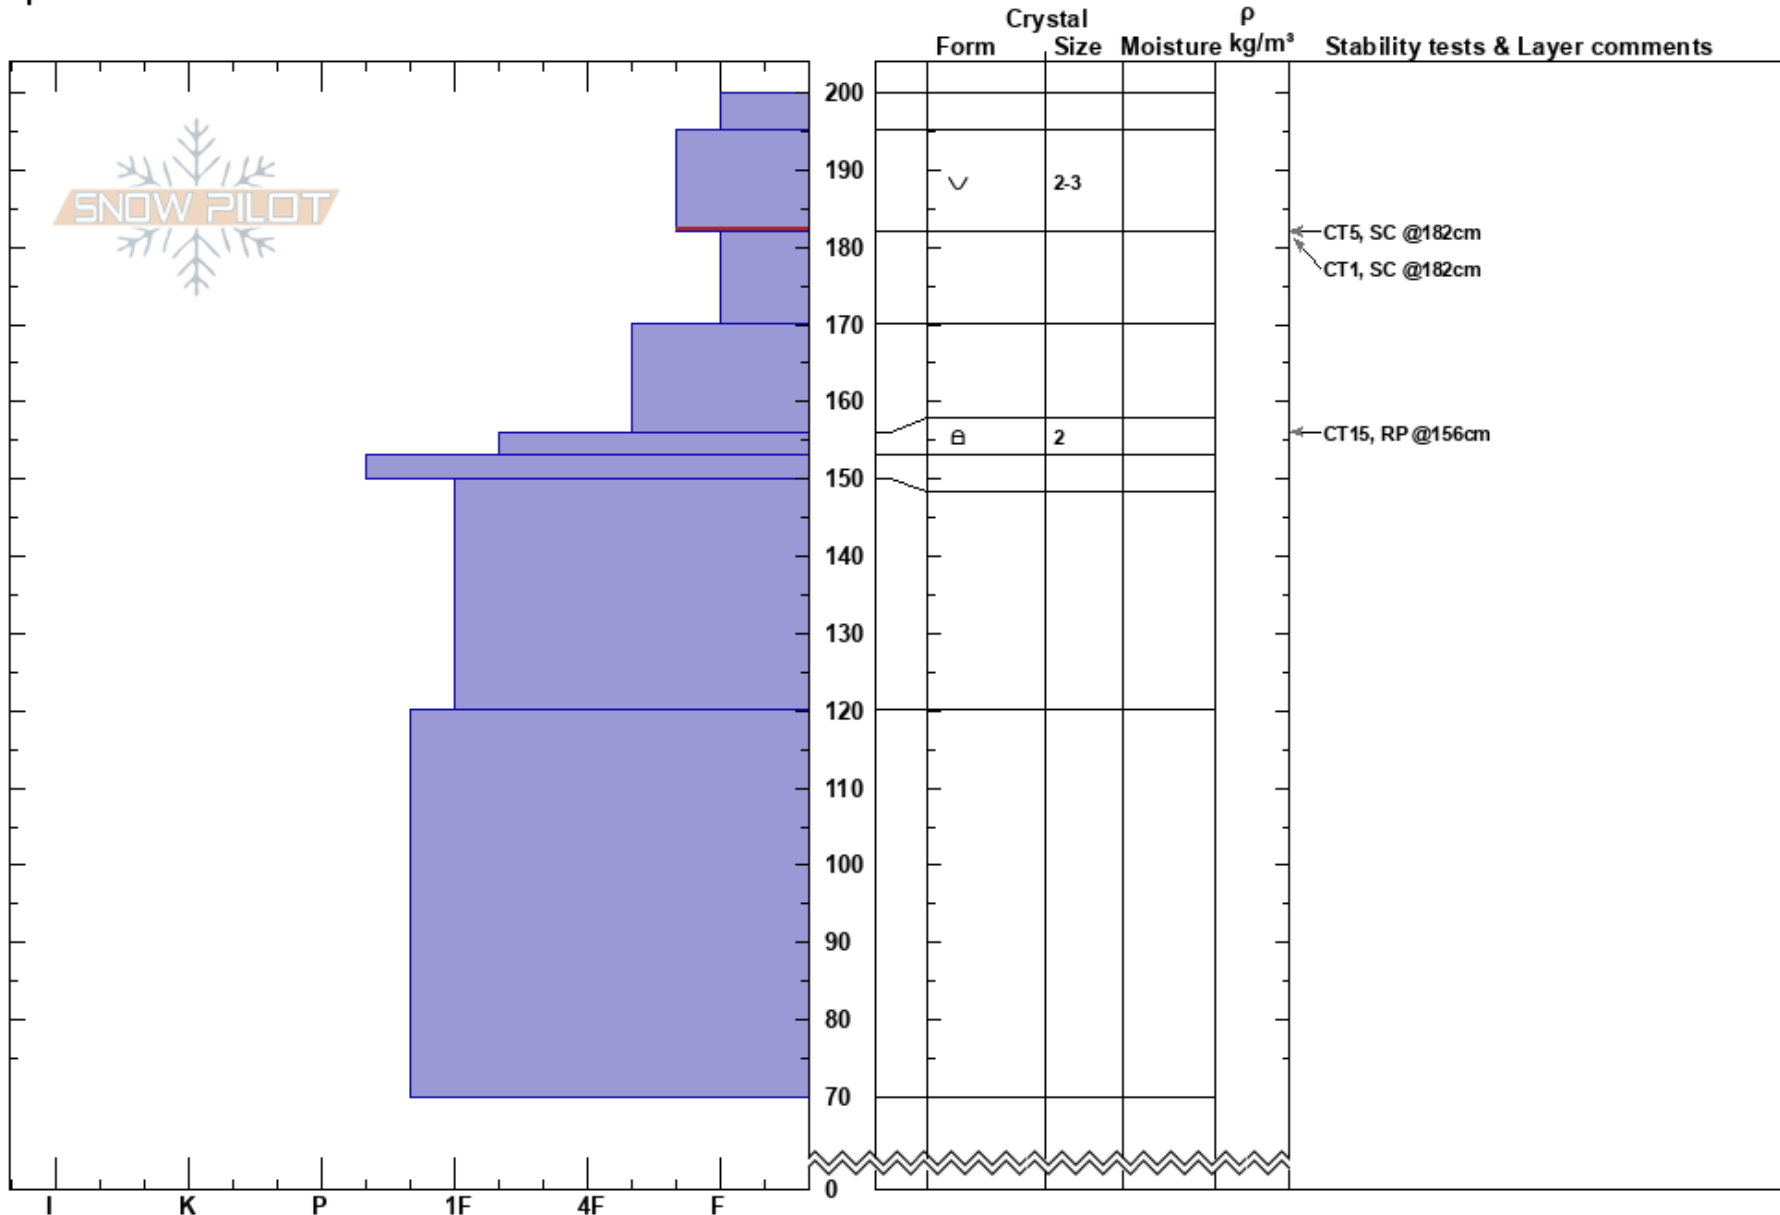

McGill Shoulder  
 Storm Mtn  
 BC  
 Elevation: 2050 m  
 Aspect: 315°  
 Specifics:

Coulter Austin  
 15/12/2020 - 12:30  
 Co-ord:  
 Slope Angle: 36°  
 Wind Loading: previous

Stability: **HS:200**  
 Air Temperature: -9.8°C **PF:30** 195-182cm:Problematic layer  
 Sky Cover: OVC **PS:20**  
 Precipitation: S1  
 Wind: S Moderate

Layer Notes:

Notes: