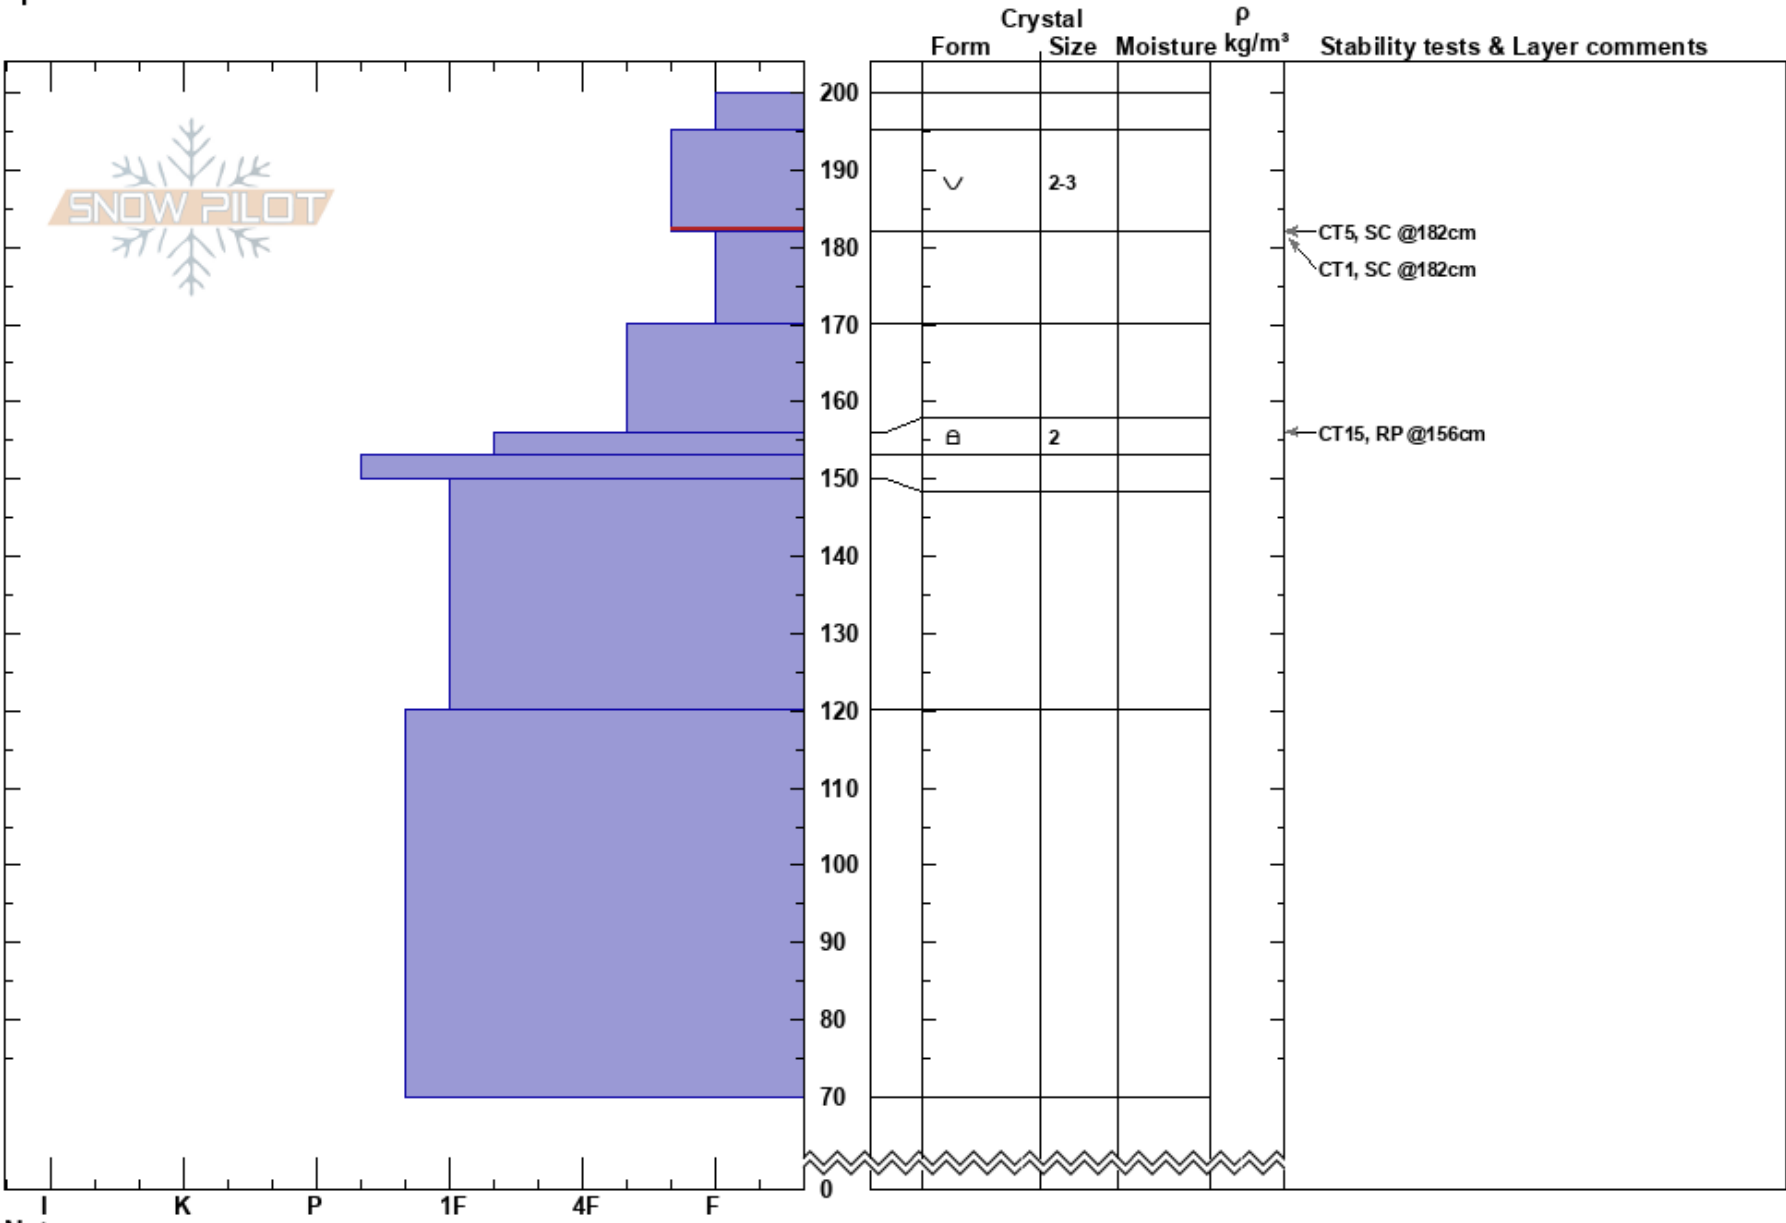

McGill Shoulder
 Storm Mtn
 BC
 Elevation: 2050 m
 Aspect: 315°
 Specifics:

Coulter Austin
 15/12/2020 - 12:30
 Co-ord:
 Slope Angle: 36°
 Wind Loading: previous

Stability: **HS:200**
 Air Temperature: -9.8°C **PF:30** 195-182cm:Problematic layer
 Sky Cover: OVC **PS:20**
 Precipitation: S1
 Wind: S Moderate

Layer Notes:

Notes: