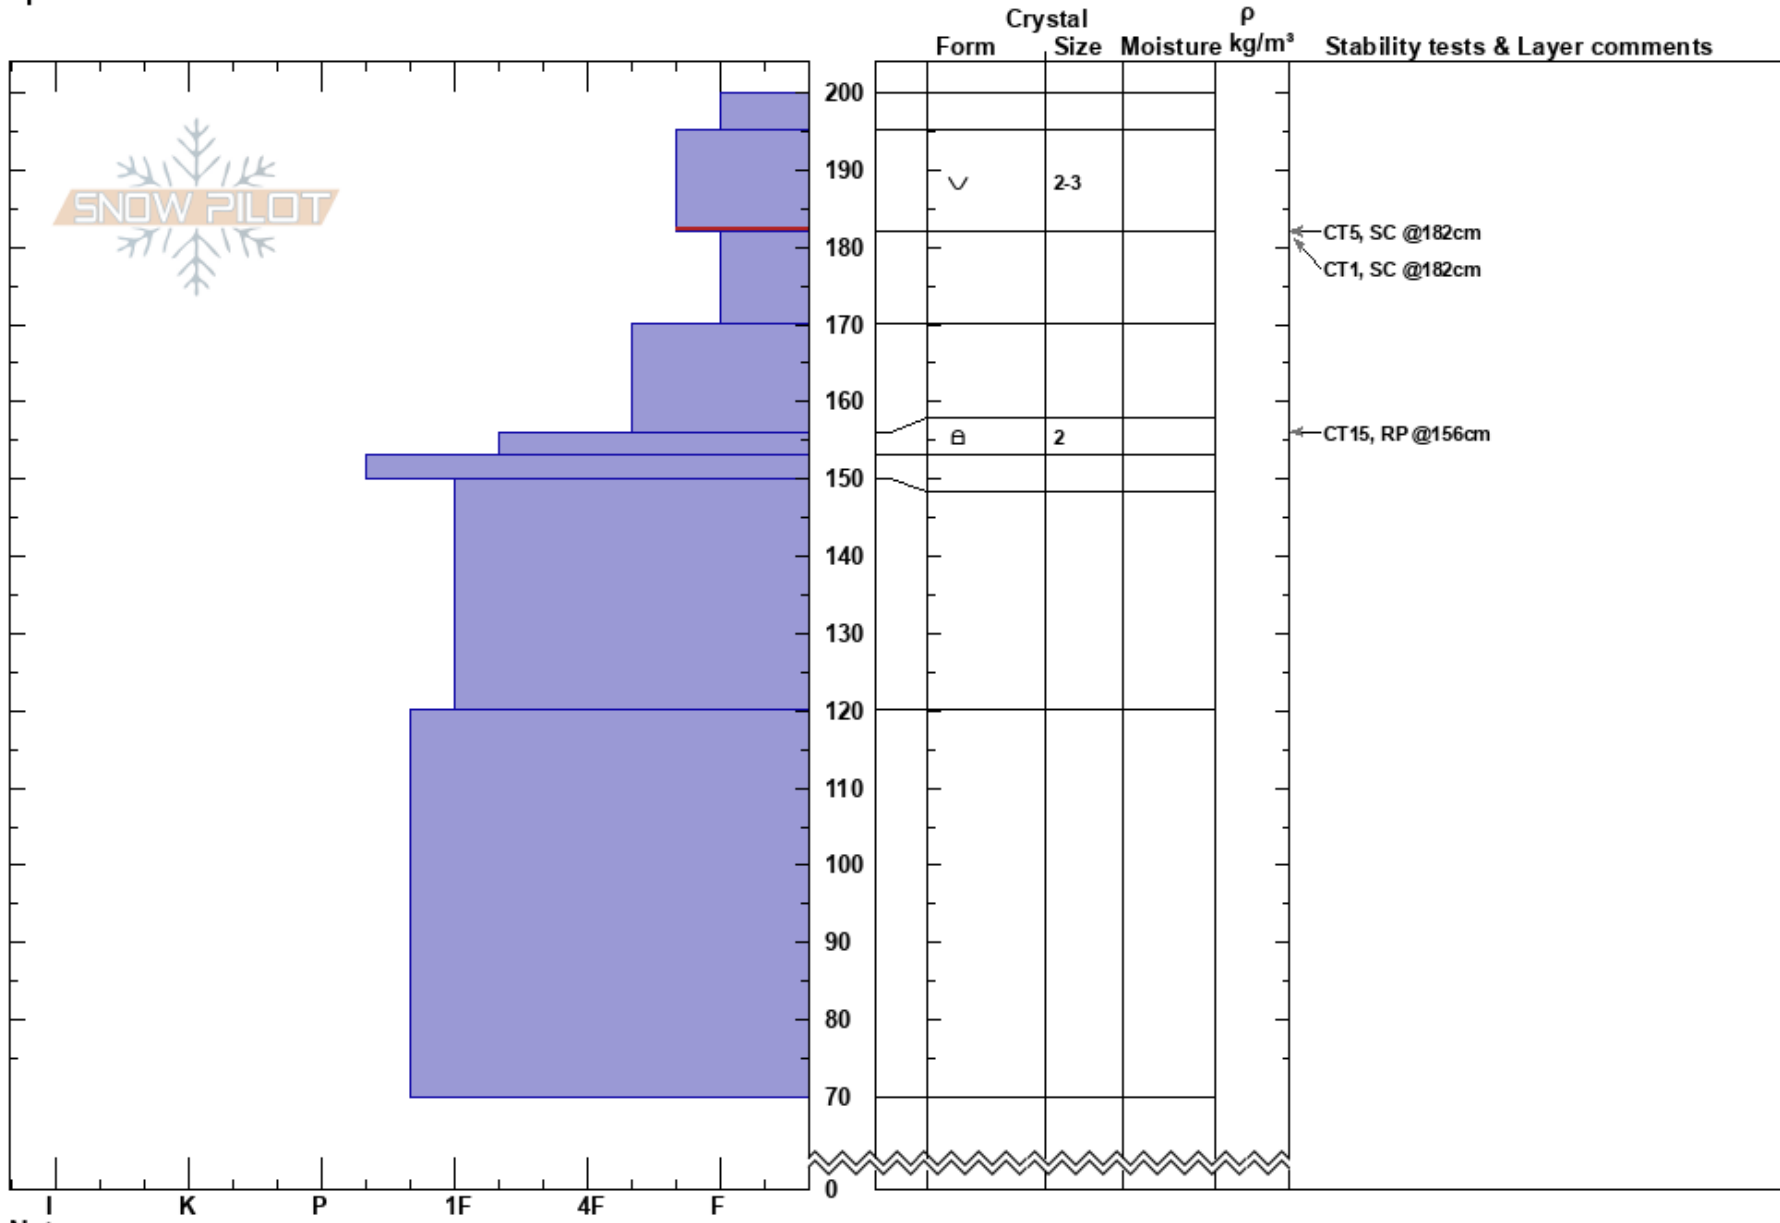

McGill Shoulder  
 Storm Mtn  
 BC  
 Elevation: 2050 m  
 Aspect: 315°  
 Specifics:

Coulter Austin  
 15/12/2020 - 12:30  
 Co-ord:  
 Slope Angle: 36°  
 Wind Loading: previous

Stability:  
 Air Temperature: -9.8°C  
 Sky Cover: OVC  
 Precipitation: S1  
 Wind: S Moderate

HS:200  
 PF:30  
 PS:20  
 195-182cm:Problematic layer

Notes: