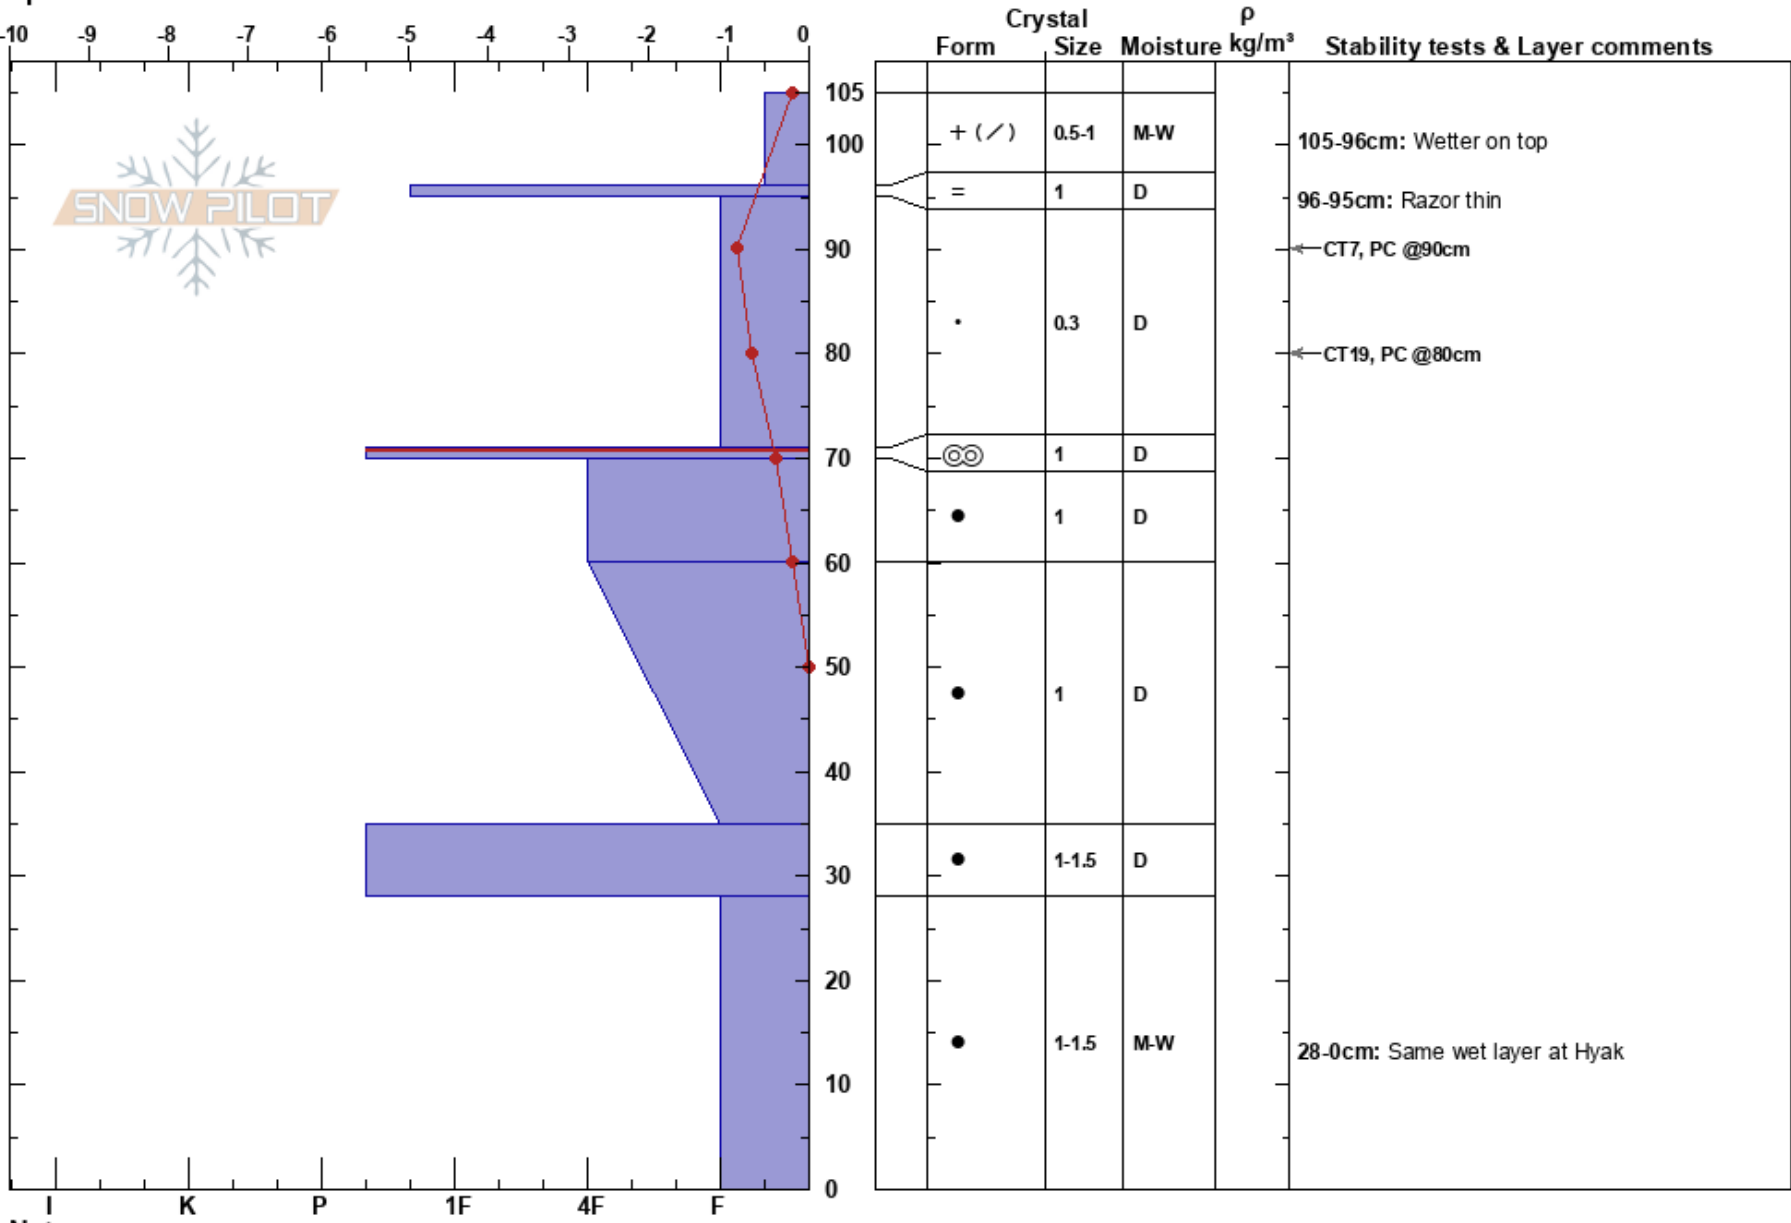

Dragon petting zoo
 Snoqualmie Pass
 WA
Elevation: 3273 ft
Aspect: S
Specifics:

Erik Olson
 12/15/2020 - 12:00pm
Co-ord: 10T 618994W 5255984N
Slope Angle: 20°
Wind Loading:

Stability:
Air Temperature: 0.5°C
Sky Cover: OVC
Precipitation: S1
Wind: SE Light Breeze

HS: 105
PF: 20
PS: 15
Layer Notes:
 105-96cm: Wetter on top
 96-95cm: Razor thin
 71-70cm: Problematic layer
 28-0cm: Same wet layer at Hyak

Notes: Mix of snow and rain