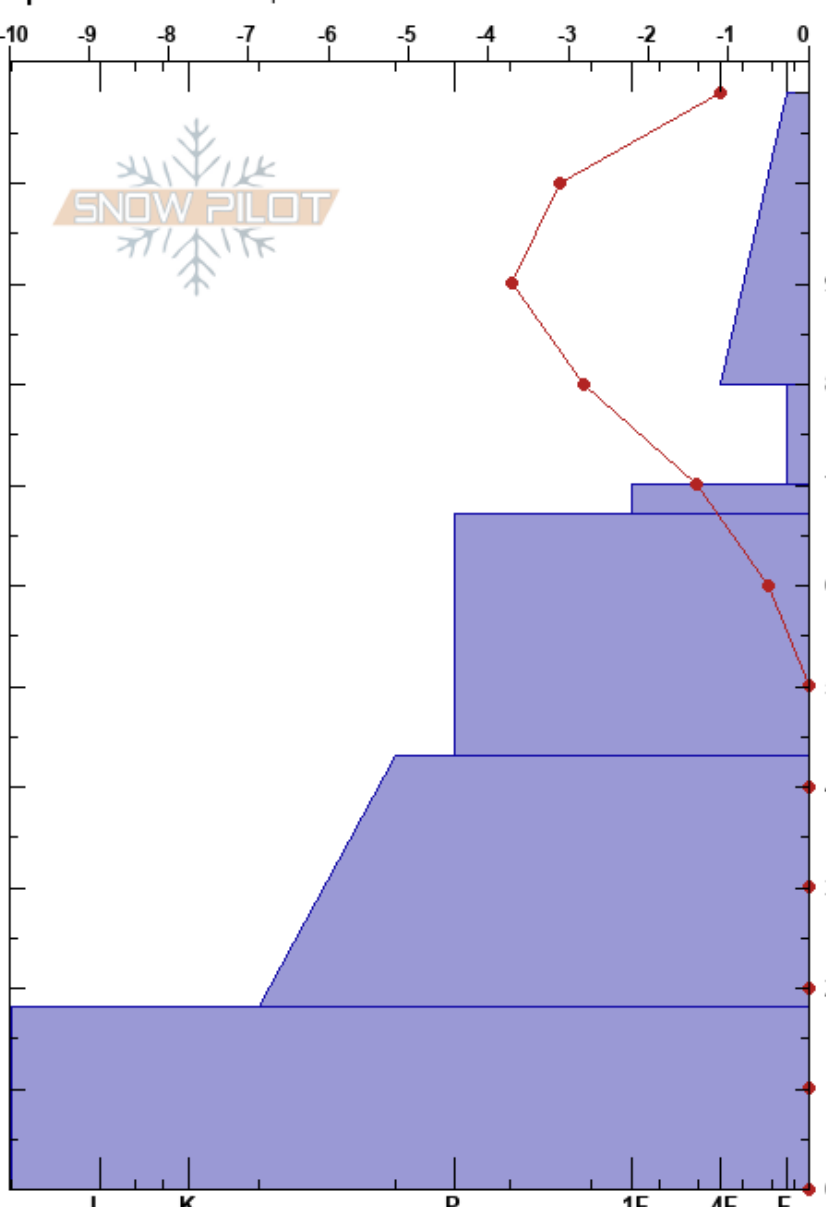

Steinskarfjellet low
 Kvaløya
 Norway
 Elevation: 233 m
 Aspect: N
 Specifics: We skied slope

Paul Velsand
 29/03/2017 - 14:30
 Co-ord: 33W 639468E 7732280N
 Slope Angle: 5°
 Wind Loading: no

Stability: Fair HS:109
 Air Temperature: -5.6°C PF:38
 Sky Cover: OVC
 Precipitation: S2
 Wind: N Light Breeze
 Layer Notes:
 80-70cm: Problematic layer
 67-43cm: MF and RF with FC under MF

Height (cm)	Crystal		Moisture	ρ kg/m ³	Stability tests & Layer comments
	Form	Size			
109					
100	⚡	2-4	D	110	
90					
80					← ECTN16 @80cm
70	⚡	1	D	120	← ECTN19 @75cm
60	⚡	2.5	D	250	
50	⊖ (●)	0.3-3	D	400	67-43cm: MF and RF with FC under MF
40	●	0.5	D-M	310	
30					
20					
10	⊖	3	D	430	
0					

Notes: Snow height iButton: 118 cm