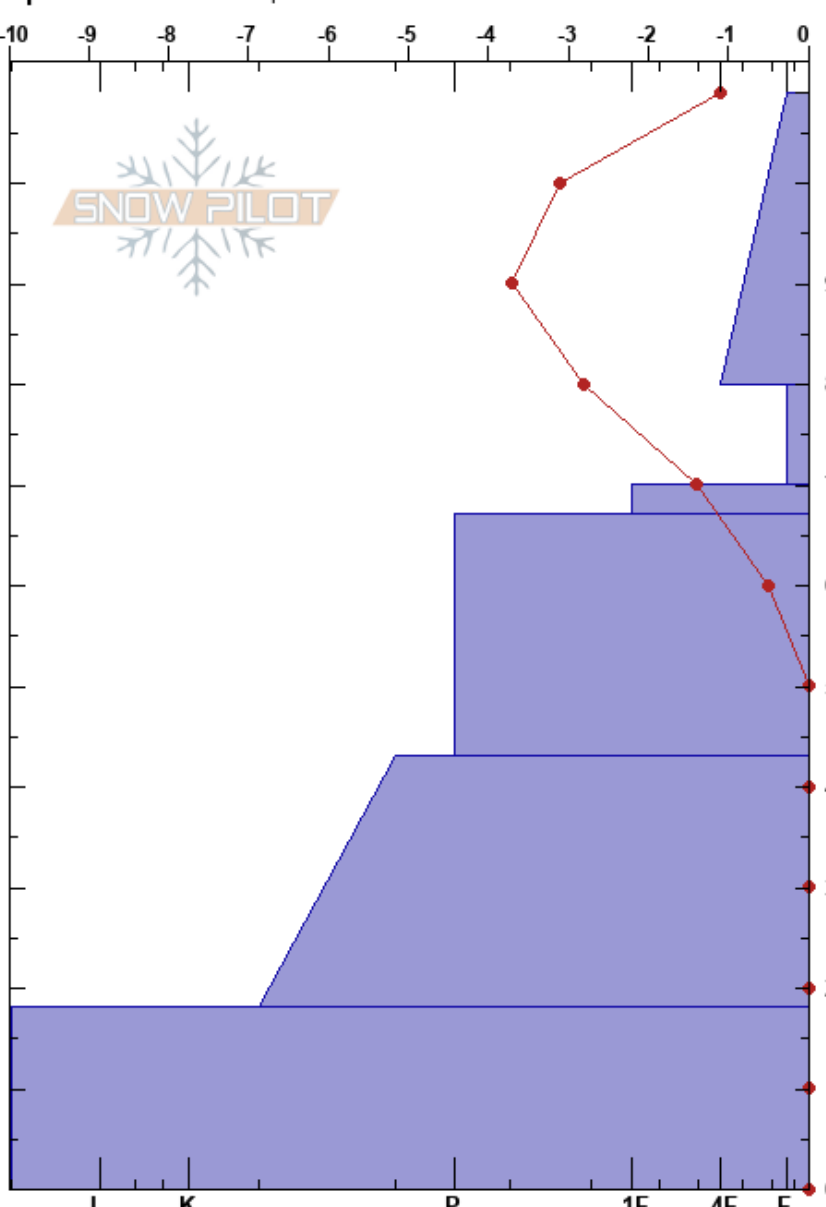

Steinskarfjellet low  
 Kvaløya  
 Norway  
 Elevation: 233 m  
 Aspect: N  
 Specifics: We skied slope

Paul Velsand  
 29/03/2017 - 14:30  
 Co-ord: 33W 639468E 7732280N  
 Slope Angle: 5°  
 Wind Loading: no

Stability: Fair HS:109  
 Air Temperature: -5.6°C PF:38  
 Sky Cover: OVC  
 Precipitation: S2  
 Wind: N Light Breeze  
 Layer Notes:  
 80-70cm: Problematic layer  
 67-43cm: MF and RF with FC under MF

Form	Crystal		Moisture	$\rho$ kg/m <sup>3</sup>	Stability tests & Layer comments
	Size				
⚡	2-4		D	110	
/	1		D	120	← ECTN16 @80cm ← ECTN19 @75cm
⚡	2.5		D	250	
⊖ (●)	0.3-3		D	400	67-43cm: MF and RF with FC under MF
●	0.5		D-M	310	
⊖	3		D	430	

Notes: Snow height iButton: 118 cm