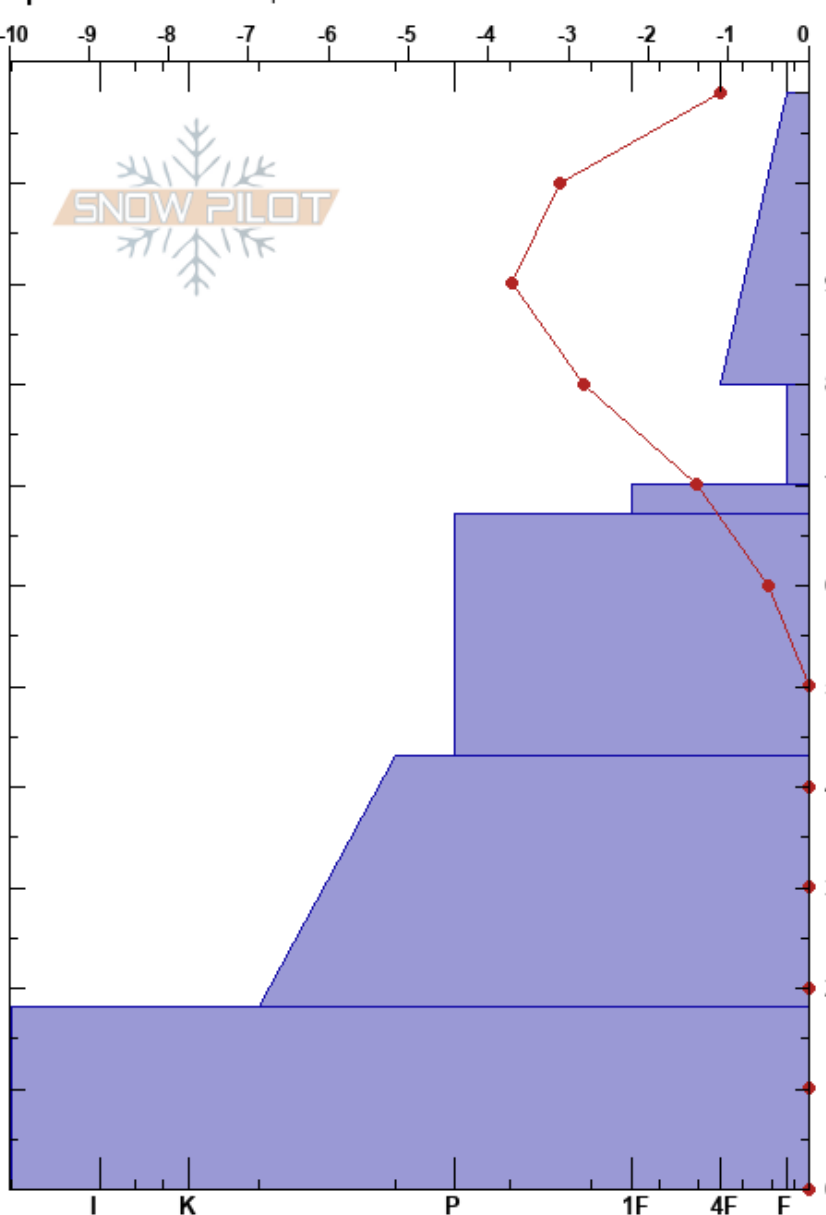

Steinskarfjellet low
 Kvaløya
 Norway
 Elevation: 233 m
 Aspect: N
 Specifics: We skied slope

Paul Velsand
 29/03/2017 - 14:30
 Co-ord: 33W 639468E 7732280N
 Slope Angle: 5°
 Wind Loading: no

Stability: Fair
 Air Temperature: -5.6°C
 Sky Cover: OVC
 Precipitation: S2
 Wind: N Light Breeze

HS:109
 PF:38
 Layer Notes:
 80-70cm: Problematic layer
 67-43cm: MF and RF with FC under MF

Form	Crystal		Moisture	ρ kg/m ³	Stability tests & Layer comments
	Size	Size			
⚡	2-4		D	110	
/	1		D	120	← ECTN16 @80cm ← ECTN19 @75cm
⚡	2.5		D	250	
☉ (●)	0.3-3		D	400	67-43cm: MF and RF with FC under MF
●	0.5		D-M	310	
☉	3		D	430	

Notes: Snow height iButton: 118 cm