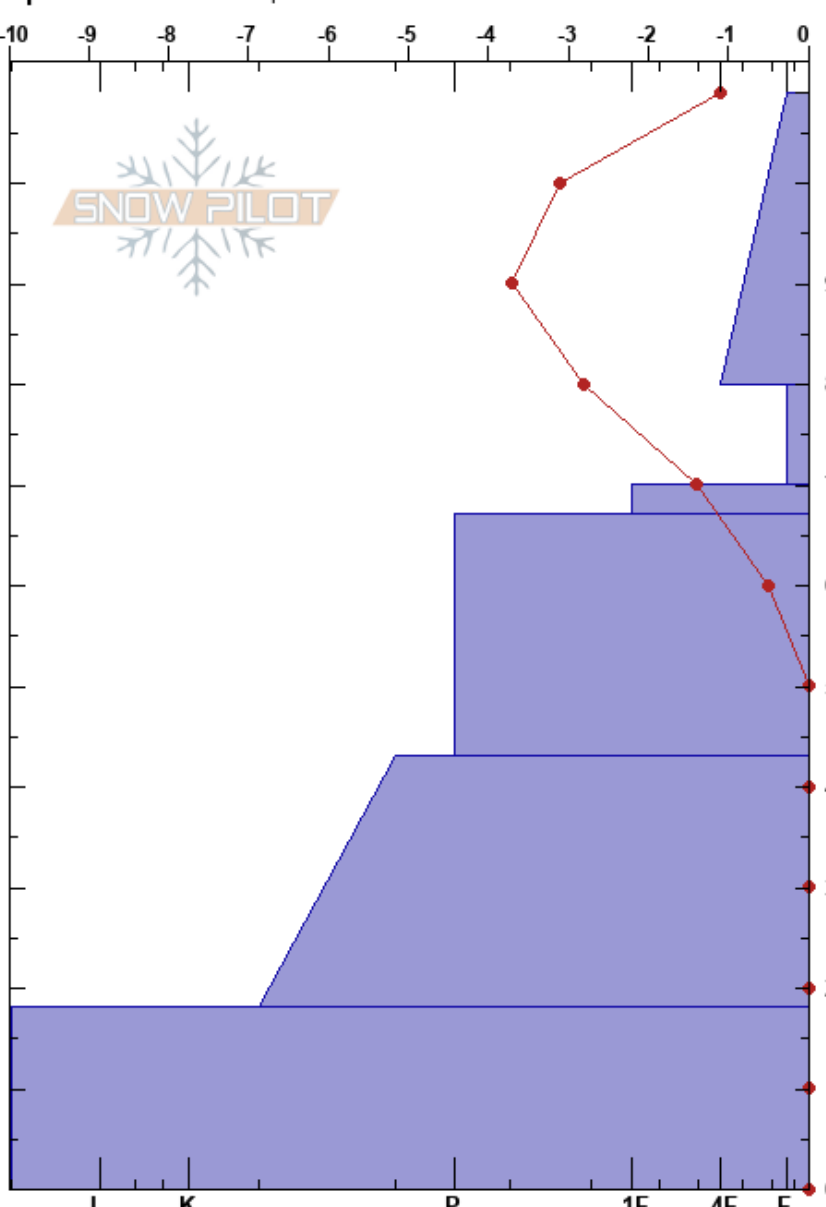

Steinskarfjellet low
 Kvaløya
 Norway
 Elevation: 233 m
 Aspect: N
 Specifics: We skied slope

Paul Velsand
 29/03/2017 - 14:30
 Co-ord: 33W 639468E 7732280N
 Slope Angle: 5°
 Wind Loading: no

Stability: Fair HS:109
 Air Temperature: -5.6°C PF:38
 Sky Cover: OVC
 Precipitation: S2
 Wind: N Light Breeze
 Layer Notes:
 80-70cm: Problematic layer
 67-43cm: MF and RF with FC under MF

Form	Crystal		Moisture	ρ kg/m ³	Stability tests & Layer comments
	Size				
⚡	2-4		D	110	
/	1		D	120	← ECTN16 @80cm ← ECTN19 @75cm
⚡	2.5		D	250	
☉ (●)	0.3-3		D	400	67-43cm: MF and RF with FC under MF
●	0.5		D-M	310	
☉	3		D	430	

Notes: Snow height iButton: 118 cm