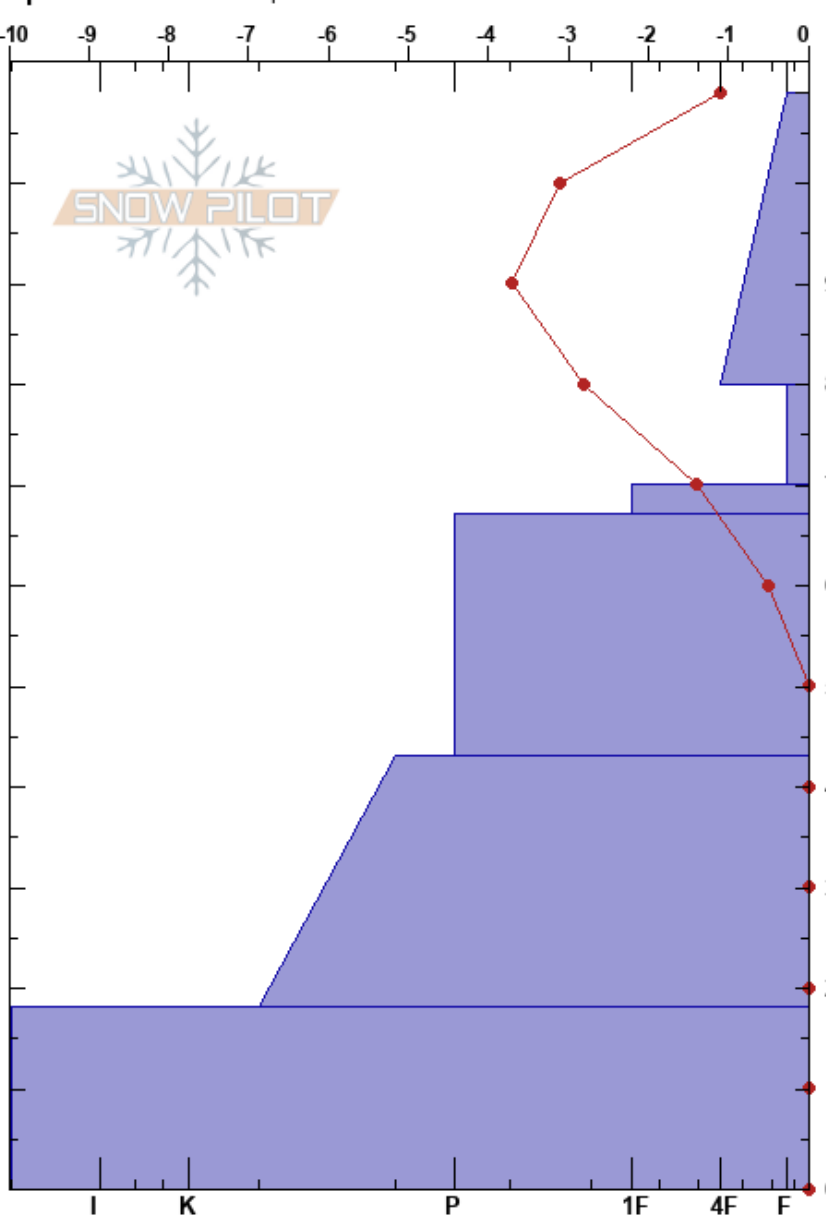

Steinskarfjellet low
 Kvaløya
 Norway
 Elevation: 233 m
 Aspect: N
 Specifics: We skied slope

Paul Velsand
 29/03/2017 - 14:30
 Co-ord: 33W 639468E 7732280N
 Slope Angle: 5°
 Wind Loading: no

Stability: Fair
 Air Temperature: -5.6°C
 Sky Cover: OVC
 Precipitation: S2
 Wind: N Light Breeze

HS:109
 PF:38
 Layer Notes:
 80-70cm: Problematic layer
 67-43cm: MF and RF with FC under MF

Form	Crystal		Moisture	ρ kg/m ³	Stability tests & Layer comments
	Size				
⚡	2-4		D	110	
/	1		D	120	← ECTN16 @80cm ← ECTN19 @75cm
⚡	2.5		D	250	
⊖ (●)	0.3-3		D	400	67-43cm: MF and RF with FC under MF
●	0.5		D-M	310	
⊖	3		D	430	

Notes: Snow height iButton: 118 cm