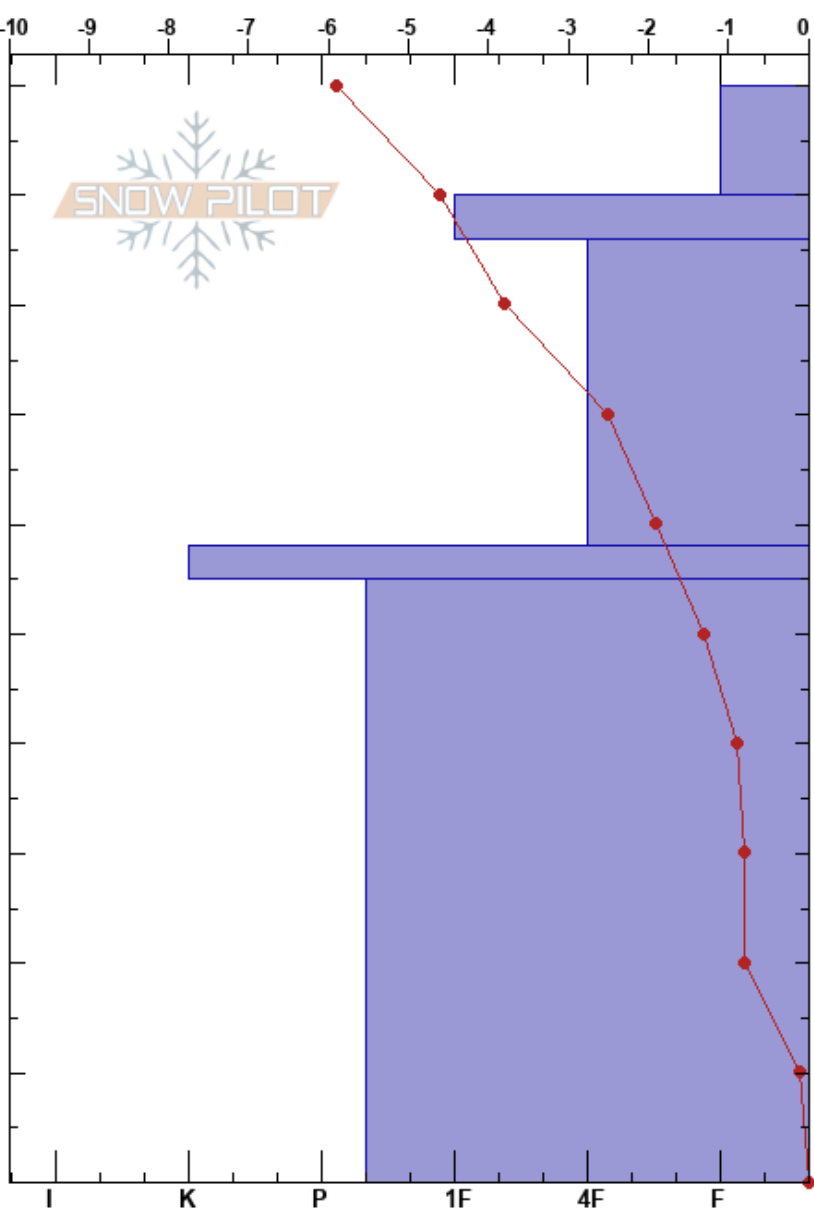

KP Shot 8
 Silver Valley Area
 ID
 Elevation: 1867 m
 Aspect: 320°

John "Patrick" Finigan
 12/13/2020 - 1:00pm
 Co-ord: 47.48870N, -116.13100W
 Slope Angle: 37°
 Wind Loading:

Stability: **Air Temperature:**
 Sky Cover: OVC
 Precipitation: S1
 Wind: Calm

HS:100
 PF:40
 Layer Notes:
 86-58cm: Problematic layer
 58-55cm: Concern if major warming

Specifics: Pit dug in a Ski Area; Pit is representative of backcountry

Form	Crystal Size	Moisture	ρ kg/m ³	Stability tests & Layer comments
/	2			
/	1			
☐	0.5			
☐ (B)	3			58-55cm: Concern if major warming
☐ (B)	1-2.5			