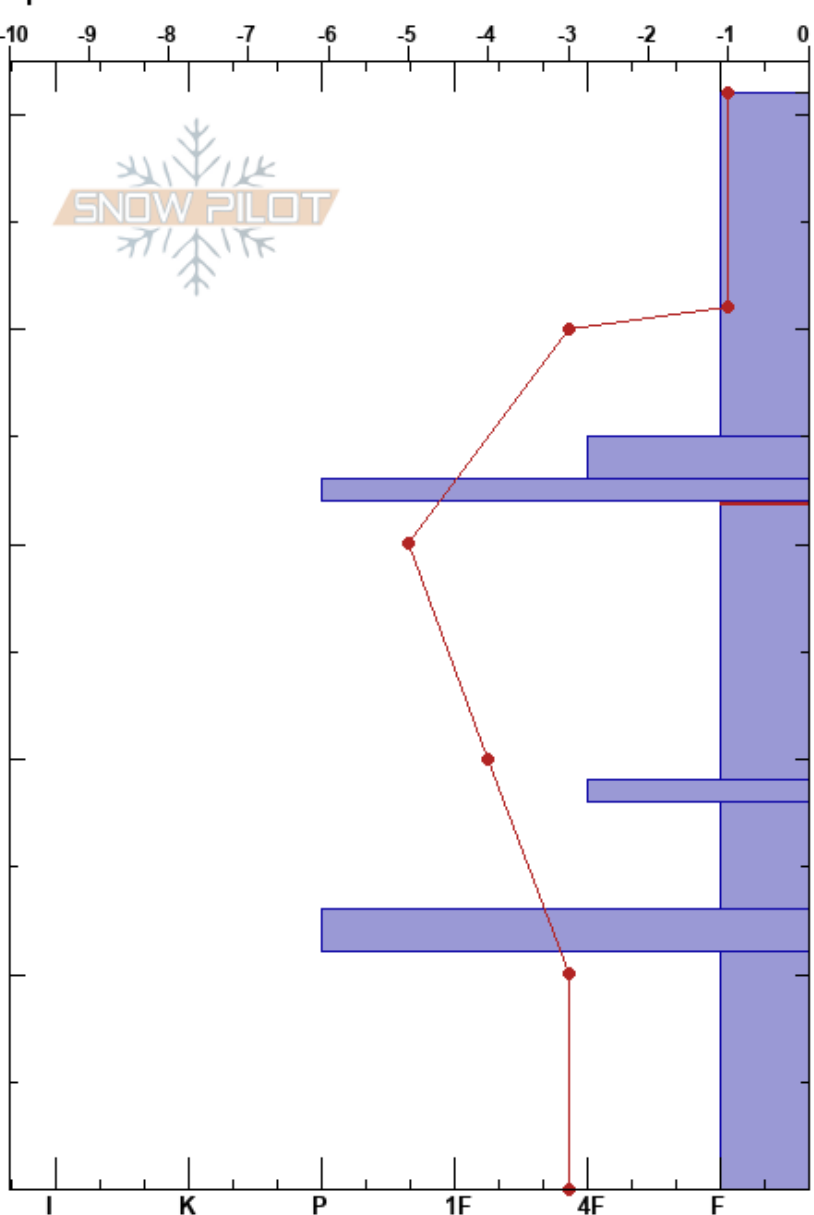

Meadow Creek
 Chugach Range
 AK
 Elevation: 2623 ft
 Aspect: N
 Specifics:

Mary Gianotti
 12/14/2020 - 1:45pm
 Co-ord: 06V 369392E 6800675N
 Slope Angle: 24°
 Wind Loading: no

Stability:
 Air Temperature: -1°C
 Sky Cover: OVC
 Precipitation: NO
 Wind: SE Light Breeze

HS:51
 PF:28
 PS:12
 32-19cm:Problematic layer

| Form | Crystal | | Moisture | ρ kg/m ³ | Stability tests & Layer comments |
|------|---------|--|----------|-----------------------------|---|
| | Size | | | | |
| / | 1 | | | | |
| ☒ | 2 | | | | |
| ☒ | 2 | | | | |
| ☉☉ | 1 | | | | ← ECTN12 @32cm ← CT12, Q1 @32cm ← PST90/100 (End) @32cm |
| ☐ | 1 | | | | |
| ☉☉ | 1 | | | | |
| ☒ | 2 | | | | |
| ☉☉ | 2 | | | | |
| ☐ | 2 | | | | |
| | | | | | ← CT25, Q1 @0cm ← ECTP25 @0cm |