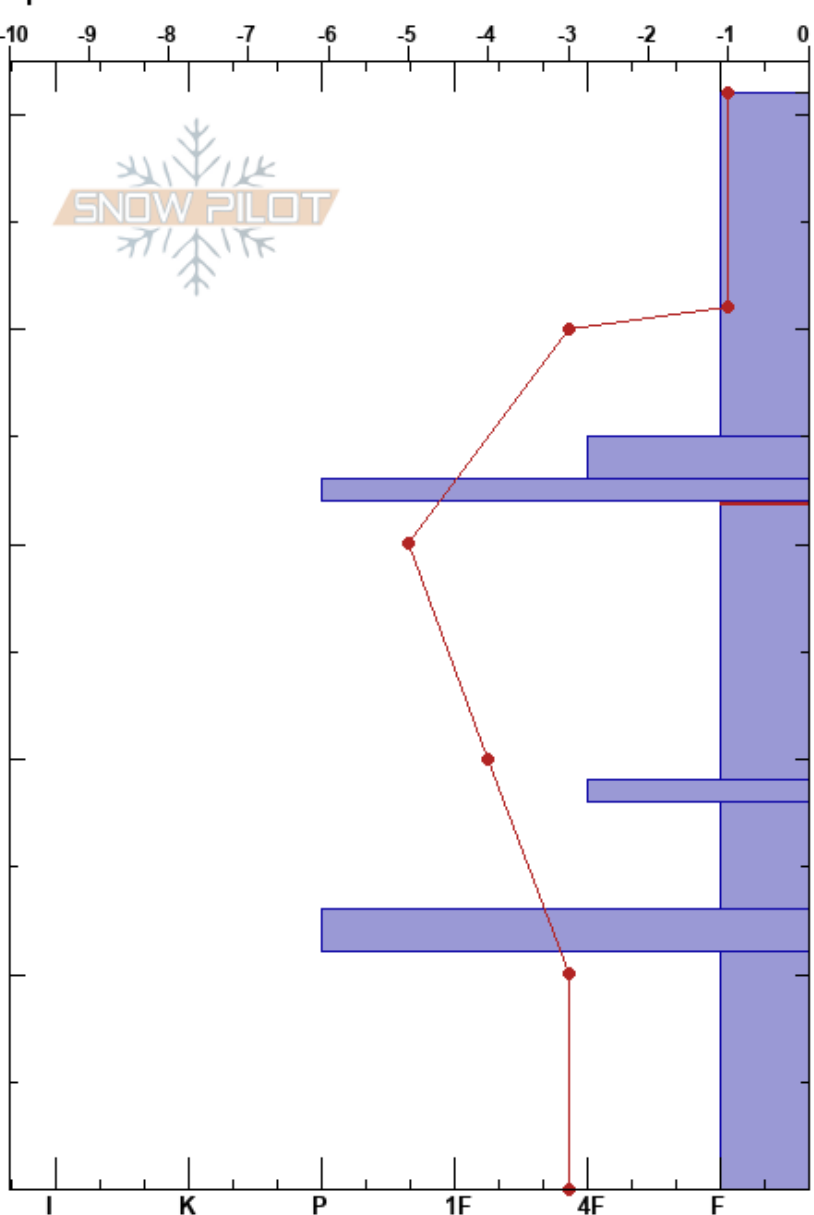

Meadow Creek
 Chugach Range
 AK
 Elevation: 2623 ft
 Aspect: N
 Specifics:

Mary Gianotti
 12/14/2020 - 1:45pm
 Co-ord: 06V 369392E 6800675N
 Slope Angle: 24°
 Wind Loading: no

Stability:
 Air Temperature: -1°C
 Sky Cover: OVC
 Precipitation: NO
 Wind: SE Light Breeze

HS:51
 PF:28
 PS:12
 32-19cm:Problematic layer

| Form | Crystal | | ρ kg/m ³ | Stability tests & Layer comments |
|------|---------|----------|-----------------------------|---|
| | Size | Moisture | | |
| / | 1 | | | |
| ☒ | 2 | | | |
| ☒ | 2 | | | |
| ☉☉ | 1 | | | ← ECTN12 @32cm ← CT12, Q1 @32cm ← PST90/100 (End) @32cm |
| ☐ | 1 | | | |
| ☉☉ | 1 | | | |
| ☒ | 2 | | | |
| ☉☉ | 2 | | | |
| ☐ | 2 | | | ← CT25, Q1 @0cm ← ECTP25 @0cm |