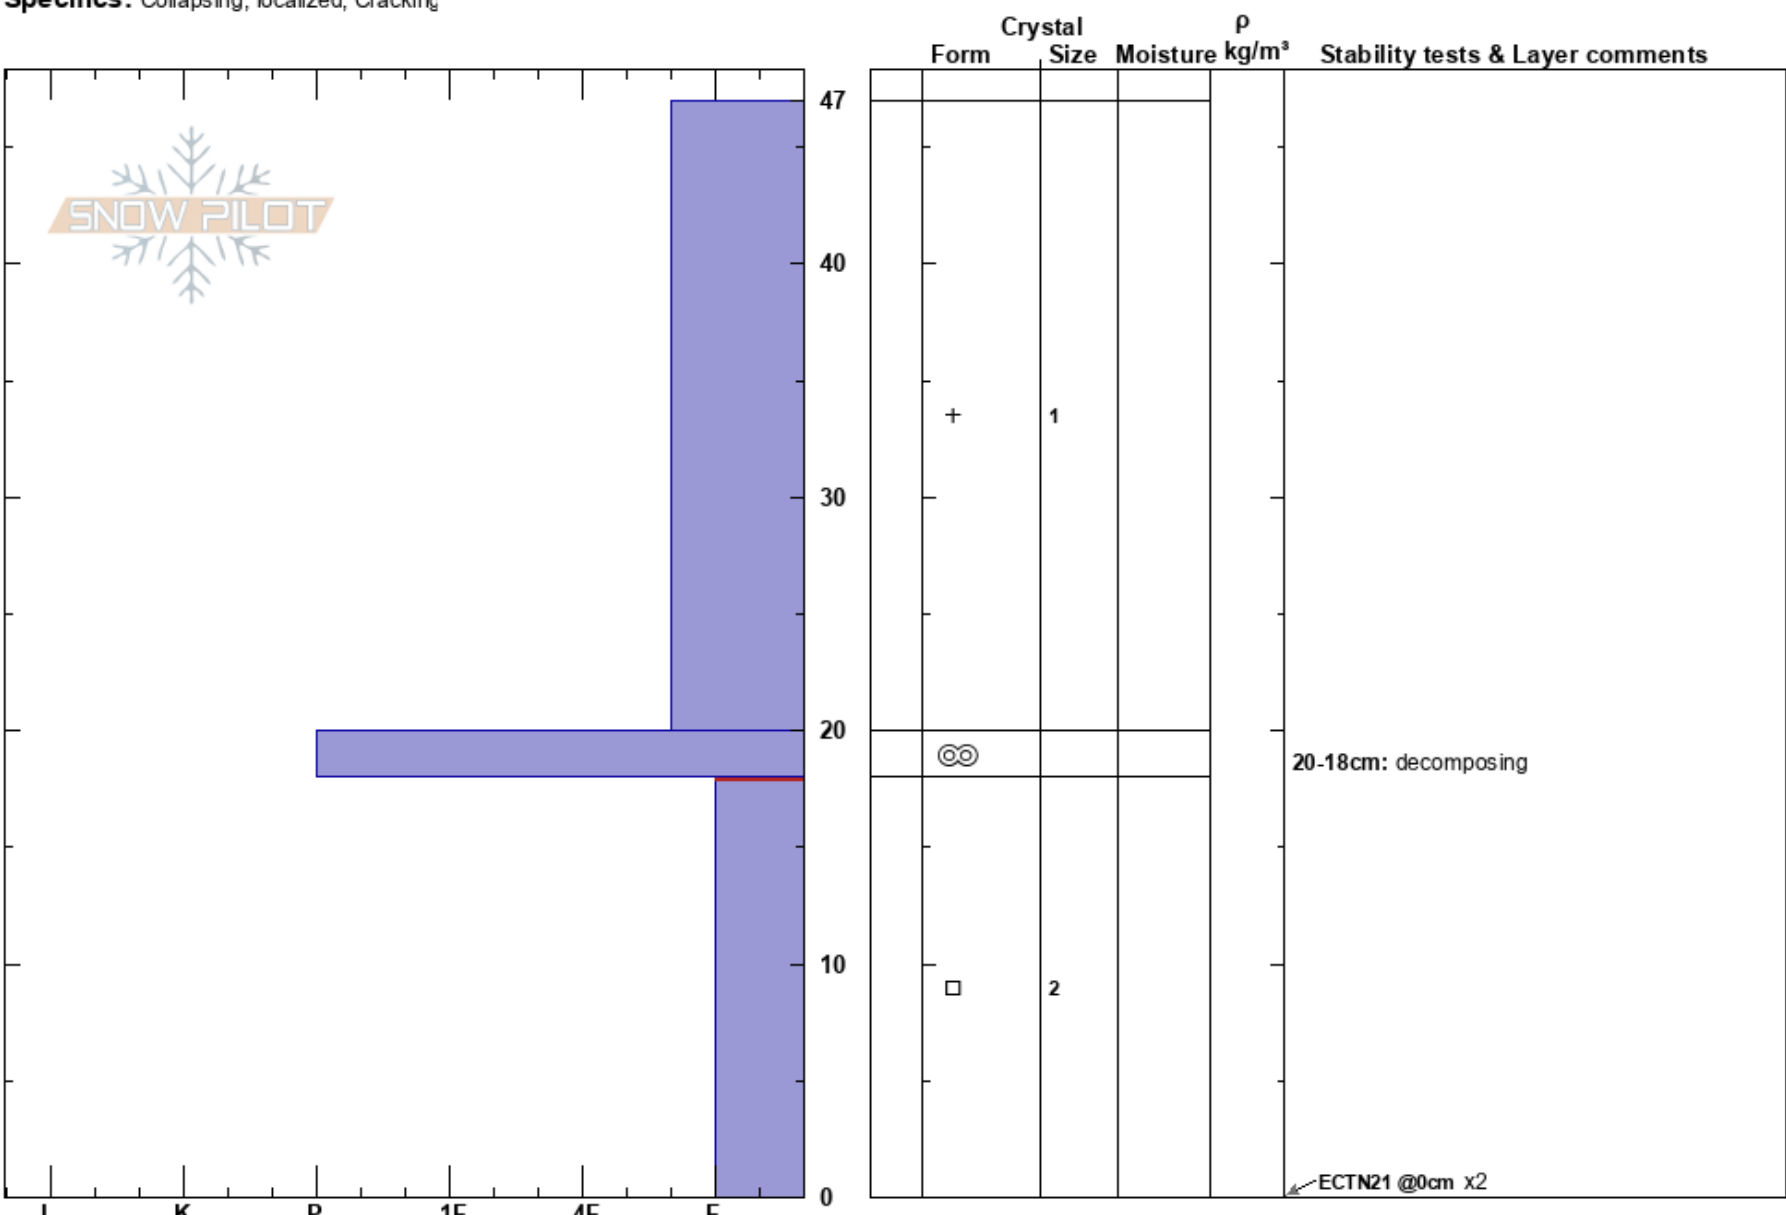

N side South Peak Steve Mace
 Eastern Sierra Nevada 12/14/2020 - 11:00am
 CA
Elevation: 10200 ft
Aspect: N
Specifics: Collapsing, localized; Cracking

Stability:
Air Temperature: HS:47
Sky Cover: BKN PF:47
Precipitation: NO PS:40
Wind: SW Light Breeze
 20-18cm: decomposing
 18-0cm: Problematic layer

Notes:

ECTN21 @0cm x2