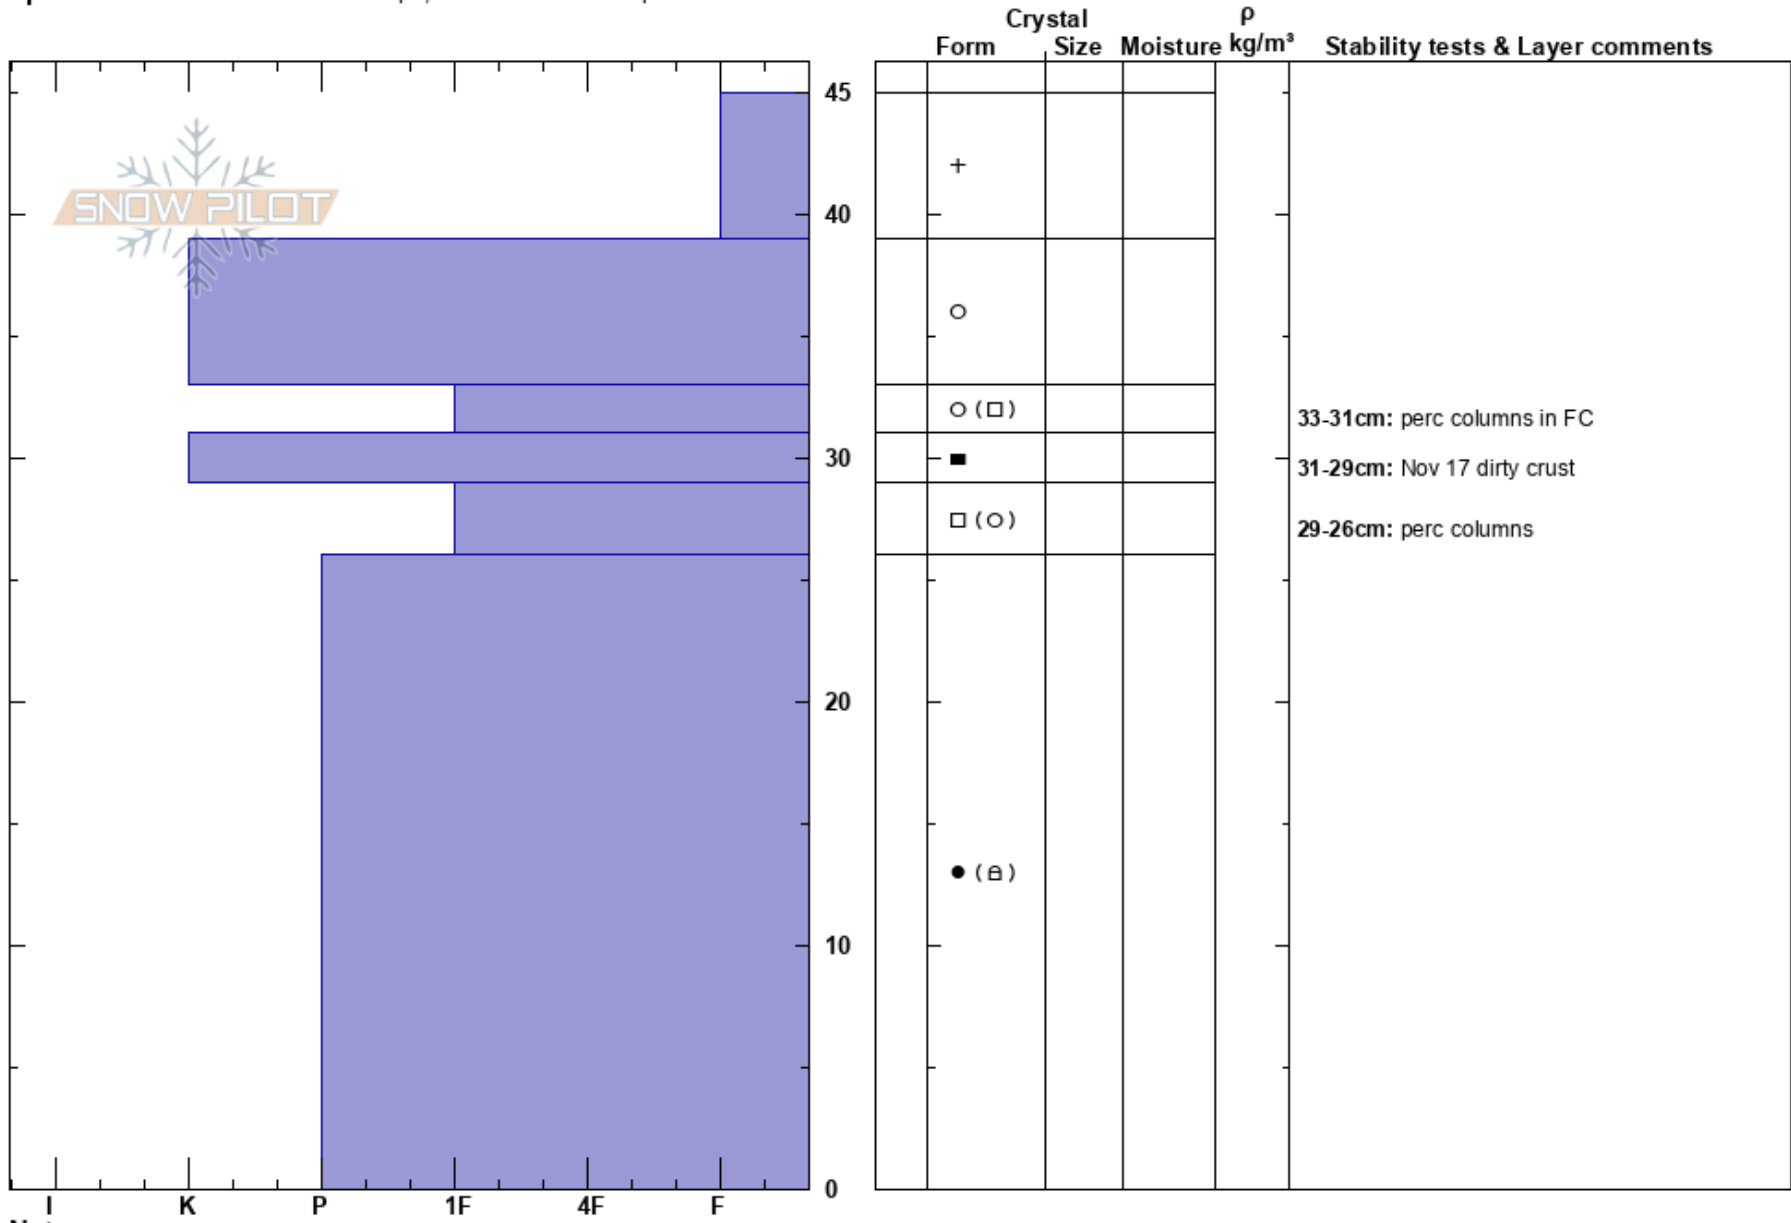

Miller Ridge SE 8000'  
 Soldier Mountains  
 ID  
 Elevation: 7997 ft  
 Aspect: 140°  
 Specifics: Snowmobile tracks on slope; We snowmobiled slope

Scott Savage  
 12/14/2020 - 2:30pm  
 Co-ord: 43.53583N, -114.86544W  
 Slope Angle: 22°  
 Wind Loading: no

Stability: Very Good  
 Air Temperature: -6°C  
 Sky Cover: FEW  
 Precipitation: NO  
 Wind: NE Light Breeze

HS:45  
 Layer Notes:  
 33-31cm: perc columns in FC  
 31-29cm: Nov 17 dirty crust  
 29-26cm: perc columns