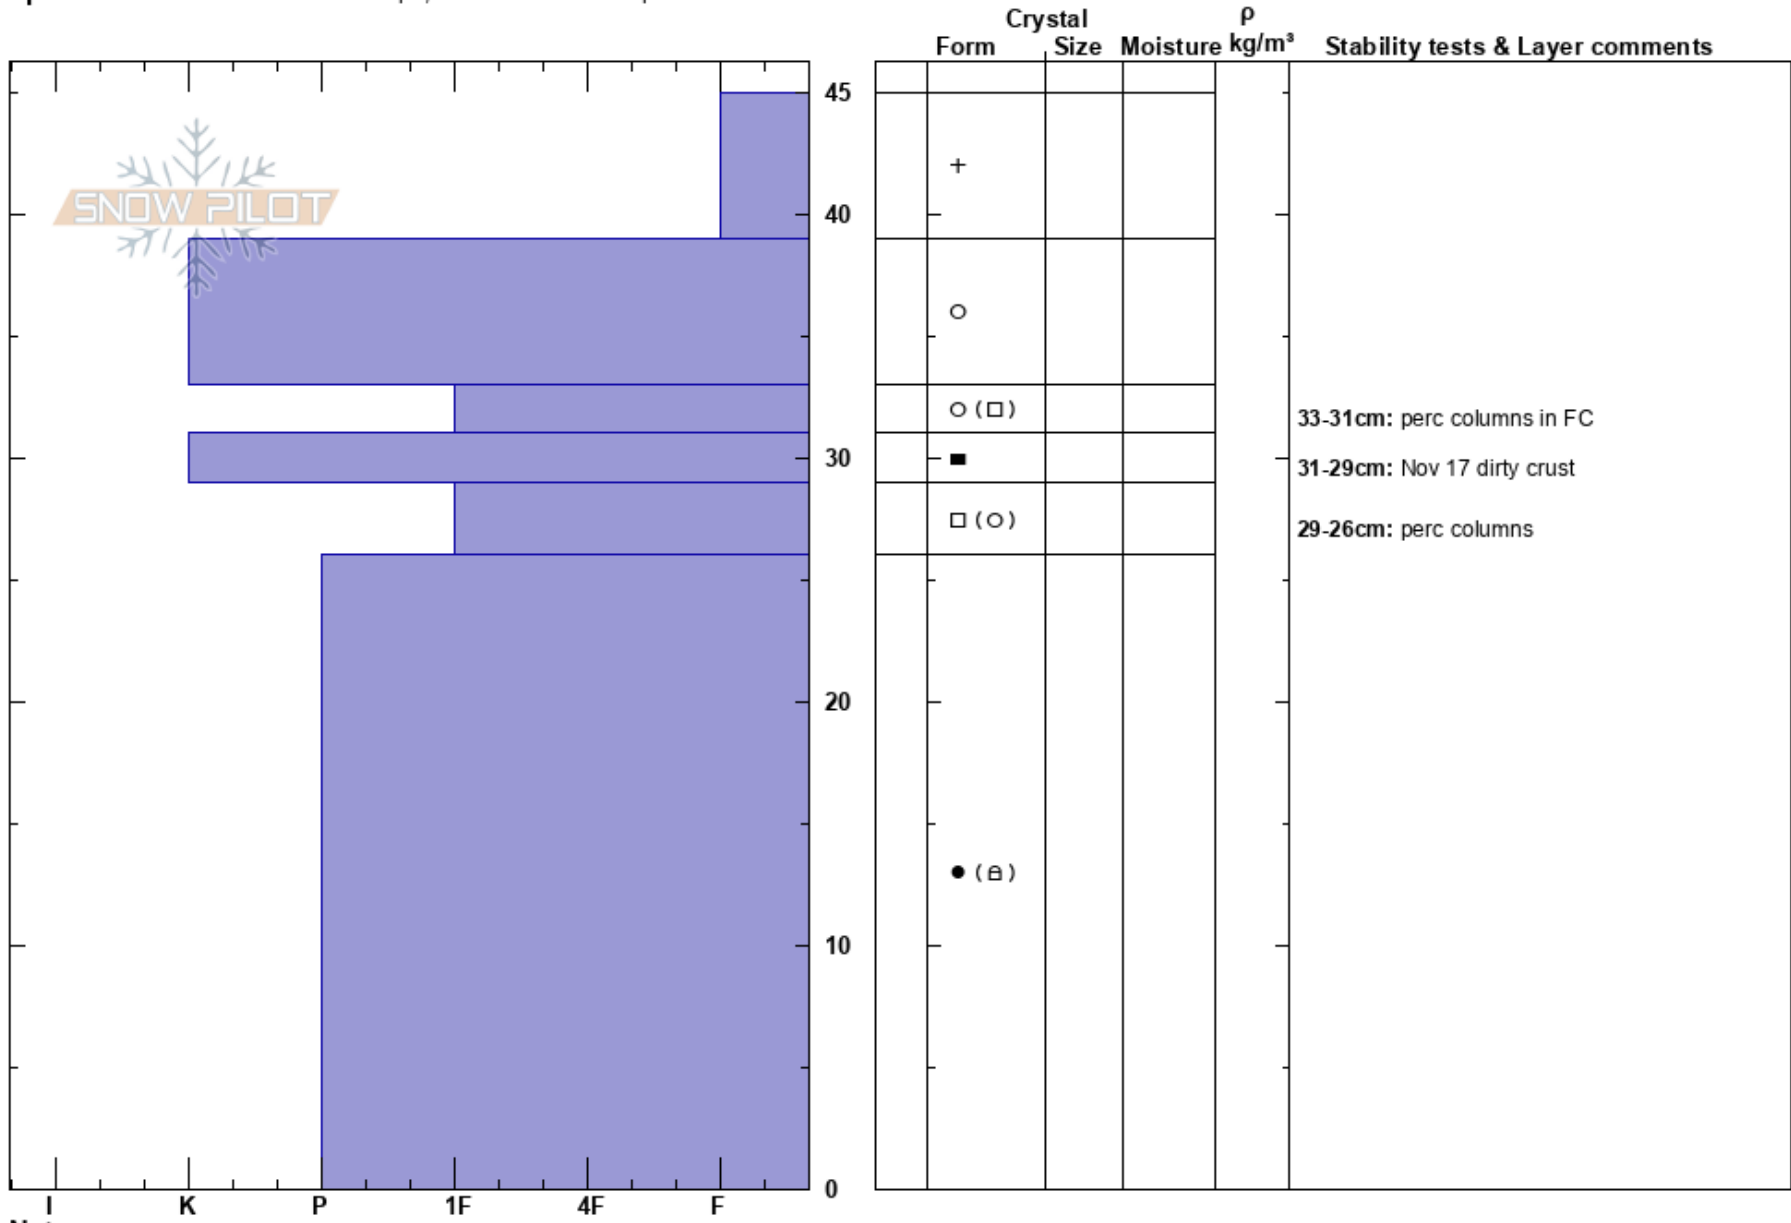

Miller Ridge SE 8000'
 Soldier Mountains
 ID
Elevation: 7997 ft
Aspect: 140°
Specifics: Snowmobile tracks on slope; We snowmobiled slope

Scott Savage
 12/14/2020 - 2:30pm
Co-ord: 43.53583N, -114.86544W
Slope Angle: 22°
Wind Loading: no

Stability: Very Good **HS:**45
Air Temperature: -6°C
Sky Cover: FEW
Precipitation: NO
Wind: NE Light Breeze

Layer Notes:
 33-31cm: perc columns in FC
 31-29cm: Nov 17 dirty crust
 29-26cm: perc columns