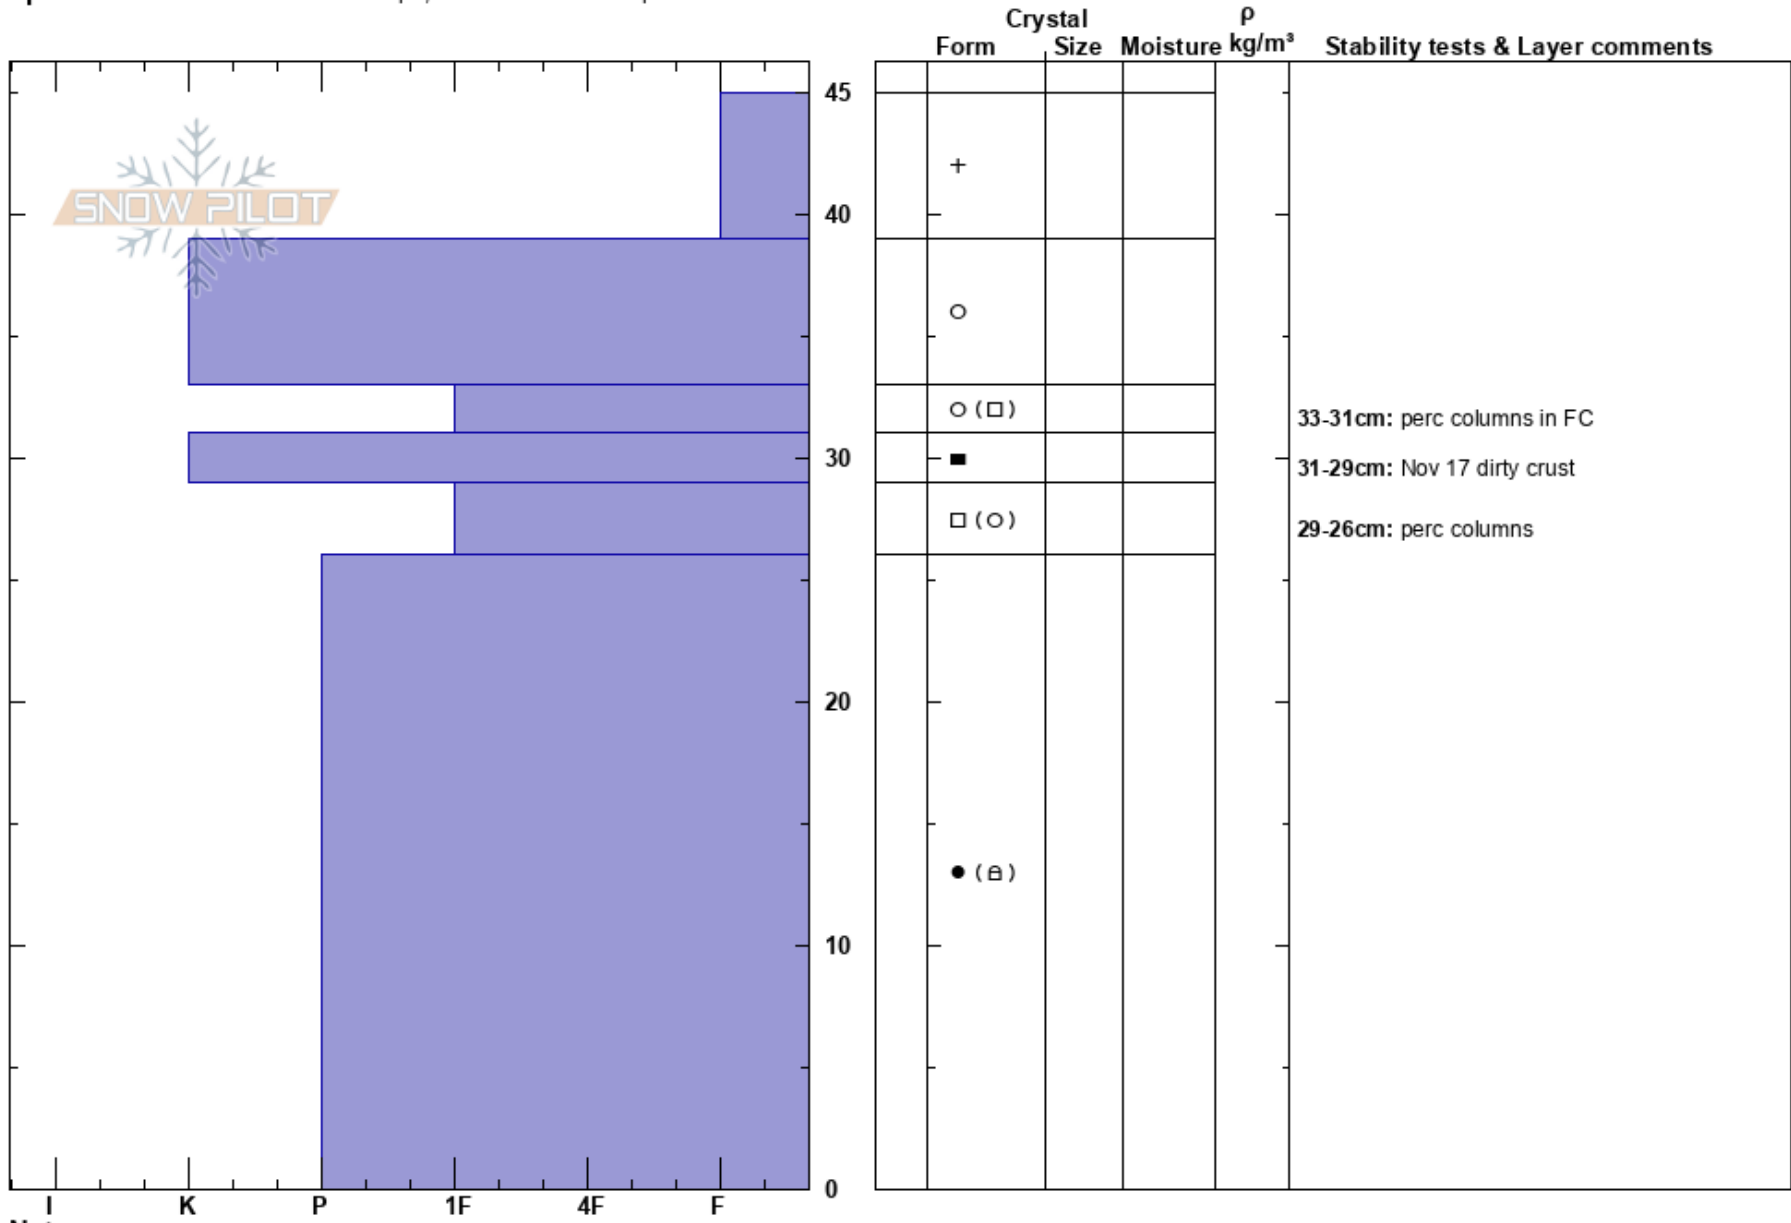

Miller Ridge SE 8000'
 Soldier Mountains
 ID
Elevation: 7997 ft
Aspect: 140°
Specifics: Snowmobile tracks on slope; We snowmobiled slope

Scott Savage
 12/14/2020 - 2:30pm
Co-ord: 43.53583N, -114.86544W
Slope Angle: 22°
Wind Loading: no

Stability: Very Good
Air Temperature: -6°C
Sky Cover: FEW
Precipitation: NO
Wind: NE Light Breeze

HS:45
Layer Notes:
 33-31cm: perc columns in FC
 31-29cm: Nov 17 dirty crust
 29-26cm: perc columns

Notes: