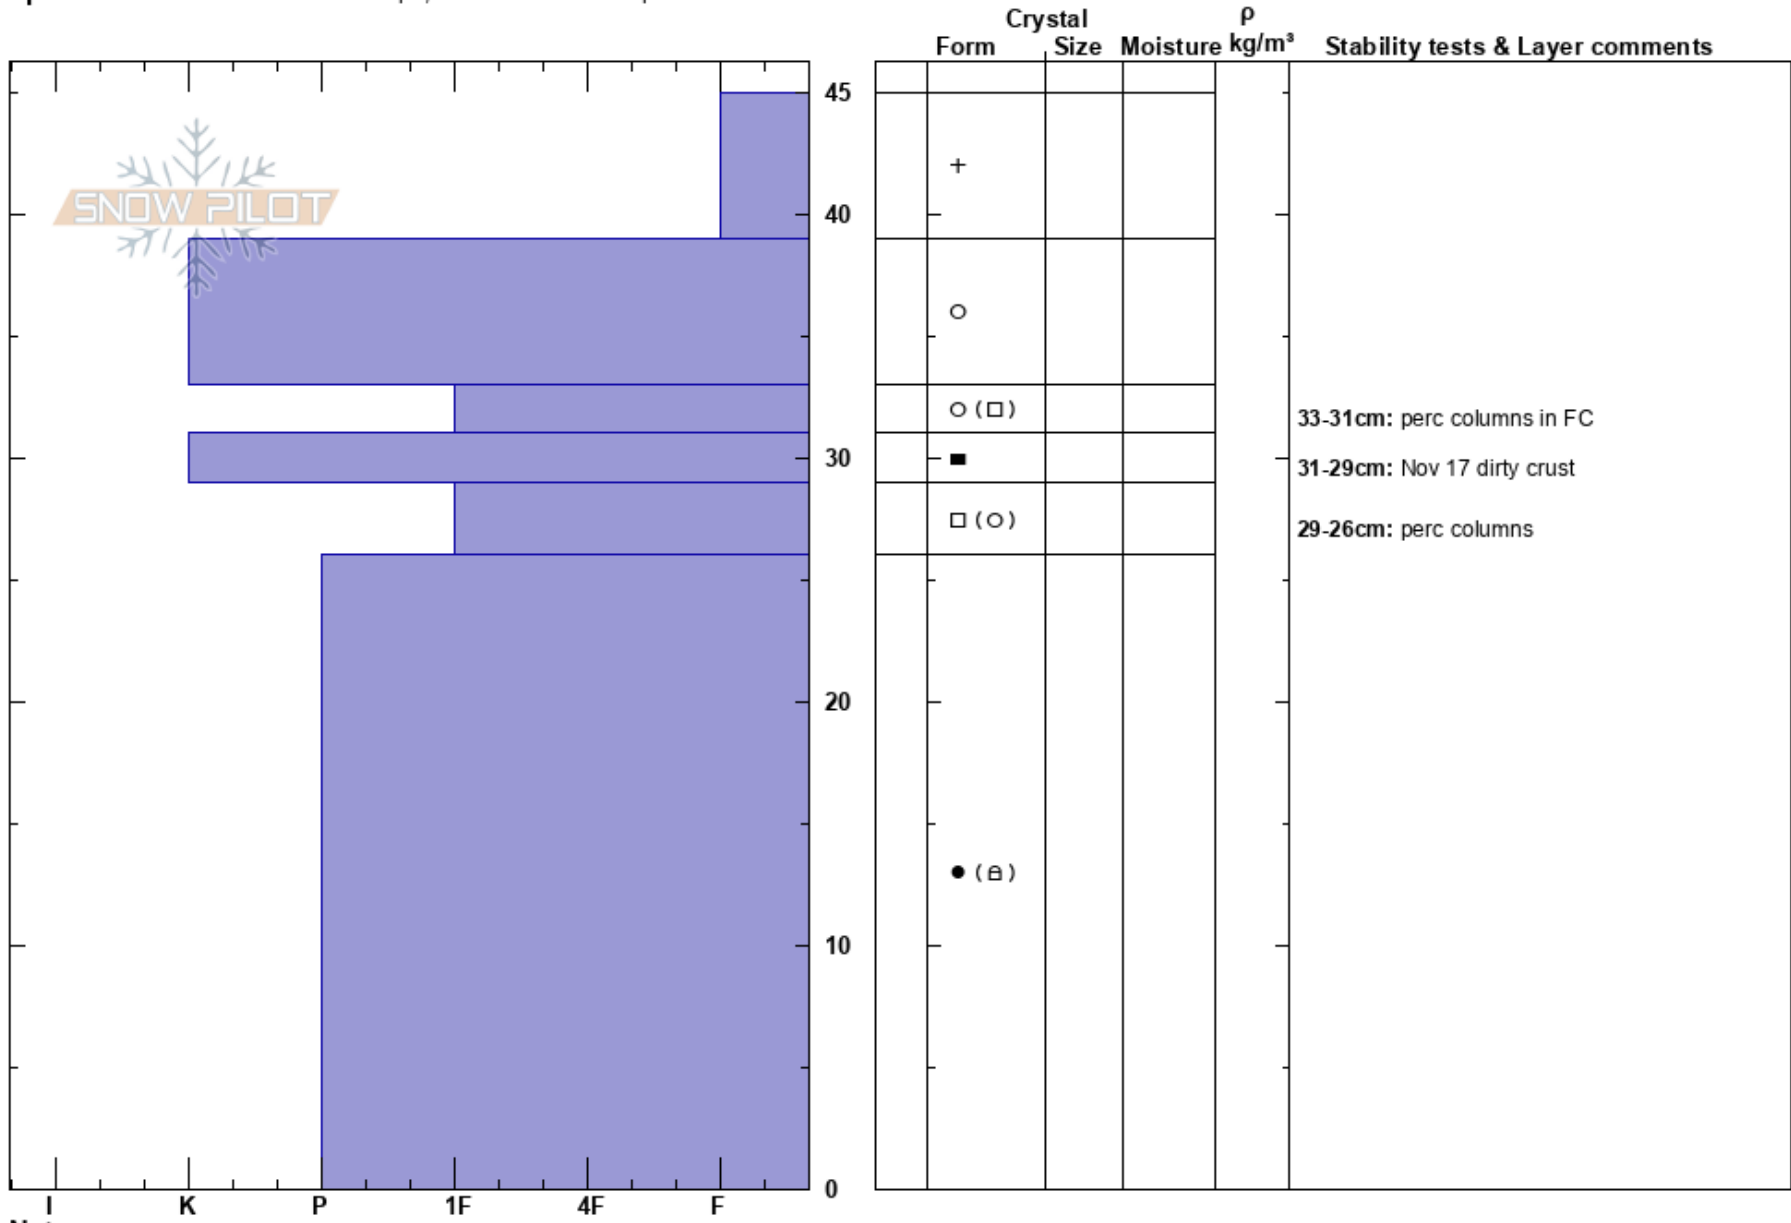

Miller Ridge SE 8000'  
 Soldier Mountains  
 ID  
 Elevation: 7997 ft  
 Aspect: 140°  
 Specifics: Snowmobile tracks on slope; We snowmobiled slope

Scott Savage  
 12/14/2020 - 2:30pm  
 Co-ord: 43.53583N, -114.86544W  
 Slope Angle: 22°  
 Wind Loading: no

Stability: Very Good HS:45  
 Air Temperature: -6°C  
 Sky Cover: FEW  
 Precipitation: NO  
 Wind: NE Light Breeze

Layer Notes:  
 33-31cm: perc columns in FC  
 31-29cm: Nov 17 dirty crust  
 29-26cm: perc columns