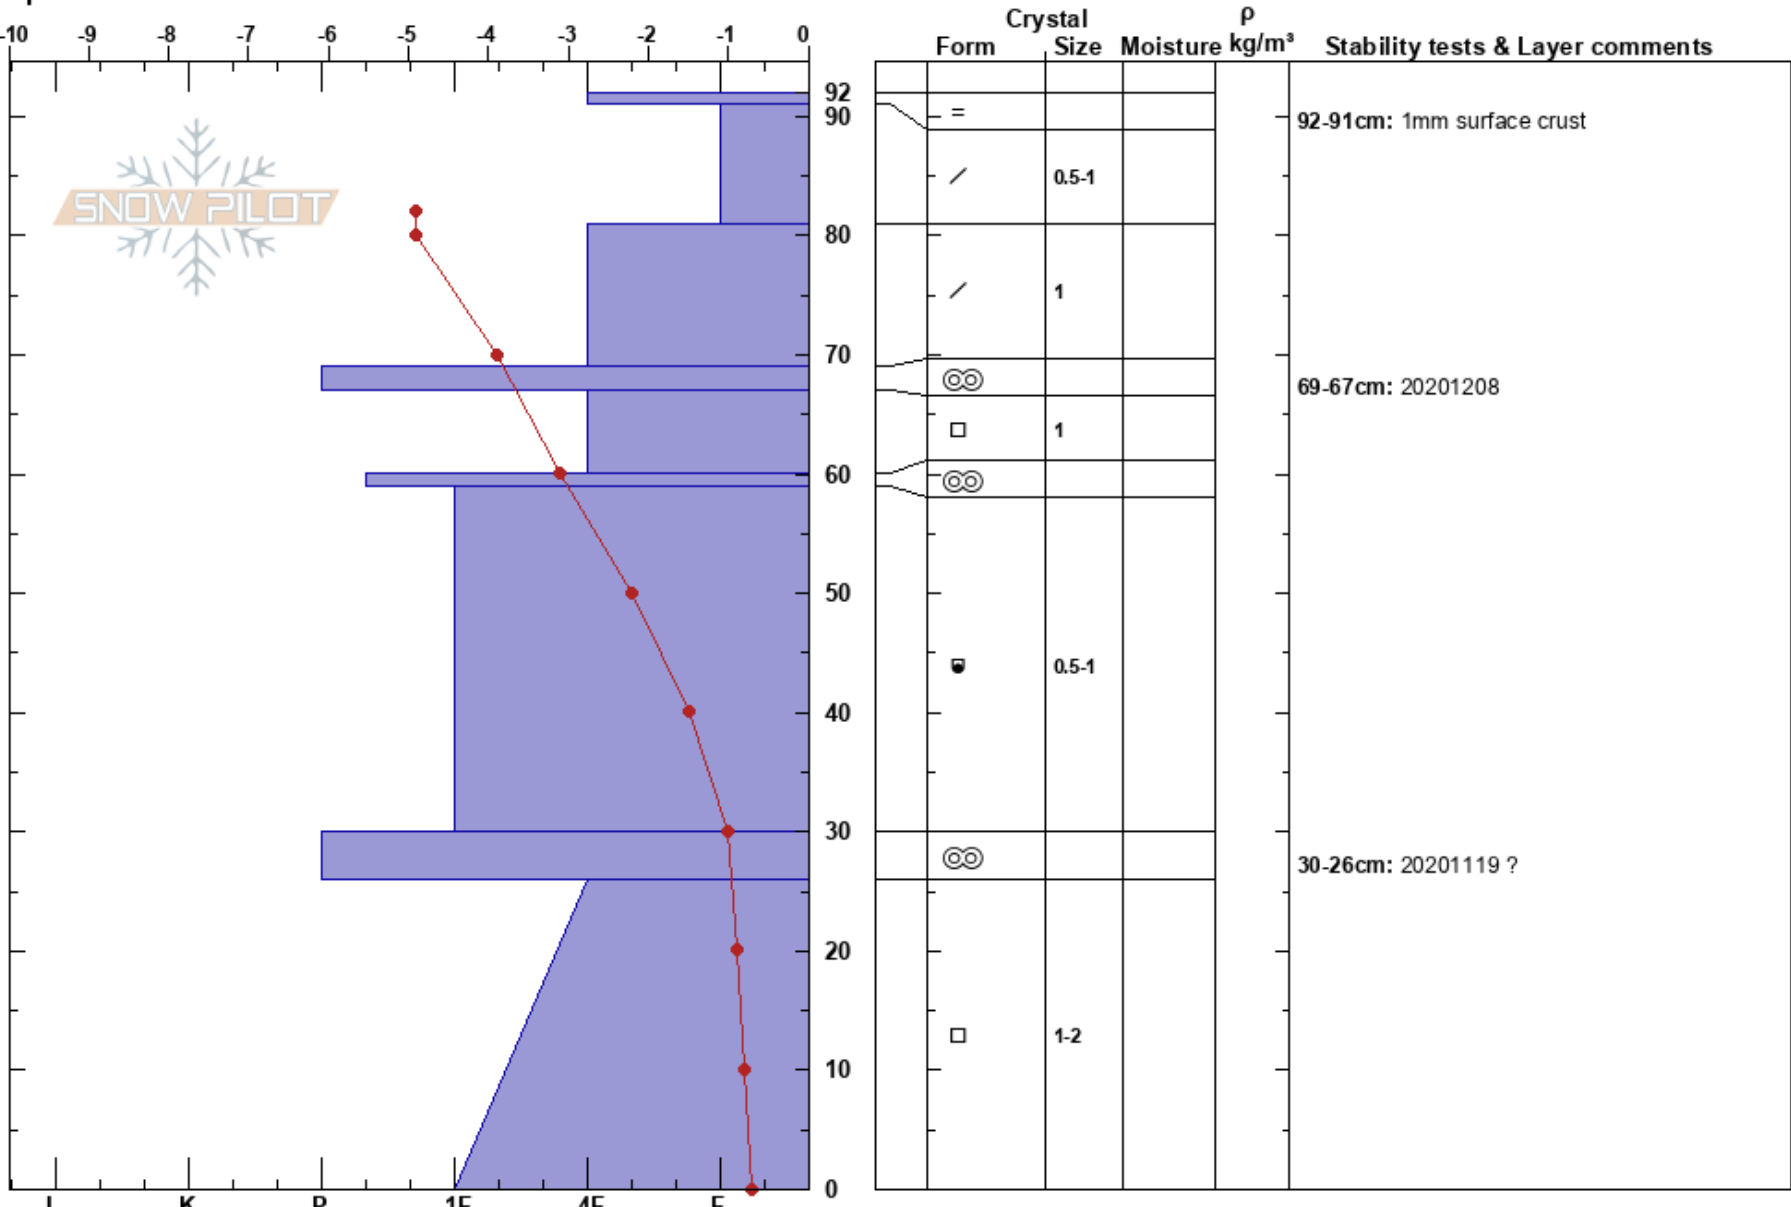

Lost Boys Pass Meadow
 Lizard Range
 BC
 Elevation: 1679 m
 Aspect:
 Specifics:

Ben Jackman
 14/12/2020 - 12:00
 Co-ord: 49.43588N, -115.09818W
 Slope Angle:
 Wind Loading:

Stability:
 Air Temperature: -6.4°C
 Sky Cover: OVC
 Precipitation: NO
 Wind: Calm

HS:92
 PF:35
 Layer Notes:
 92-91cm: 1mm surface crust
 69-67cm: 20201208
 69-67cm: Problematic layer
 30-26cm: 20201119 ?

Notes: TL Meadow - Scrubs in lower snow pack / profile. CT NR x 2 Column failing in scrubs at bottom